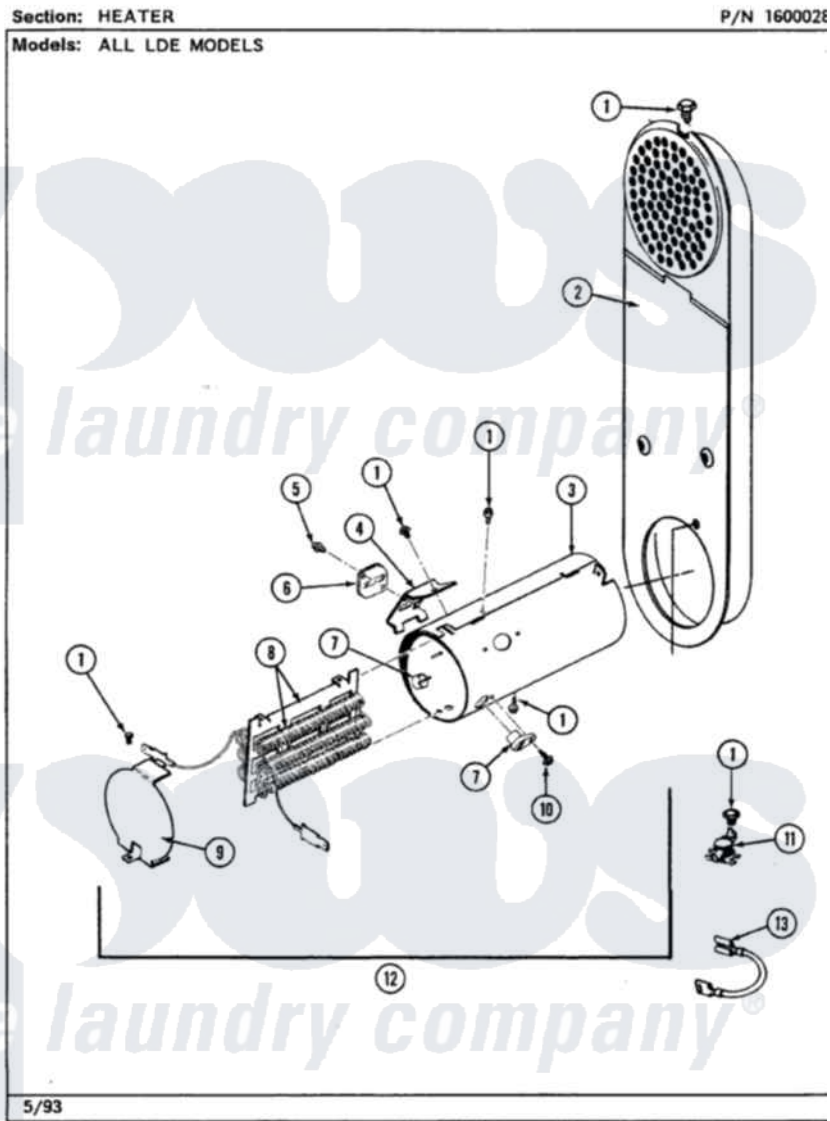

Maytag LDE7600ADW 05 - HEATER

Maytag [Residential Maytag LDE7600ADW Dryer Parts](#) Parts Diagram 05 - HEATER
Click on the part number to view part

Item	Original Part Number	Replaced By	Status	Part Description
1	211294	90767		Screw, 8A X 3/8 HeX Washer Head Tapping
2	308503		Not Available	INLET DUCT ASSEMBLY
"	307120		Not Available	INLET DUCT ASSY.
3	314995			Enclosure, Heater
4	315346			Bracket, Thermal Fuse
5	314848	W10116760		Screw
6	307473			Fuse, Thermal
7	314998			Insulator, Terminal
8	307184	Y308612		Heater Sub-Assembly
9	314999			Shield, Radiant
10	314554		Not Available	SCREW
11	308217			Thermostat, Hi-Limit
12	307178			Heater Assembly
13	Y307173			Wire, Jumper