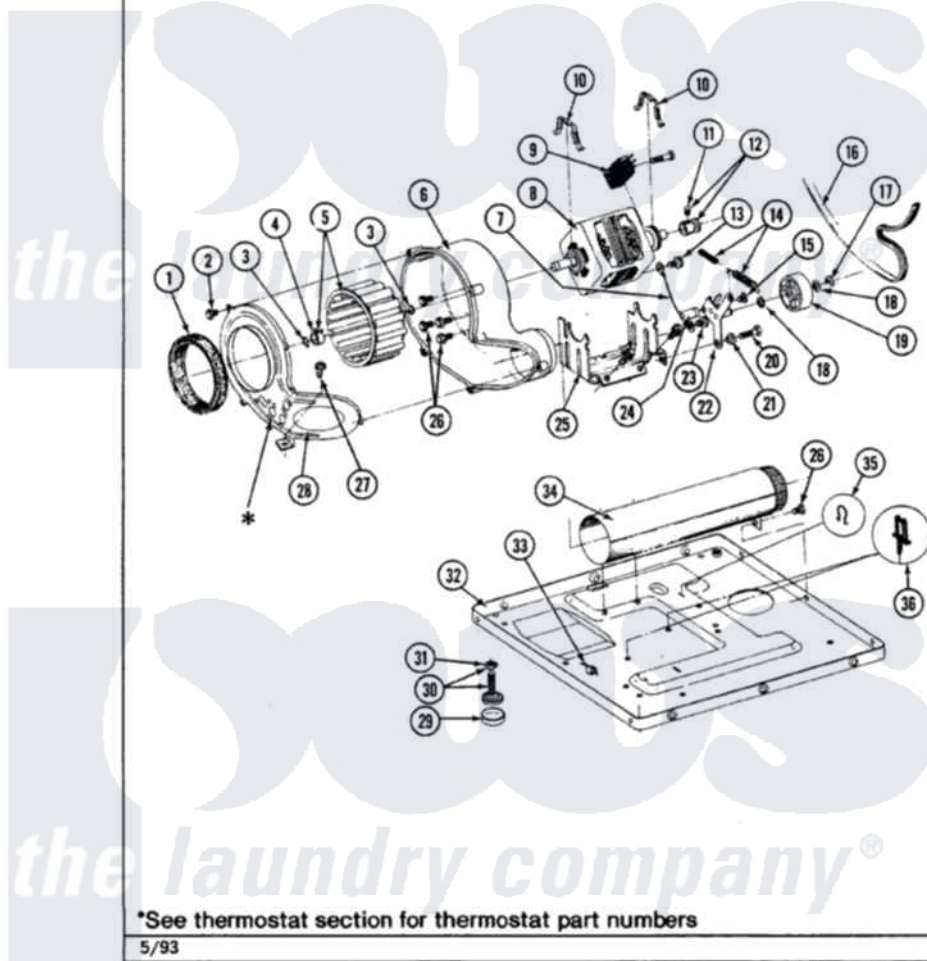

Maytag LDE7600ADW 06 - MOTOR DRIVE

Section: MOTOR DRIVE

P/N 1600028

Models: ALL MODELS

5/93

Maytag [Residential Maytag LDE7600ADW Dryer Parts](#) Parts Diagram 06 - MOTOR DRIVE

[Click on the part number to view part](#)

Item	Original Part Number	Replaced By	Status	Part Description
1	Y312901			Seal, Housing Cover
2	Y312961	W10116751		Screw
3	410233	9703438		Ring-Retrn
4	312967			Clamp, Blower Housing
5	Y303836			Blower Wheel Assembly And Clamp
6	Y312893			Housing, Blower
7	901220			Ground Wire
8	Y303358	W10410999		Motor-Drive
9	306207		Not Available	(PROD. No.303358-8 & No.303358-9)
"	Y303877		Not Available	SWITCH, MOTOR EXTERNAL START No.303358-2, No.303358-4, 303358-7
"	Y303879			Switch, Motor External Start
10	Y015825			Clip, Motor To Motor Support
11	Y053241			Set Screw, Motor Pulley
12	Y305185	6-3051850		Pulley- MO

13	910343	488234	Screw 8-32 X 1/4
14	Y303945		IDLER SPRING ASSY. W/PLUG
15	Y312961	W10116751	Screw
16	Y312959		Poly "V" Belt For Tumbler
17	312958	354987	Ring, Retaining
18	Y312527		Washer, Idler Shaft
19	Y303705	6-3037050	Pulley- ID
20	Y014874		Screw, Idler Arm And Sleeve
21	Y312894	315772	Sleeve, Idler Arm
22	Y303363	6-3033630	Idler Arm
23	211294	90767	Screw, 8A X 3/8 HeX Washer Head Tapping
24	Y313582	W10116756	Spacer
25	312897		Not Available SUPPORT, MOTOR
26	Y310632	1163839	Screw
27	Y313561		Screw----NA
28	314846		Cover, Blower Housing
29	Y314137		Foot, Rubber
30	Y305086		Adjustable Leg And Nut
31	Y052740	62739	Nut, Lock
32	Y303361		Not Available BASE ASSY. (UPPER & LOWER)
33	Y310376		Clip, Door Switch Harness
34	Y303442		EXHAUST DUCT ASSEMBLY
35	410490		Spring, Retainer Wire Harness
36	Y313262	W10116752	Retainer-