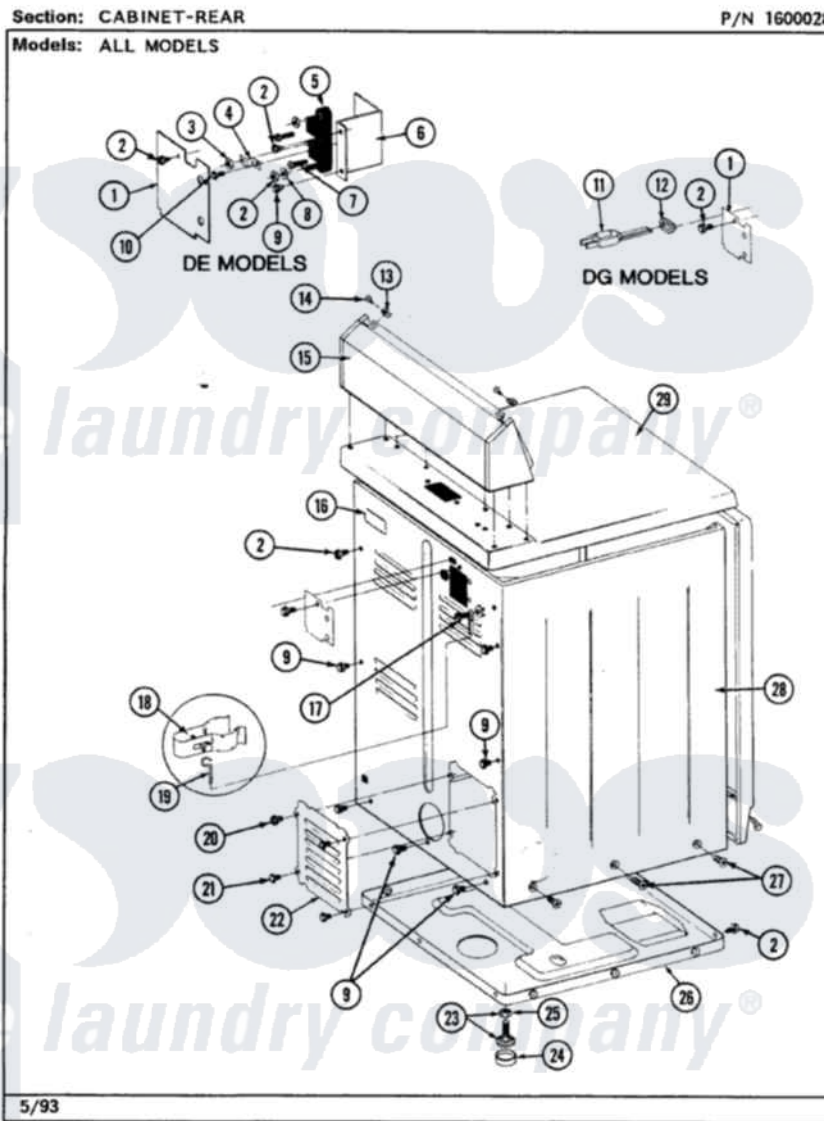

Maytag LDE7600AGG 03 - CABINET-REAR

Maytag [Residential Maytag LDE7600AGG Dryer Parts](#) Parts Diagram 03 - CABINET-REAR
Click on the part number to view part

Item	Original Part Number	Replaced By	Status	Part Description
1	Y312905		Not Available	COVER, TERMINAL
2	Y313561			Screw---NA
3	311484	112432		Nut
4	Y312184			Strap, Grounding
5	400008			Block, Terminal
6	Y312904			Bracket, Terminal Block
7	Y312209	W10001200		Screw
8	Y311270			Washer, Terminal Block
9	Y310632	1163839		Screw
10	Y311423	489483		Screw 10-32 X 1/2
11	302521		Not Available	CORD, POWER PART NOT USED-GAS MODELS ONLY
12	211881			Grommet, Cord Part Not Used-Gas Models Only
13	215075			Fastener, Control Panel To Console
14	210932			Screw, No.8 X 9/16 Ctsk Note: Screw, Inlet Duct

15	305193M		Not Available	CONSOLE-HARVEST WHEAT
16	214519			LABEL, ELECTRICAL INSTR. PART NOT USED-GAS MODELS ONLY
17	303846	22003781		Screw, Ground Strap
18	301548			Clamp, Ground Wire
19	311155			Ground Wire And Clamp
20	Y313559			Screw
21	211294	90767		Screw, 8A X 3/8 HeX Washer Head Tapping
22	Y312951		Not Available	ACCESS COVER, BACK
23	Y305086			Adjustable Leg And Nut
24	Y314137			Foot, Rubber
25	Y052740	62739		Nut, Lock
26	Y303361		Not Available	BASE ASSY. (UPPER & LOWER)
27	213077		Not Available	CAP FOR TIMER KNOB
28	307124M		Not Available	CABINET ASSY HVT WHEAT
29	307104M		Not Available	TOP COVER ASSY