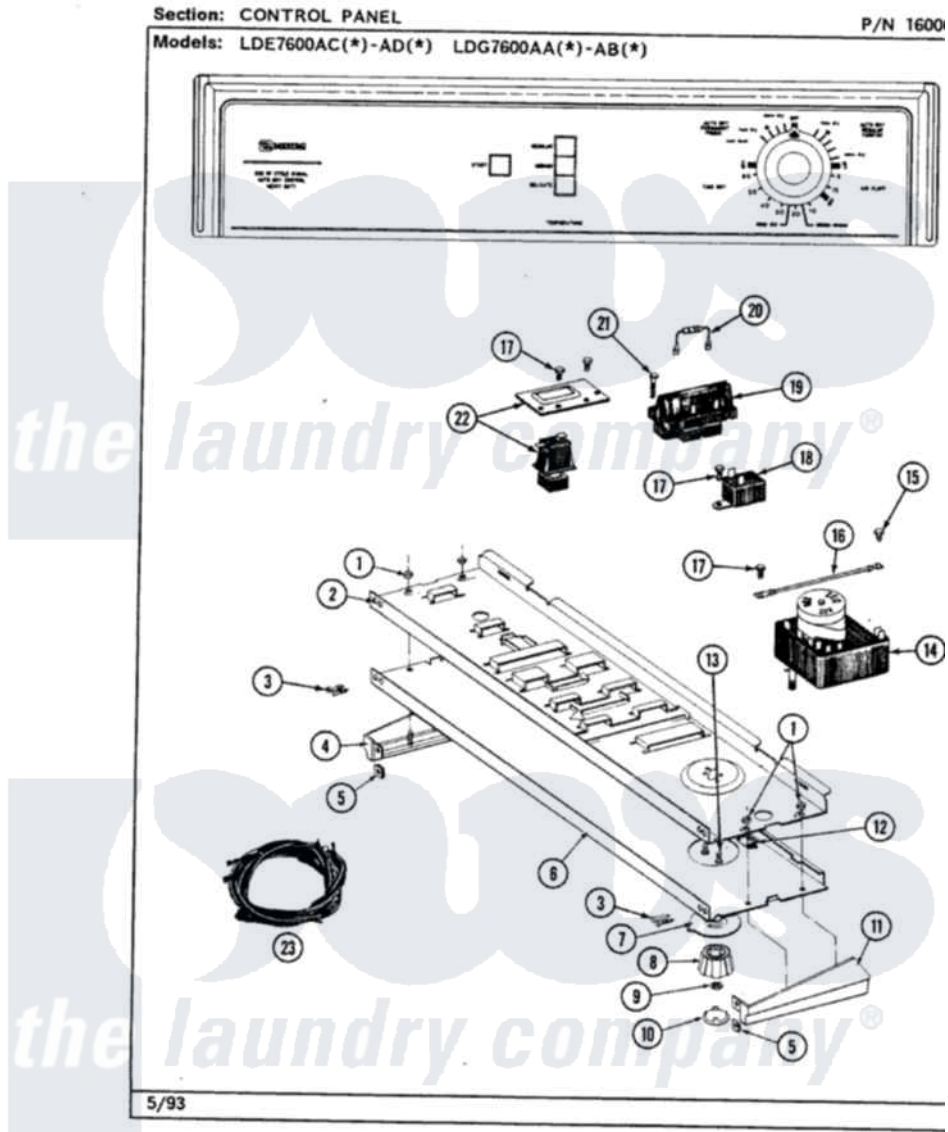

# Maytag LDE7600AGG 04 - CONTROL PANEL

Maytag [Residential Maytag LDE7600AGG Dryer Parts](#) Parts Diagram 04 - CONTROL PANEL  
 Click on the part number to view part

Item	Original Part Number	Replaced By	Status	Part Description
1	<a href="#">214872</a>			Palnut, End Cap Note: Nut, Lamp Holder
2	<a href="#">314184</a>			Back Up Plate
3	<a href="#">210932</a>			Screw, No.8 X 9/16 Ctsk Note: Screw, Inlet Duct
4	207215		Not Available	END CAP LH
5	<a href="#">214894</a>			Fastener, End Cap
6	<a href="#">308263</a>			Control Panel
7	<a href="#">315042</a>			Dial Skirt
8	<a href="#">315041</a>			Knob, Timer
9	<a href="#">312273</a>			Nut, Control Knob
10	215821		Not Available	CAP, KNOB
11	207216		Not Available	END CAP RH
12	<a href="#">214897</a>			Pad, Control Panel
13	315317	<a href="#">488234</a>		Screw 8-32 X 1/4
14	<a href="#">Y308218</a>			Timer RPR
15	211904	<a href="#">00767</a>		Screw, 8A X 3/8 HeX Washer

15	211294	<a href="#">30707</a>		Head Tapping
16	<a href="#">204807</a>			Ground Wire, Supp. Plte To Top Cover
17	211168	<a href="#">W10139210</a>		Screw, 8-18 X 5/16
18	305205	<a href="#">694419</a>		Mini-Buzzer
19	307304		Not Available	TEMP CONTROL SWITCH 3 BUTTON
20	<a href="#">306916</a>			Resistor, Med Temp Elec
21	213117	<a href="#">67006908</a>		Screw, Ice Rack
22	<a href="#">307305</a>			Switch Push To Start
23	308330		Not Available	WIRE HARNESS
24	16000327		Not Available	GUIDE, QUICK REF. - MAYTAG
"	315077	<a href="#">31-5077</a>		Ref Install