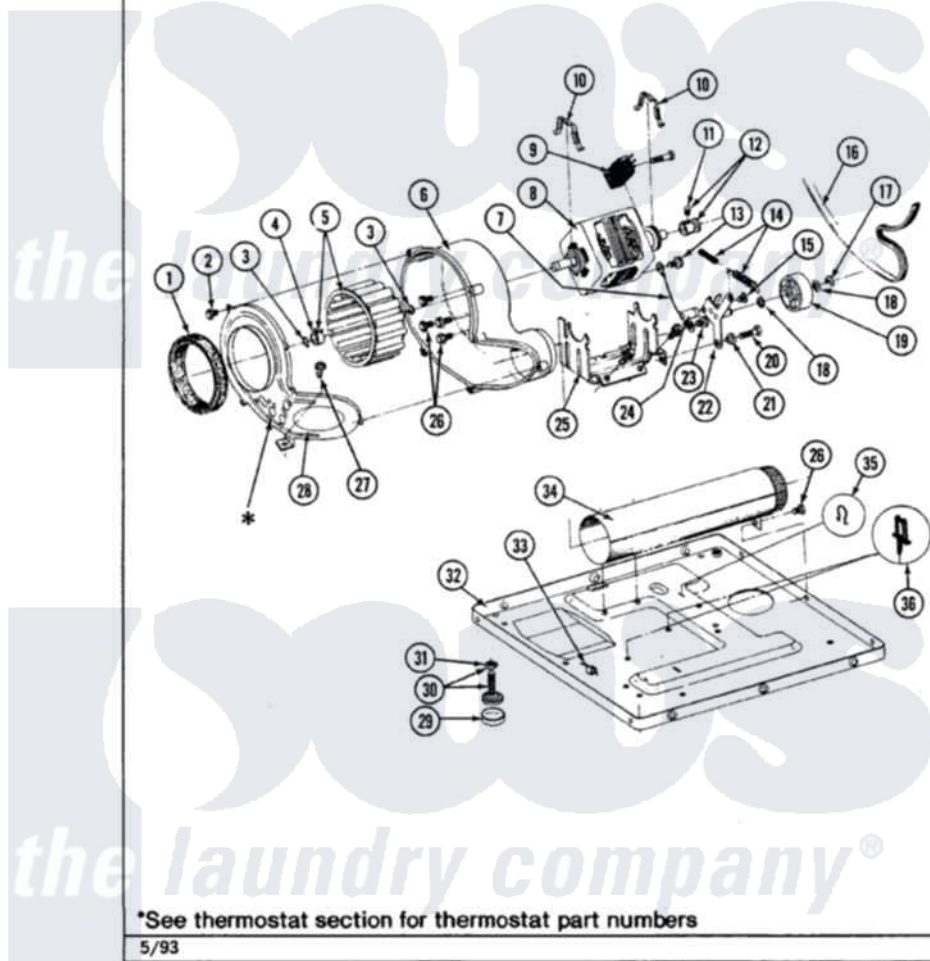

Maytag LDE7600AGG 07 - MOTOR DRIVE

Section: MOTOR DRIVE

P/N 1600028

Models: ALL MODELS

5/93

Maytag [Residential Maytag LDE7600AGG Dryer Parts](#) Parts Diagram 07 - MOTOR DRIVE

[Click on the part number to view part](#)

Item	Original Part Number	Replaced By	Status	Part Description
1	Y312901			Seal, Housing Cover
2	Y312961	W10116751		Screw
3	410233	9703438		Ring-Retrn
4	312967			Clamp, Blower Housing
5	Y303836			Blower Wheel Assembly And Clamp
6	Y312893			Housing, Blower
7	901220			Ground Wire
8	Y303358	W10410999		Motor-Drive
9	306207		Not Available	(PROD. No.303358-8 & No.303358-9)
"	Y303877		Not Available	SWITCH, MOTOR EXTERNAL START No.303358-2, No.303358-4, 303358-7
"	Y303879			Switch, Motor External Start
10	Y015825			Clip, Motor To Motor Support
11	Y053241			Set Screw, Motor Pulley
12	Y305185	6-3051850		Pulley- MO

13	910343	488234	Screw 8-32 X 1/4
14	Y303945		IDLER SPRING ASSY. W/PLUG
15	Y312961	W10116751	Screw
16	Y312959		Poly "V" Belt For Tumbler
17	312958	354987	Ring, Retaining
18	Y312527		Washer, Idler Shaft
19	Y303705	6-3037050	Pulley- ID
20	Y014874		Screw, Idler Arm And Sleeve
21	Y312894	315772	Sleeve, Idler Arm
22	Y303363	6-3033630	Idler Arm
23	211294	90767	Screw, 8A X 3/8 HeX Washer Head Tapping
24	Y313582	W10116756	Spacer
25	312897		Not Available
26	Y310632	1163839	Screw
27	Y313561		Screw----NA
28	314846		Cover, Blower Housing
29	Y314137		Foot, Rubber
30	Y305086		Adjustable Leg And Nut
31	Y052740	62739	Nut, Lock
32	Y303361		Not Available
33	Y310376		Clip, Door Switch Harness
34	Y303442		EXHAUST DUCT ASSEMBLY
35	410490		Spring, Retainer Wire Harness
36	Y313262	W10116752	Retainer-