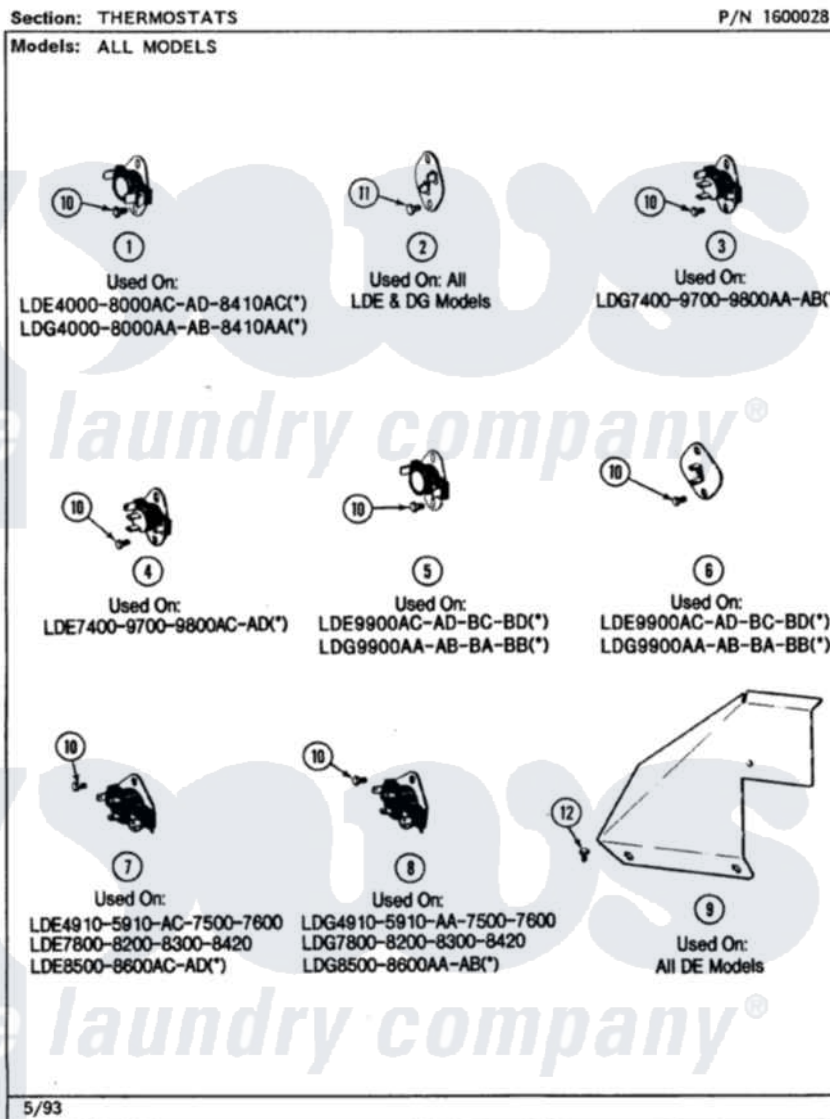

# Maytag LDE7600AGG 08 - THERMOSTATS

Maytag Residential Maytag LDE7600AGG Dryer Parts Parts Diagram 08 - THERMOSTATS  
Click on the part number to view part

Item	Original Part Number	Replaced By	Status	Part Description
1	<a href="#">Y304475</a>			Cycling Thermostat 140 Deg.
2	<a href="#">306604</a>			Cut-Off, Thermal Part Not Used
3	<a href="#">306910</a>			Thermostat, Multi Temp Note: Thermostat
4	<a href="#">306911</a>			Thermostat, Multi-Temp
5	<a href="#">307200</a>			Thermostat, Limit
6	<a href="#">307208</a>			Thermistor, Temp. Control
7	<a href="#">307249</a>			Thermostat, Multi-Temp
8	<a href="#">307250</a>			Thermostat, Multi-Temp
9	315122		Not Available	COVER, THERMOSTAT PART NOT USED (MDE ONLY)
10	211294	<a href="#">90767</a>		Screw, 8A X 3/8 HeX Washer Head Tapping
11	314848	<a href="#">W10116760</a>		Screw
12	Y310632	<a href="#">1163839</a>		Screw