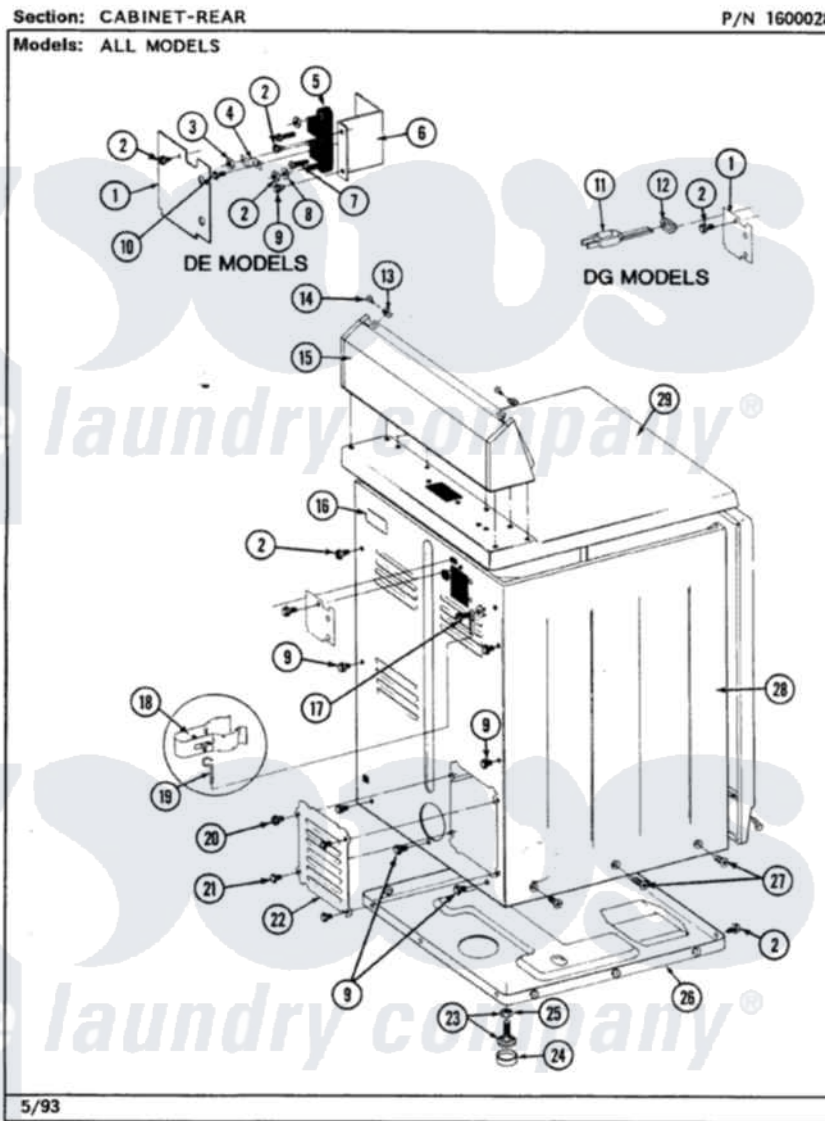

Maytag LDE7600AGL 03 - CABINET-REAR

Maytag Residential Maytag LDE7600AGL Dryer Parts Parts Diagram 03 - CABINET-REAR
Click on the part number to view part

Item	Original Part Number	Replaced By	Status	Part Description
1	Y312905		Not Available	COVER, TERMINAL
2	Y313561			Screw----NA
3	311484	112432		Nut
4	Y312184			Strap, Grounding
5	400008			Block, Terminal
6	Y312904			Bracket, Terminal Block
7	Y312209	W10001200		Screw
8	Y311270			Washer, Terminal Block
9	Y310632	1163839		Screw
10	Y311423	489483		Screw 10-32 X 1/2
11	302521		Not Available	CORD, POWER PART NOT USED-GAS MODELS ONLY
12	211881			Grommet, Cord Part Not Used-Gas Models Only
13	215075			Fastener, Control Panel To Console
14	210932			Screw, No.8 X 9/16 Ctsk Note: Screw, Inlet Duct

15	305193L		Console
16	214519		LABEL, ELECTRICAL INSTR. PART NOT USED-GAS MODELS ONLY
17	303846	22003781	Screw, Ground Strap
18	301548		Clamp, Ground Wire
19	311155		Ground Wire And Clamp
20	Y313559		Screw
21	211294	90767	Screw, 8A X 3/8 HeX Washer Head Tapping
22	Y312951	Not Available	ACCESS COVER, BACK
23	Y305086		Adjustable Leg And Nut
24	Y314137		Foot, Rubber
25	Y052740	62739	Nut, Lock
26	Y303361	Not Available	BASE ASSY. (UPPER & LOWER)
27	213077	Not Available	CAP FOR TIMER KNOB
28	307124L	Not Available	CABINET ASSY ALMOND
29	307104L		Top Cover Assembly