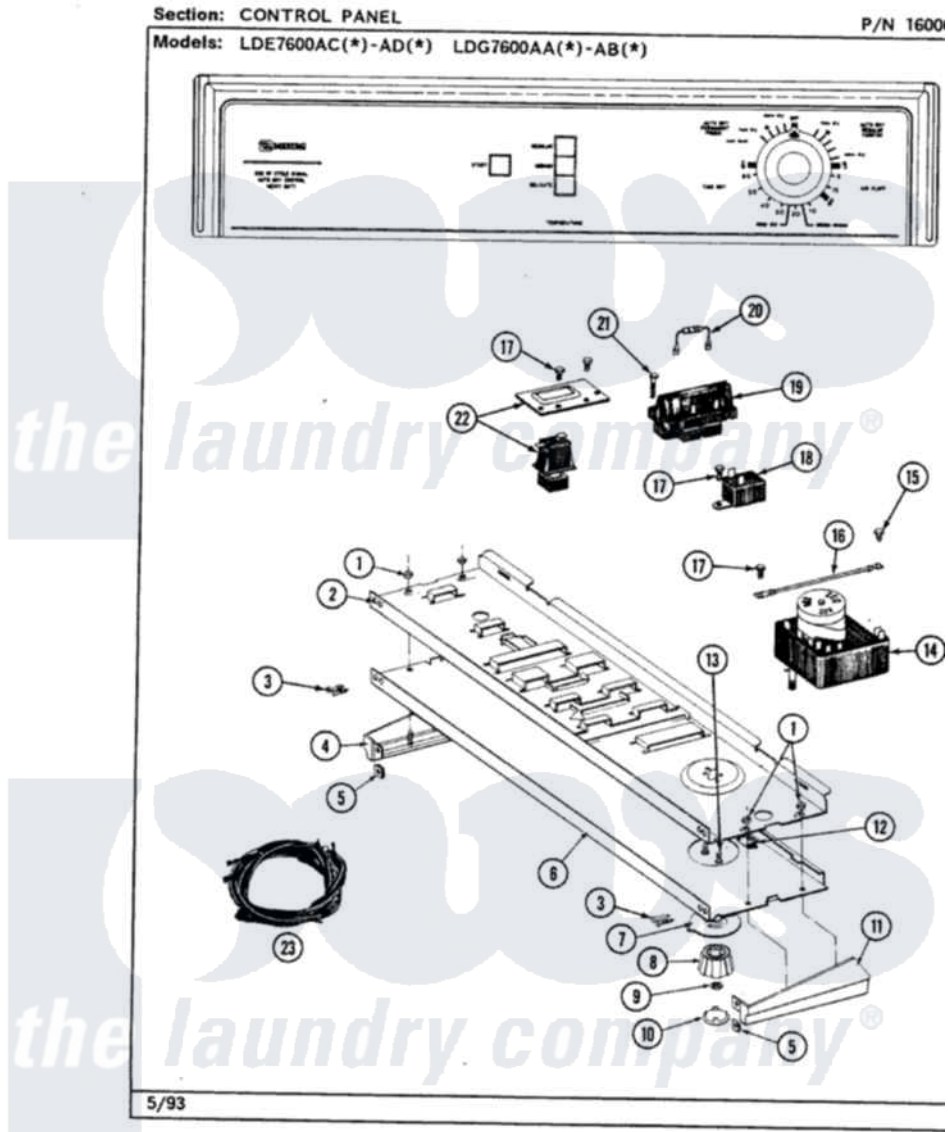

Maytag LDE7600AGL 04 - CONTROL PANEL

Maytag Residential Maytag LDE7600AGL Dryer Parts Parts Diagram 04 - CONTROL PANEL
 Click on the part number to view part

Item	Original Part Number	Replaced By	Status	Part Description
1	214872			Palnut, End Cap Note: Nut, Lamp Holder
2	314184			Back Up Plate
3	210932			Screw, No.8 X 9/16 Ctsk Note: Screw, Inlet Duct
4	207215		Not Available	END CAP LH
5	214894			Fastener, End Cap
6	308263			Control Panel
7	315042			Dial Skirt
8	315041			Knob, Timer
9	312273			Nut, Control Knob
10	215821		Not Available	CAP, KNOB
11	207216		Not Available	END CAP RH
12	214897			Pad, Control Panel
13	315317	488234		Screw 8-32 X 1/4
14	Y308218			Timer RPR
15	211204	00767		Screw, 8A X 3/8 HeX Washer

15	211294	30707		Head Tapping
16	204807			Ground Wire, Supp. Plte To Top Cover
17	211168	W10139210		Screw, 8-18 X 5/16
18	305205	694419		Mini-Buzzer
19	307304		Not Available	TEMP CONTROL SWITCH 3 BUTTON
20	306916			Resistor, Med Temp Elec
21	213117	67006908		Screw, Ice Rack
22	307305			Switch Push To Start
23	308330		Not Available	WIRE HARNESS
24	16000327		Not Available	GUIDE, QUICK REF. - MAYTAG
"	315077	31-5077		Ref Install