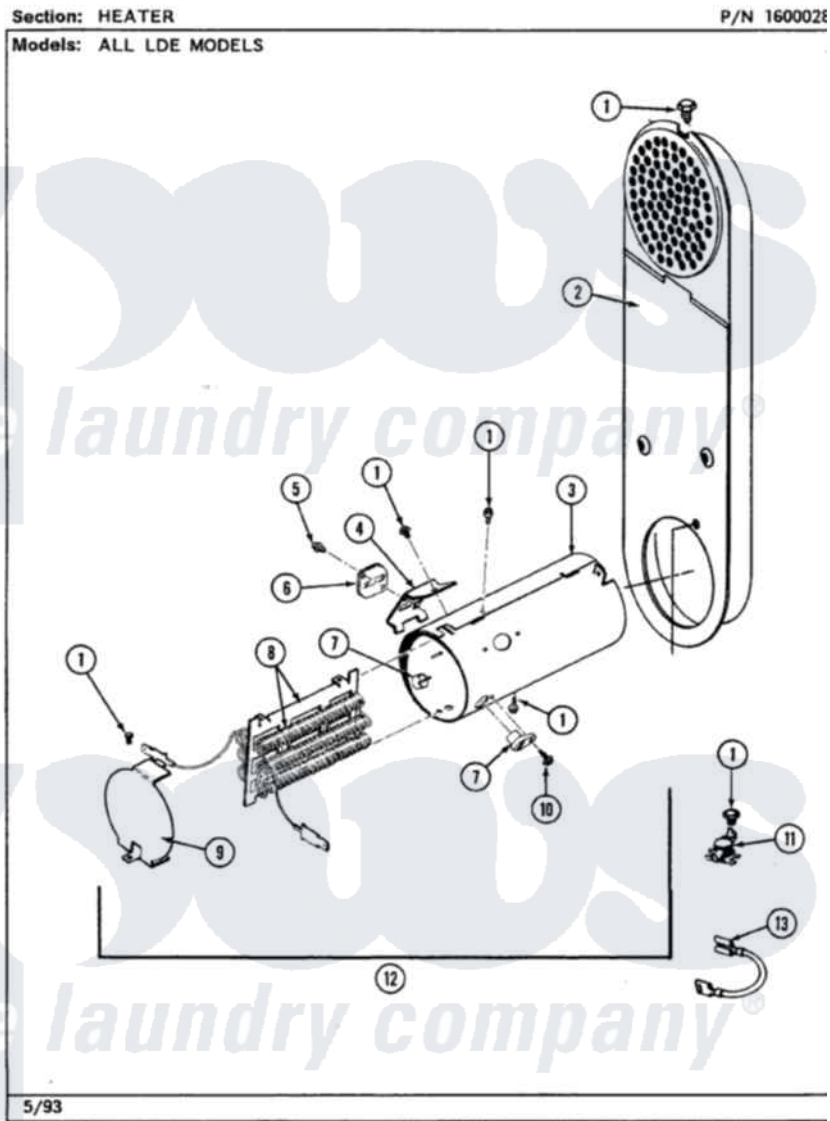

# Maytag LDE7600AGL 06 - HEATER

Maytag [Residential Maytag LDE7600AGL Dryer Parts](#) Parts Diagram 06 - HEATER  
Click on the part number to view part

Item	Original Part Number	Replaced By	Status	Part Description
1	211294	<a href="#">90767</a>		Screw, 8A X 3/8 HeX Washer Head Tapping
2	308503		Not Available	INLET DUCT ASSEMBLY
"	307120		Not Available	INLET DUCT ASSY.
3	<a href="#">314995</a>			Enclosure, Heater
4	<a href="#">315346</a>			Bracket, Thermal Fuse
5	314848	<a href="#">W10116760</a>		Screw
6	<a href="#">307473</a>			Fuse, Thermal
7	<a href="#">314998</a>			Insulator, Terminal
8	307184	<a href="#">Y308612</a>		Heater Sub-Assembly
9	<a href="#">314999</a>			Shield, Radiant
10	314554		Not Available	SCREW
11	<a href="#">303396</a>			Thermostat, Hi-Limit
12	<a href="#">307178</a>			Heater Assembly
13	<a href="#">Y307173</a>			Wire, Jumper