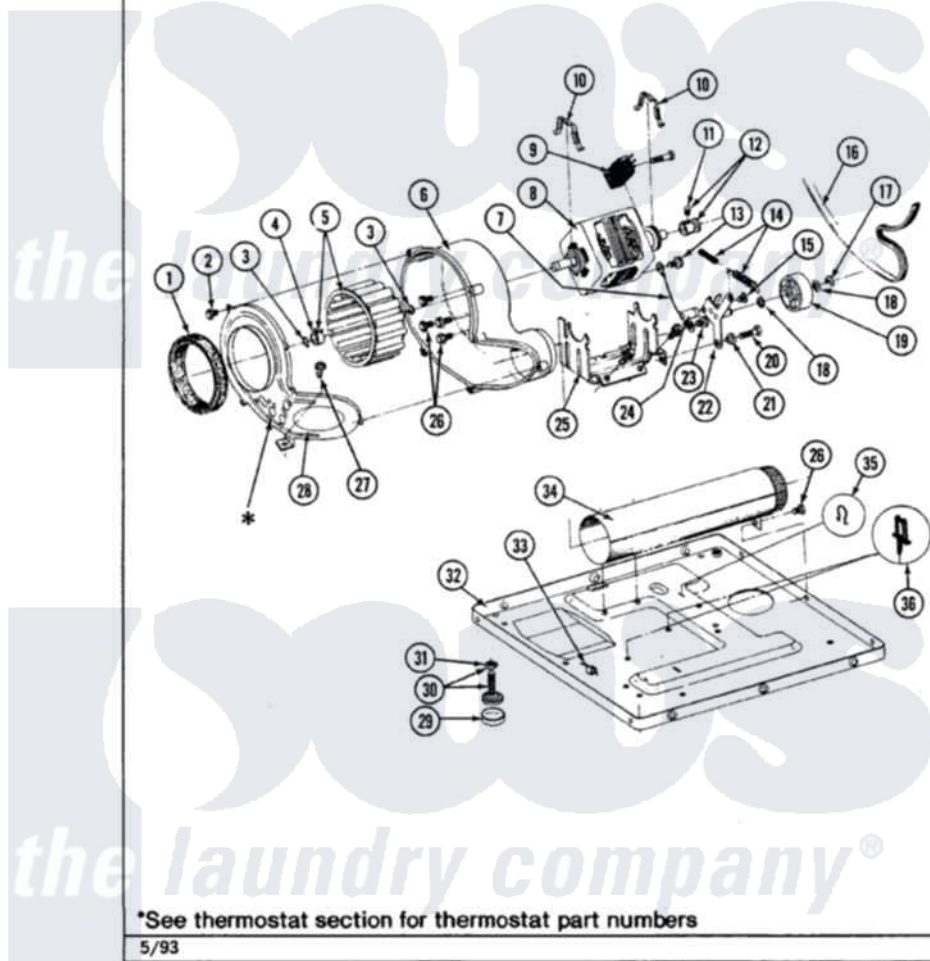

Maytag LDE7600AGL 07 - MOTOR DRIVE

Section: MOTOR DRIVE

P/N 1600028

Models: ALL MODELS

Maytag [Residential Maytag LDE7600AGL Dryer Parts](#) Parts Diagram 07 - MOTOR DRIVE

[Click on the part number to view part](#)

Item	Original Part Number	Replaced By	Status	Part Description
1	Y312901			Seal, Housing Cover
2	Y312961	W10116751		Screw
3	410233	9703438		Ring-Retrn
4	312967			Clamp, Blower Housing
5	Y303836			Blower Wheel Assembly And Clamp
6	Y312893			Housing, Blower
7	901220			Ground Wire
8	Y303358	W10410999		Motor-Drive
9	306207		Not Available	(PROD. No.303358-8 & No.303358-9)
"	Y303877		Not Available	SWITCH, MOTOR EXTERNAL START No.303358-2, No.303358-4, 303358-7
"	Y303879			Switch, Motor External Start
10	Y015825			Clip, Motor To Motor Support
11	Y053241			Set Screw, Motor Pulley
12	Y305185	6-3051850		Pulley- MO

13	910343	488234	Screw 8-32 X 1/4
14	Y303945		IDLER SPRING ASSY. W/PLUG
15	Y312961	W10116751	Screw
16	Y312959		Poly "V" Belt For Tumbler
17	312958	354987	Ring, Retaining
18	Y312527		Washer, Idler Shaft
19	Y303705	6-3037050	Pulley- ID
20	Y014874		Screw, Idler Arm And Sleeve
21	Y312894	315772	Sleeve, Idler Arm
22	Y303363	6-3033630	Idler Arm
23	211294	90767	Screw, 8A X 3/8 HeX Washer Head Tapping
24	Y313582	W10116756	Spacer
25	312897		Not Available
26	Y310632	1163839	Screw
27	Y313561		Screw----NA
28	314846		Cover, Blower Housing
29	Y314137		Foot, Rubber
30	Y305086		Adjustable Leg And Nut
31	Y052740	62739	Nut, Lock
32	Y303361		Not Available
33	Y310376		Clip, Door Switch Harness
34	Y303442		EXHAUST DUCT ASSEMBLY
35	410490		Spring, Retainer Wire Harness
36	Y313262	W10116752	Retainer-