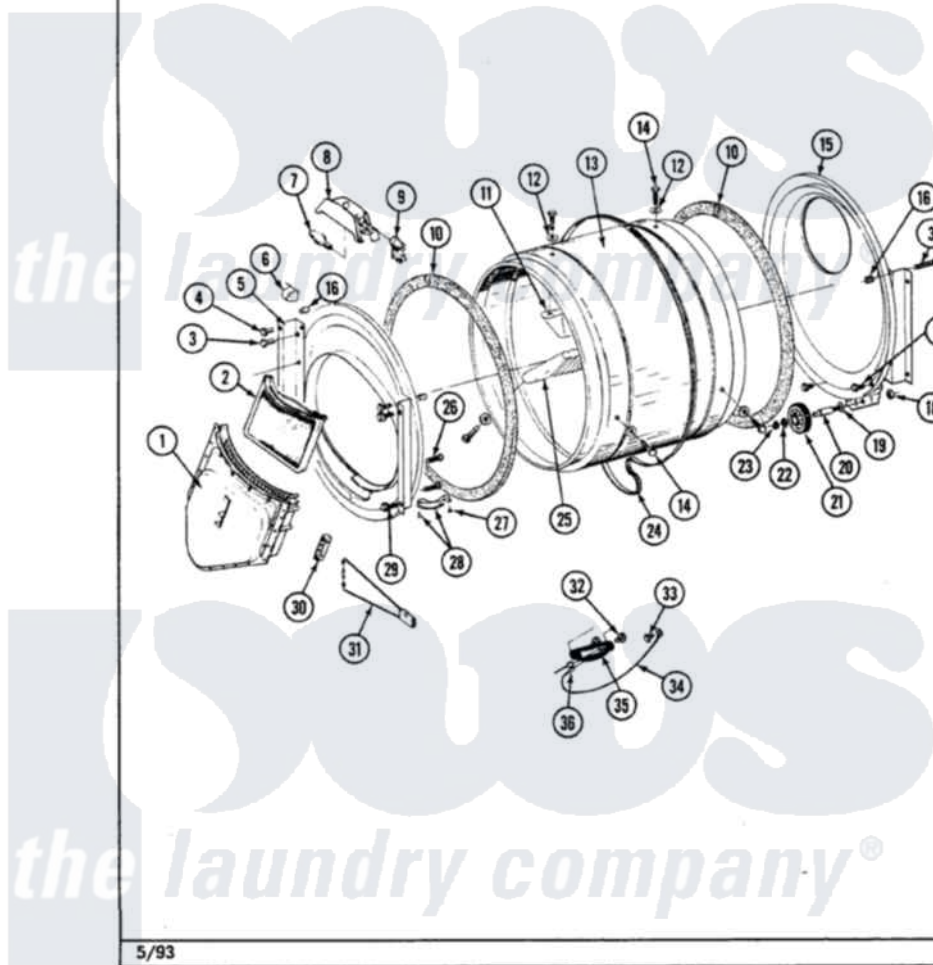

# Maytag LDE7600AGL 09 - TUMBLER

Section: TUMBLER  
Models: ALL MODELS

P/N 1600028

Maytag Residential Maytag LDE7600AGL Dryer Parts Parts Diagram 09 - TUMBLER  
Click on the part number to view part

Item	Original Part Number	Replaced By	Status	Part Description
1	Y307112	<a href="#">33001016</a>		Outlet Duct Assembly
2	Y307107	<a href="#">33002970</a>		Lint Filte
3	313764		Not Available	SCREW
4	<a href="#">Y313561</a>			Screw----NA
5	307109	<a href="#">33001179</a>		Front, Tumbler
6	<a href="#">Y310376</a>			Clip, Door Switch Harness
7	Y307100	<a href="#">67001316</a>		Bulb, Light
8	314955	<a href="#">33001496</a>		Lamp- Hold
9	307097	<a href="#">33001496</a>		Lamp- Hold
10	<a href="#">314820</a>			Seal, Tumbler
11	314803	<a href="#">33001012</a>		Baffle
12	<a href="#">314158</a>			Washer, Baffle To Tumbler
13	314802		Not Available	TUMBLER W/OUT BAFFLES
"	306663		Not Available	TUMBLER W/BAFFLES
14	<a href="#">Y310759</a>			Screw, Tumbler Baffles
15	Y308544	<a href="#">33001178</a>		Back, Tumbler