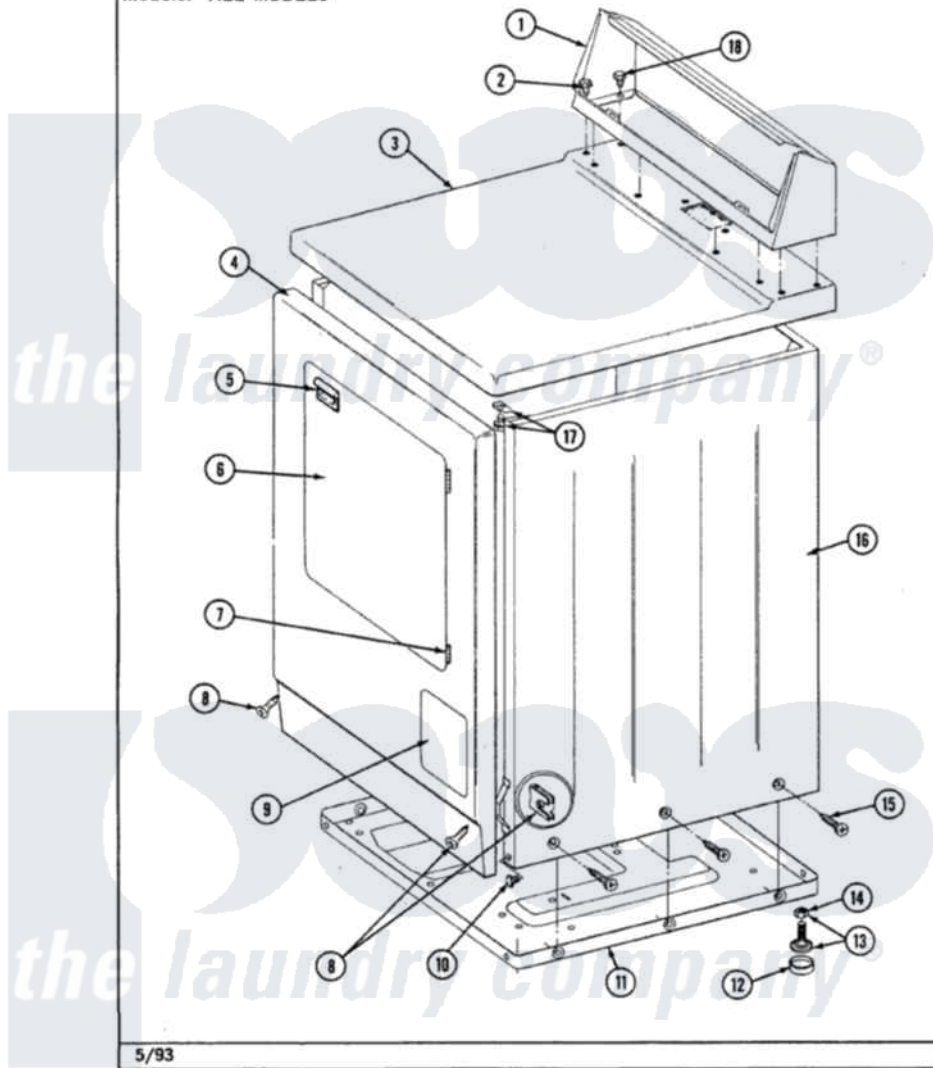

# Maytag LDE7600AGW 02 - CABINET-FRONT

Section: CABINET-FRONT

P/N 1600028

Models: ALL MODELS

5/93

Maytag Residential Maytag LDE7600AGW Dryer Parts Parts Diagram 02 - CABINET-FRONT

Click on the part number to view part

Item	Original Part Number	Replaced By	Status	Part Description
1	<a href="#">Y305193</a>			Console
2	<a href="#">Y313559</a>			Screw
3	<a href="#">307104</a>			Top Cover Assembly
4	<a href="#">308000</a>			Panel, Front
5	<a href="#">314946</a>			Handle White
6	<a href="#">314966</a>			Panel, Outer
"	Y307111		Not Available	DOOR ASSY. COMPLETE (WHT)
7	307099	<a href="#">33001230</a>		Hinge, Door
8	<a href="#">204439</a>			Screw And Fstner Assembly
9	302542		Not Available	PART NOT USED. (DG ONLY)
10	Y310632	<a href="#">1163839</a>		Screw
11	Y303361		Not Available	BASE ASSY. (UPPER & LOWER)
12	<a href="#">Y314137</a>			Foot, Rubber
13	<a href="#">Y305086</a>			Adjustable Leg And Nut
14	Y052740	<a href="#">62739</a>		Nut, Lock

15	<a href="#">213007</a>		Xfor Cabinet See Cabinet, Back
16	<a href="#">307124</a>		Cabinet
17	<a href="#">204445</a>		Screw And Fastener Assembly
18	211294	<a href="#">90767</a>	Screw, 8A X 3/8 HeX Washer Head Tapping