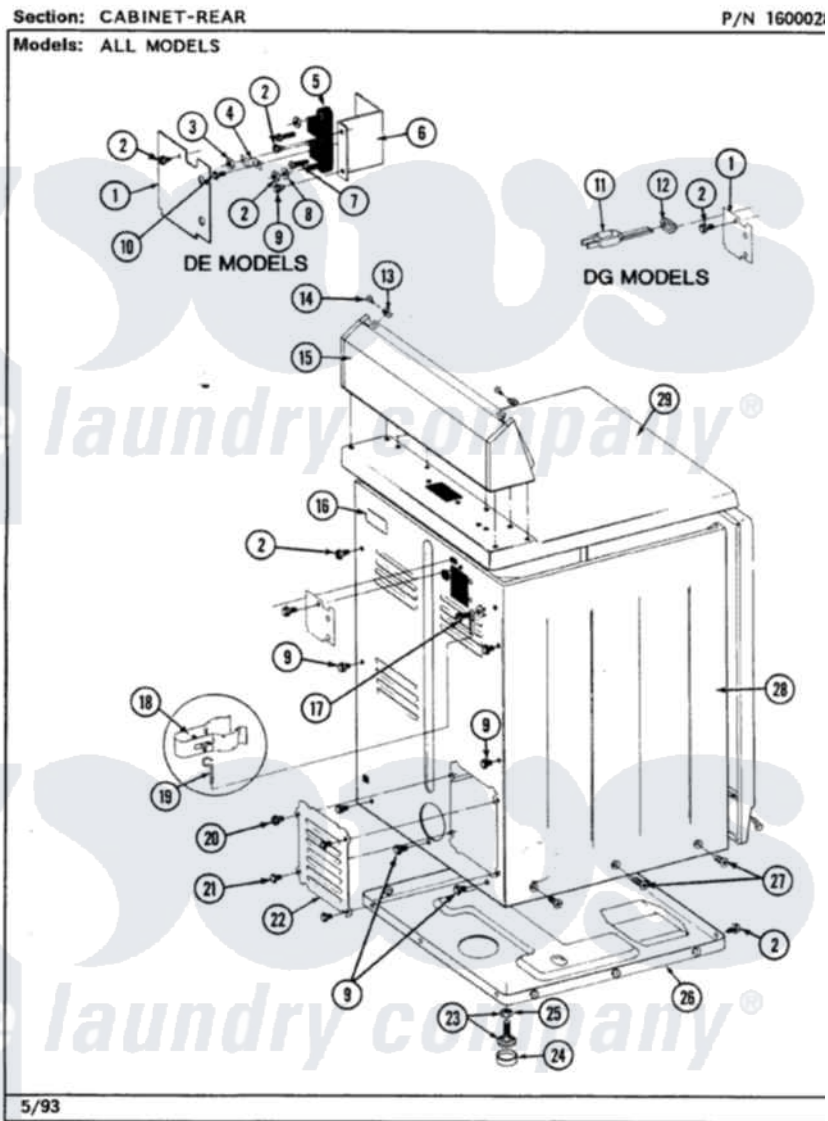

Maytag LDE7600AGW 03 - CABINET-REAR

Maytag [Residential Maytag LDE7600AGW Dryer Parts](#) Parts Diagram 03 - CABINET-REAR
Click on the part number to view part

Item	Original Part Number	Replaced By	Status	Part Description
1	Y312905		Not Available	COVER, TERMINAL
2	Y313561			Screw----NA
3	311484	112432		Nut
4	Y312184			Strap, Grounding
5	400008			Block, Terminal
6	Y312904			Bracket, Terminal Block
7	Y312209	W10001200		Screw
8	Y311270			Washer, Terminal Block
9	Y310632	1163839		Screw
10	Y311423	489483		Screw 10-32 X 1/2
11	302521		Not Available	CORD, POWER PART NOT USED-GAS MODELS ONLY
12	211881			Grommet, Cord Part Not Used-Gas Models Only
13	215075			Fastener, Control Panel To Console
14	210932			Screw, No.8 X 9/16 Ctsk Note: Screw, Inlet Duct

15	Y305193		Console
16	214519		LABEL, ELECTRICAL INSTR. PART NOT USED-GAS MODELS ONLY
17	303846	22003781	Screw, Ground Strap
18	301548		Clamp, Ground Wire
19	311155		Ground Wire And Clamp
20	Y313559		Screw
21	211294	90767	Screw, 8A X 3/8 HeX Washer Head Tapping
22	Y312951	Not Available	ACCESS COVER, BACK
23	Y305086		Adjustable Leg And Nut
24	Y314137		Foot, Rubber
25	Y052740	62739	Nut, Lock
26	Y303361	Not Available	BASE ASSY. (UPPER & LOWER)
27	213077	Not Available	CAP FOR TIMER KNOB
28	307124		Cabinet
29	307104		Top Cover Assembly