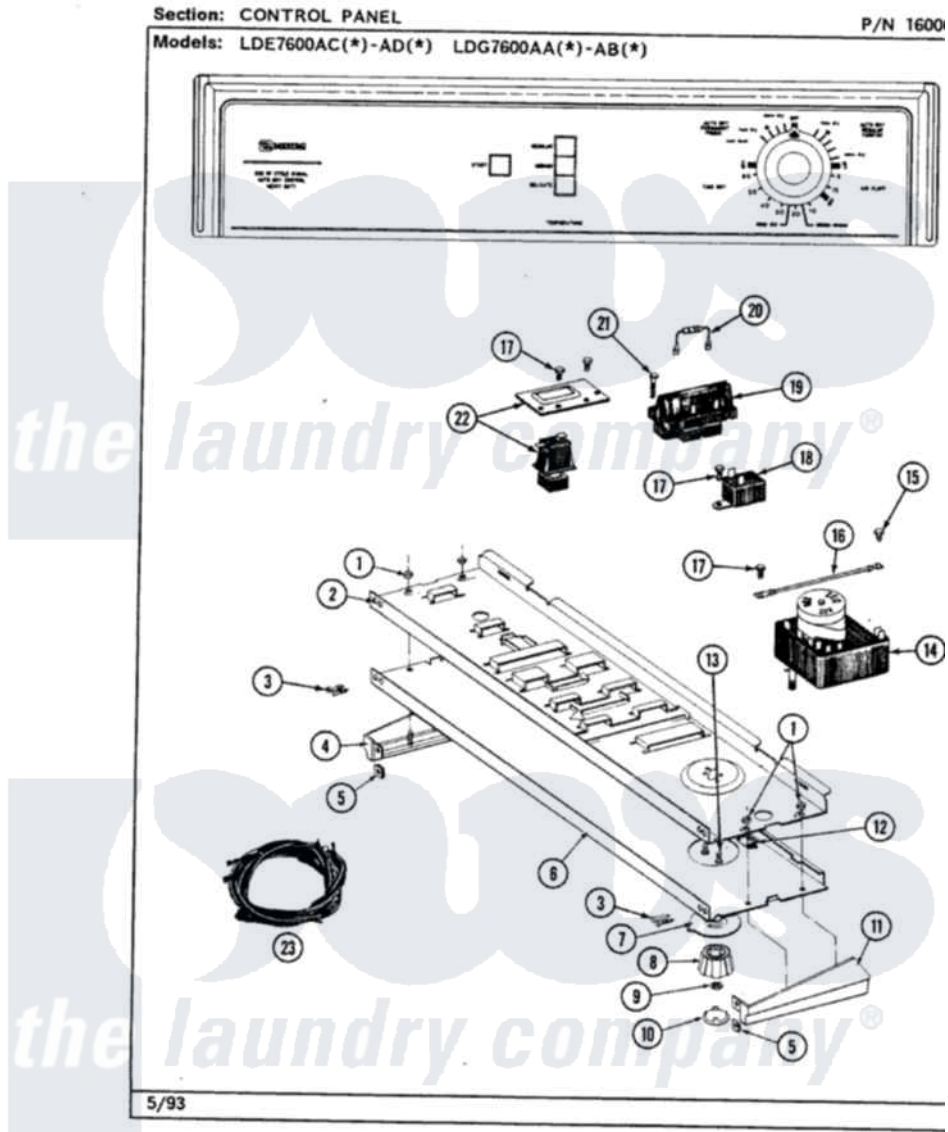

Maytag LDE7600AGW 04 - CONTROL PANEL

Maytag [Residential Maytag LDE7600AGW Dryer Parts](#) Parts Diagram 04 - CONTROL PANEL
 Click on the part number to view part

Item	Original Part Number	Replaced By	Status	Part Description
1	214872			Palnut, End Cap Note: Nut, Lamp Holder
2	314184			Back Up Plate
3	210932			Screw, No.8 X 9/16 Ctsk Note: Screw, Inlet Duct
4	207215		Not Available	END CAP LH
5	214894			Fastener, End Cap
6	308263			Control Panel
7	315042			Dial Skirt
8	315041			Knob, Timer
9	312273			Nut, Control Knob
10	215821		Not Available	CAP, KNOB
11	207216		Not Available	END CAP RH
12	214897			Pad, Control Panel
13	315317	488234		Screw 8-32 X 1/4
14	Y308218			Timer RPR
15	211904	00767		Screw, 8A X 3/8 HeX Washer

15	211294	30707		Head Tapping
16	204807			Ground Wire, Supp. Plte To Top Cover
17	211168	W10139210		Screw, 8-18 X 5/16
18	305205	694419		Mini-Buzzer
19	307304		Not Available	TEMP CONTROL SWITCH 3 BUTTON
20	306916			Resistor, Med Temp Elec
21	213117	67006908		Screw, Ice Rack
22	307305			Switch Push To Start
23	308330		Not Available	WIRE HARNESS
24	16000327		Not Available	GUIDE, QUICK REF. - MAYTAG
"	315077	31-5077		Ref Install