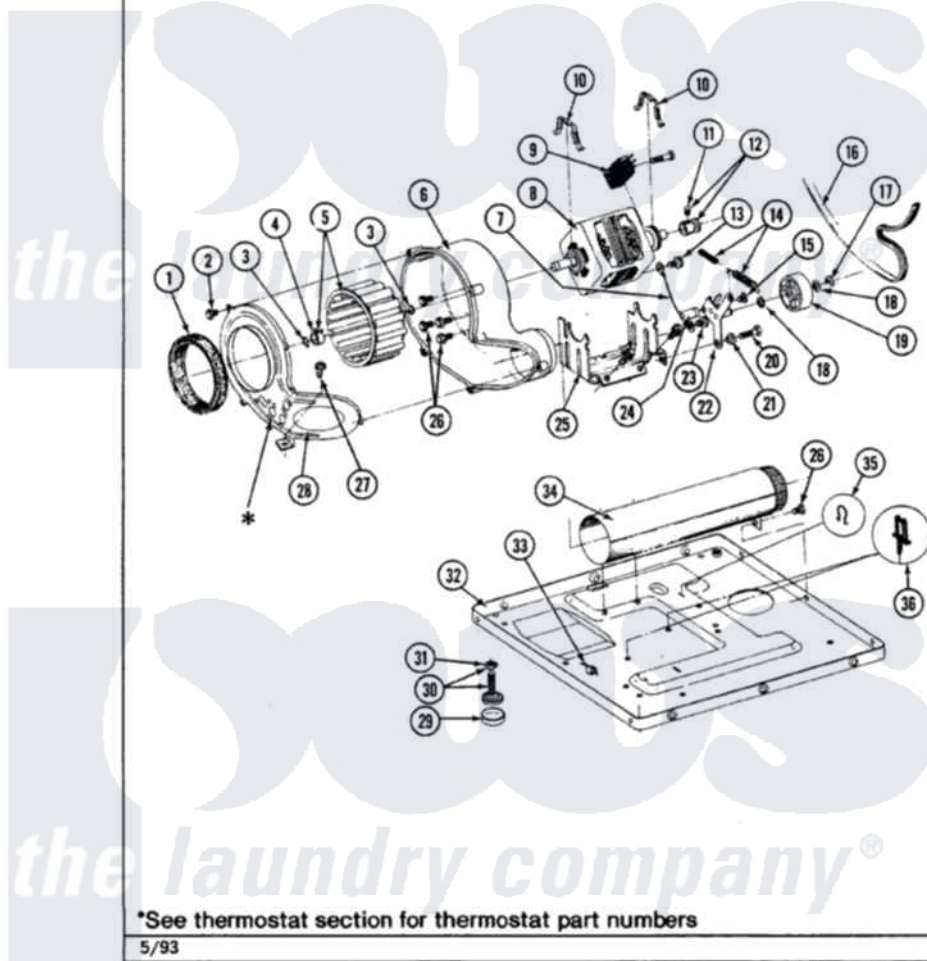

# Maytag LDE7600AGW 07 - MOTOR DRIVE

Section: MOTOR DRIVE

P/N 1600028

Models: ALL MODELS

Maytag [Residential Maytag LDE7600AGW Dryer Parts](#) Parts Diagram 07 - MOTOR DRIVE

[Click on the part number to view part](#)

Item	Original Part Number	Replaced By	Status	Part Description
1	<a href="#">Y312901</a>			Seal, Housing Cover
2	Y312961	<a href="#">W10116751</a>		Screw
3	410233	<a href="#">9703438</a>		Ring-Retrn
4	<a href="#">312967</a>			Clamp, Blower Housing
5	<a href="#">Y303836</a>			Blower Wheel Assembly And Clamp
6	<a href="#">Y312893</a>			Housing, Blower
7	<a href="#">901220</a>			Ground Wire
8	Y303358	<a href="#">W10410999</a>		Motor-Drive
9	306207		Not Available	(PROD. No.303358-8 & No.303358-9)
"	Y303877		Not Available	SWITCH, MOTOR EXTERNAL START No.303358-2, No.303358-4, 303358-7
"	<a href="#">Y303879</a>			Switch, Motor External Start
10	<a href="#">Y015825</a>			Clip, Motor To Motor Support
11	<a href="#">Y053241</a>			Set Screw, Motor Pulley
12	Y305185	<a href="#">6-3051850</a>		Pulley- MO