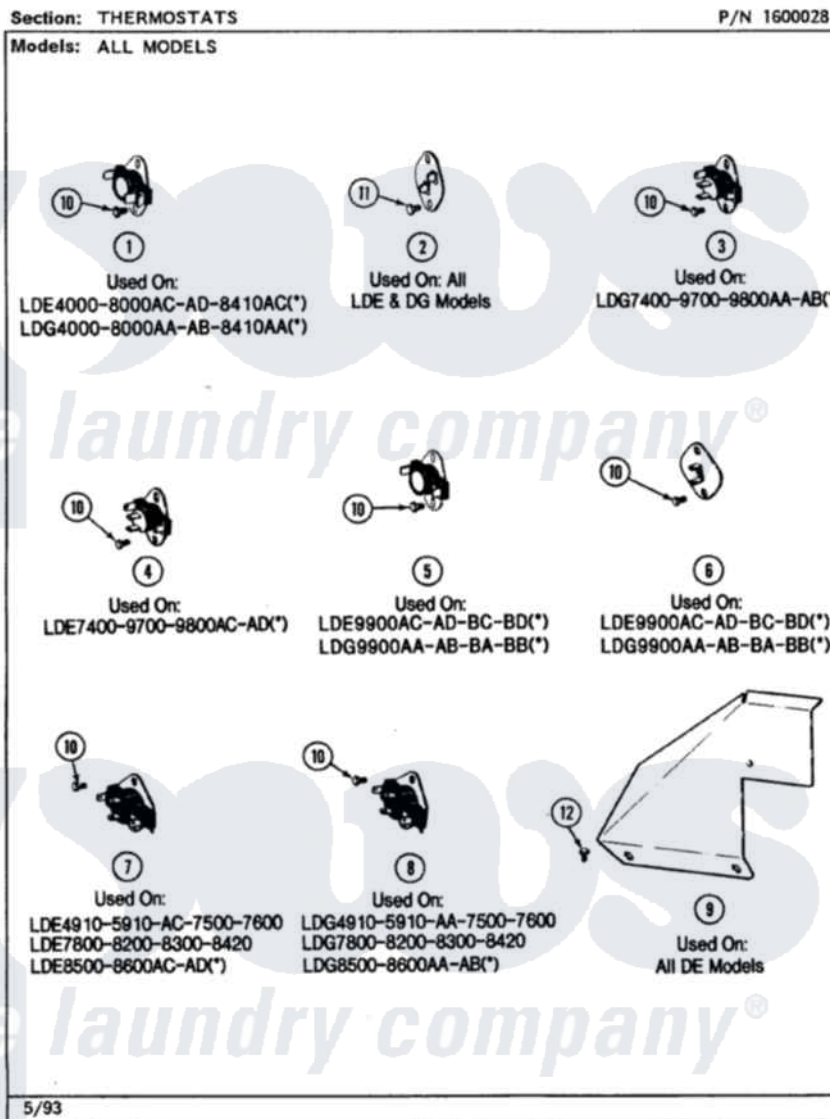

Maytag LDE7600AGW 08 - THERMOSTATS

Maytag Residential Maytag LDE7600AGW Dryer Parts Parts Diagram 08 - THERMOSTATS
Click on the part number to view part

Item	Original Part Number	Replaced By	Status	Part Description
1	Y304475			Cycling Thermostat 140 Deg.
2	306604			Cut-Off, Thermal Part Not Used
3	306910			Thermostat, Multi Temp Note: Thermostat
4	306911			Thermostat, Multi-Temp
5	307200			Thermostat, Limit
6	307208			Thermistor, Temp. Control
7	307249			Thermostat, Multi-Temp
8	307250			Thermostat, Multi-Temp
9	315122		Not Available	COVER, THERMOSTAT PART NOT USED (MDE ONLY)
10	211294	90767		Screw, 8A X 3/8 HeX Washer Head Tapping
11	314848	W10116760		Screw
12	Y310632	1163839		Screw