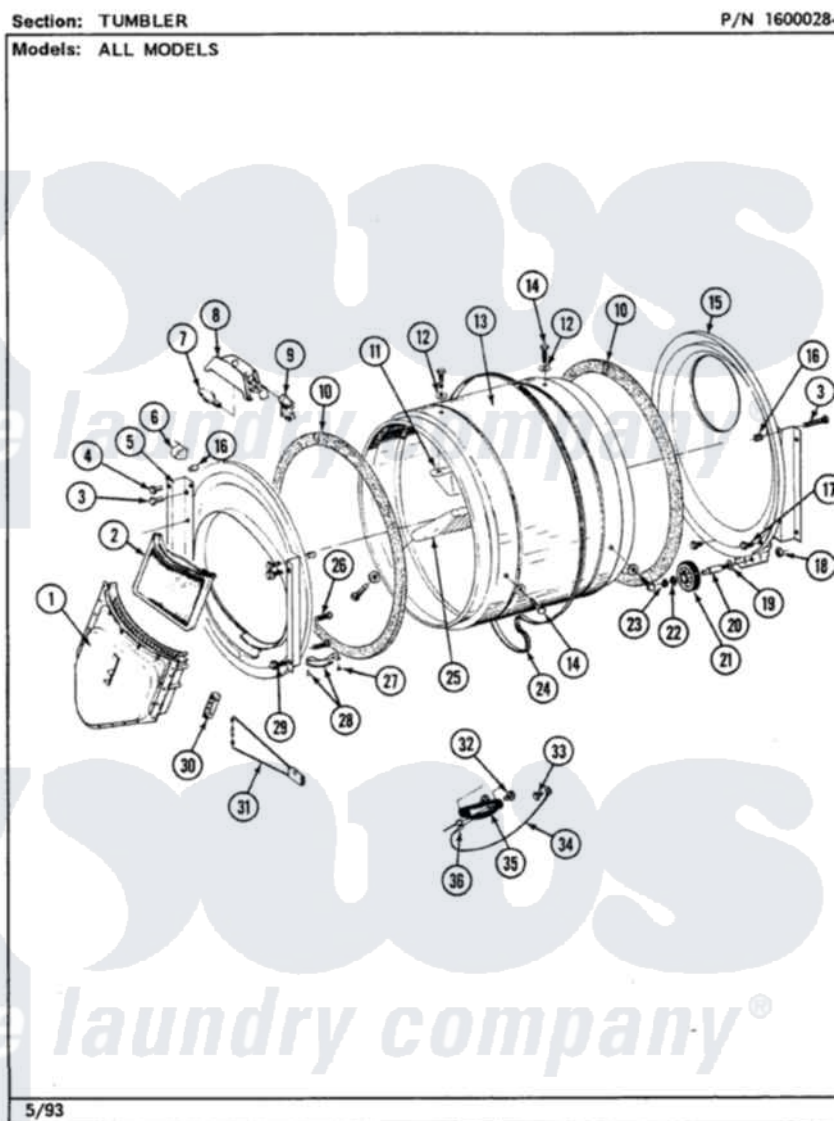

Maytag LDE7600AGW 09 - TUMBLER

Maytag Residential Maytag LDE7600AGW Dryer Parts Parts Diagram 09 - TUMBLER

Click on the part number to view part

Item	Original Part Number	Replaced By	Status	Part Description
1	Y307112	33001016		Outlet Duct Assembly
2	Y307107	33002970		Lint Filte
3	313764		Not Available	SCREW
4	Y313561			Screw----NA
5	307109	33001179		Front, Tumbler
6	Y310376			Clip, Door Switch Harness
7	Y307100	67001316		Bulb, Light
8	314955	33001496		Lamp- Hold
9	307097	33001496		Lamp- Hold
10	314820			Seal, Tumbler
11	314803	33001012		Baffle
12	314158			Washer, Baffle To Tumbler
13	314802		Not Available	TUMBLER W/OUT BAFFLES
"	306663		Not Available	TUMBLER W/BAFFLES
14	Y310759			Screw, Tumbler Baffles
15	Y308544	33001178		Back, Tumbler

"	Y307114	33001178	Back, Tumbler
16	313915	31-3915	Tech Sheet
17	211294	90767	Screw, 8A X 3/8 HeX Washer Head Tapping
18	312538	33001443	Nut, Hex
19	Y313347	312535	Washer, Vault Mounting Brk.
20	Y312948	6-3129480	Shaft- Tumbler
21	Y303373	12001541	Drum Roller/Washer Assembly--W
22	312535		Washer, Vault Mounting Brk.
23	410233	9703438	Ring-Retrn
24	Y312959		Poly "V" Belt For Tumbler
25	314804	33001004	Baffle, Tall
26	Y314110	33002917	Screw, No.10-16
27	210720		Rivet, Bearing To Tumbler Fmt
28	306508		Tumbler Bearing Kit ---W
29	Y310632	1163839	Screw
30	315020		Switch Housing
31	307206	307207	Reed Switch
32	Y251119	3177991	Screw
33	211294	90767	Screw, 8A X 3/8 HeX Washer Head Tapping
34	Y303711		Sensor Ground Wire
35	304997		Sensor Assembly With Screws
36	Y312658		Receptacle, Sensor Ground Wire