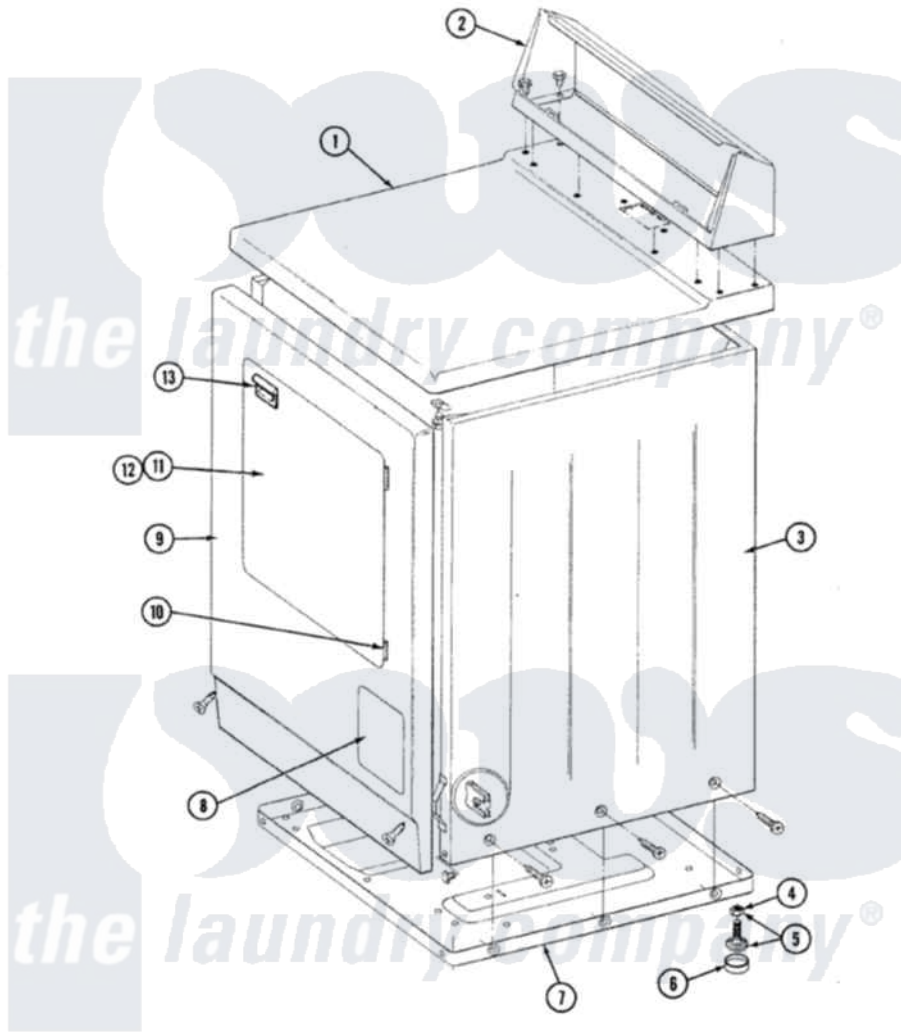

Maytag LDE7800 03 - FRONT VIEW

SECTION: FRONT VIEW
MODEL: DE-D6 MODELS

Issue Date: 6/90

56

Maytag [Residential Maytag LDE7800 Dryer Parts](#) Parts Diagram 03 - FRONT VIEW
Click on the part number to view part

Item	Original Part Number	Replaced By	Status	Part Description
1	307104L			Top Cover Assembly
"	204445			Screw And Fastener Assembly
2	Y313559			Screw
"	305193L			Console
3	307124L		Not Available	CABINET ASSY ALMOND
"	Y310632	1163839		Screw
4	Y052740	62739		Nut, Lock
5	Y305086			Adjustable Leg And Nut
6	Y314137			Foot, Rubber
7	Y303361		Not Available	BASE ASSY. (UPPER & LOWER)
9	308000L			Front Panel Assembly
10	307099	33001230		Hinge, Door
11	307111L	308061L		Door Assembly---NA
12	314966L		Not Available	DOOR PANEL ALMOND
13	314972			Handle Door ALM