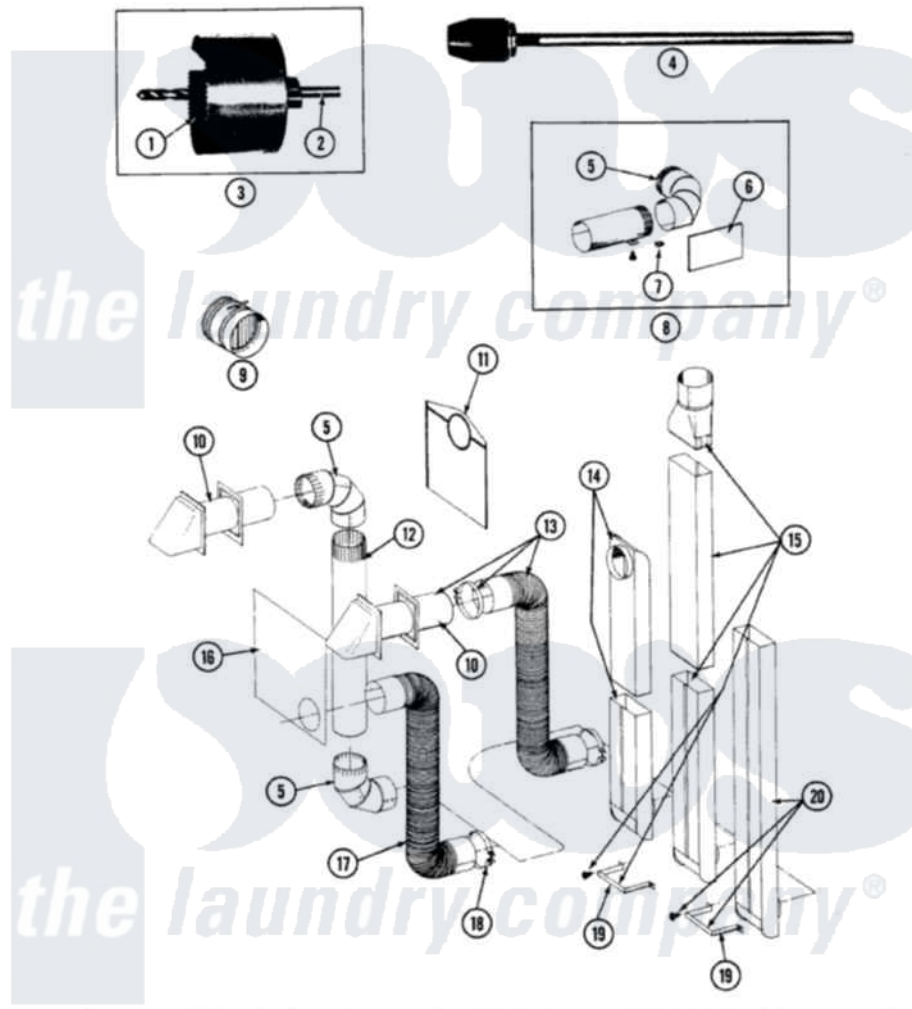

Maytag LDE7800 06 - INSTALLATION ACCESSORIES

SECTION: INSTALLATION ACCESSORIES
 MODEL: ALL MODELS

Issue Date: 6/90

54

Maytag Residential Maytag LDE7800 Dryer Parts Parts Diagram 06 - INSTALLATION ACCESSORIES
 Click on the part number to view part

Item	Original Part Number	Replaced By	Status	Part Description
1	038179		Not Available	BLADE, SAW
2	038180		Not Available	REPLACEMENT DRILL
3	038766		Not Available	HOLE SAW W/DRILL BIT
4	038767			Extension Chuck, Drill
5	Y059131			Elbow, Venting
6	312302			Insulation, Exhaust Duct Kit
7	213323			Fastener, Exhaust Duct Kit
8	Y304652			Exhaust Duct Kit
"	211294	90767		Screw, 8A X 3/8 HeX Washer Head Tapping
9	059146		Not Available	DAMPER, BACK DRAFT
10	Y059129	4396007RW		Vent Hood
11	311353		Not Available	BAG, LINT (DACRON)
12	Y059130			Pipe, Venting
13	Y059143			Flexible Vent Kit
14	Y059135			Vent Duct Assembly
15	059144		Not Available	RECTANGULAR VENT KIT

16	Y059134		PLATE, ALUM. WINDOW (15``X20``)
17	Y304353	4396010RP	6ft Scvent
18	Y304630		Clamp, Flexible Duct
19	313272		Bracket, Exhaust Deflector
"	211294	90767	Screw, 8A X 3/8 HeX Washer Head Tapping
20	303736	Not Available	EXHAUST DEFLECTOR KIT