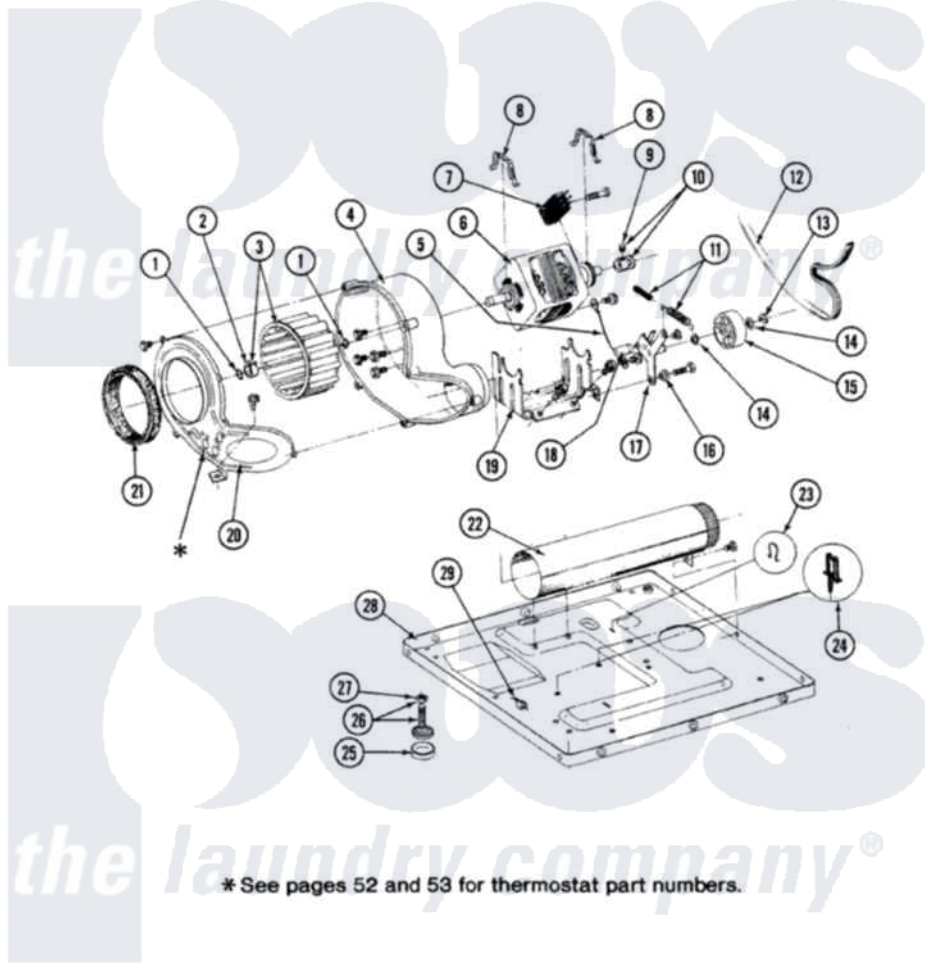

Maytag LDE7800 08 - MOTOR, BLOWER, BASE FRAME & THERMOSTATS

SECTION: MOTOR, BLOWER, BASE FRAME & THERMOSTATS
 MODEL: DG-DE MODELS

Issue Date: 6/90

50

Maytag [Residential Maytag LDE7800 Dryer Parts](#) Parts Diagram 08 - MOTOR, BLOWER, BASE FRAME & THERMOSTATS

[Click on the part number to view part](#)

Item	Original Part Number	Replaced By	Status	Part Description
1	410233	9703438		Ring-Retrnr
2	312967			Clamp, Blower Housing
3	Y303836			Blower Wheel Assembly And Clamp
4	Y310632	1163839		Screw
"	Y312893			Housing, Blower
5	901220			Ground Wire
"	211294	90767		Screw, 8A X 3/8 HeX Washer Head Tapping
"	910343	488234		Screw 8-32 X 1/4
6	Y303358	W10410999		Motor-Drve
7	306207		Not Available	(PROD. No.303358-8 & No.303358-9)
"	Y303877		Not Available	SWITCH, MOTOR EXTERNAL START No.303358-2, No.303358-4, 303358-7
"	Y303879			Switch, Motor External Start
8	Y015825			Clip, Motor To Motor Support

9	Y053241		Set Screw, Motor Pulley
10	Y305185	6-3051850	Pulley- MO
11	Y303945		IDLER SPRING ASSY. W/PLUG
12	Y312959		Poly "V" Belt For Tumbler
13	312958	354987	Ring, Retaining
14	Y312527		Washer, Idler Shaft
15	Y303705	6-3037050	Pulley- ID
16	Y312894	315772	Sleeve, Idler Arm
17	Y014874		Screw, Idler Arm And Sleeve
"	Y303363	6-3033630	Idler Arm
"	Y312961	W10116751	Screw
18	Y313582	W10116756	Spacer
19	Y313561		Screw---NA
"	312897	Not Available	SUPPORT, MOTOR
20	314846		Cover, Blower Housing
"	Y313561		Screw---NA
"	Y312961	W10116751	Screw
21	Y312901		Seal, Housing Cover
22	Y303442		EXHAUST DUCT ASSEMBLY
"	Y310632	1163839	Screw
23	410490		Spring, Retainer Wire Harness
24	Y313262	W10116752	Retainer-
25	Y314137		Foot, Rubber
26	Y305086		Adjustable Leg And Nut
27	Y052740	62739	Nut, Lock
28	Y303361	Not Available	BASE ASSY. (UPPER & LOWER)
29	Y310376		Clip, Door Switch Harness