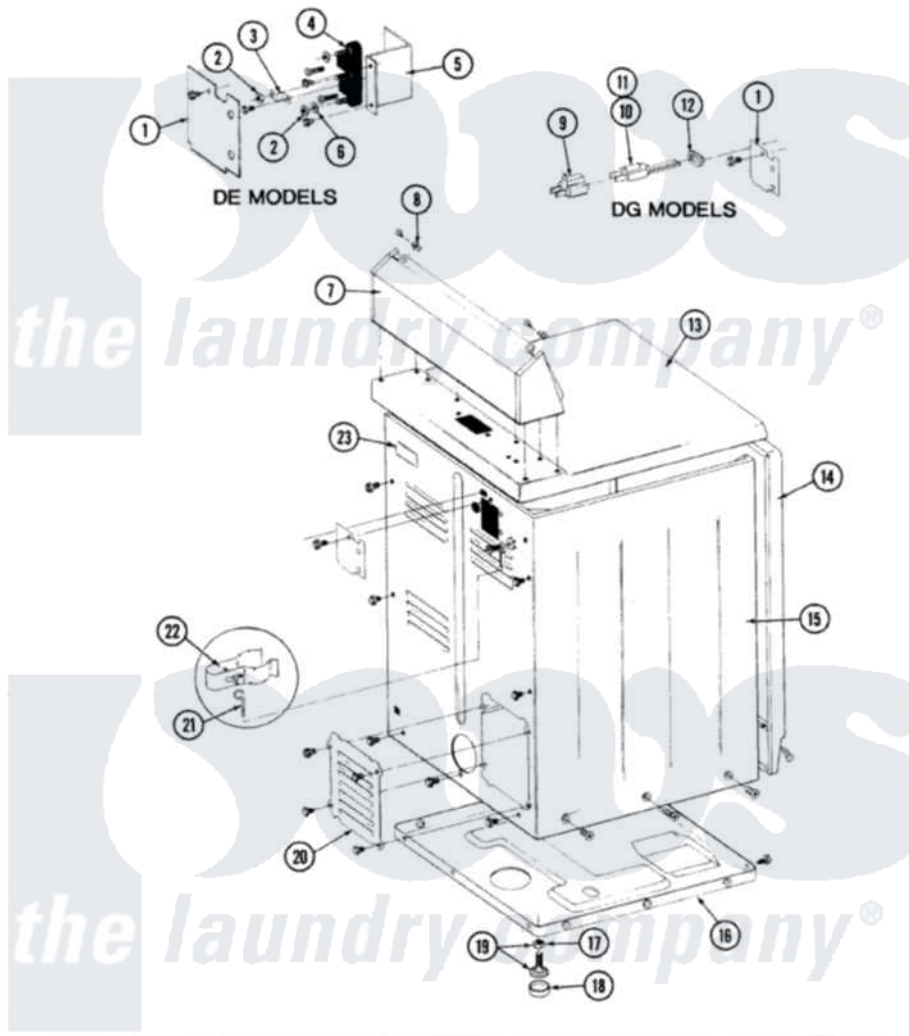

# Maytag LDE7800 09 - REAR VIEW

SECTION: REAR VIEW  
MODEL: DE-DG MODELS

Issue Date: 6/90

38

Maytag Residential Maytag LDE7800 Dryer Parts Parts Diagram 09 - REAR VIEW  
Click on the part number to view part

Item	Original Part Number	Replaced By	Status	Part Description
1	Y312905		Not Available	COVER, TERMINAL
"	<a href="#">Y313561</a>			Screw---NA
2	311484	<a href="#">112432</a>		Nut
3	Y311423	<a href="#">489483</a>		Screw 10-32 X 1/2
"	<a href="#">Y312184</a>			Strap, Grounding
4	Y312209	<a href="#">W10001200</a>		Screw
"	<a href="#">400008</a>			Block, Terminal
5	<a href="#">Y312904</a>			Bracket, Terminal Block
"	<a href="#">Y313561</a>			Screw---NA
"	Y310632	<a href="#">1163839</a>		Screw
6	<a href="#">Y311270</a>			Washer, Terminal Block
7	<a href="#">305193L</a>			Console
8	<a href="#">215075</a>			Fastener, Control Panel To Console
11	305168	<a href="#">33002916</a>		Power Cord, Canadian 240V
13	<a href="#">307104L</a>			Top Cover Assembly
14	<a href="#">308000L</a>			Front Panel Assembly

15	Y310632	<a href="#">1163839</a>	Screw
"	<a href="#">Y313561</a>		Screw---NA
"	307124L	Not Available	CABINET ASSY ALMOND
16	Y303361	Not Available	BASE ASSY. (UPPER & LOWER)
17	Y052740	<a href="#">62739</a>	Nut, Lock
18	<a href="#">Y314137</a>		Foot, Rubber
19	<a href="#">Y305086</a>		Adjustable Leg And Nut
20	Y312951	Not Available	ACCESS COVER, BACK
"	211294	<a href="#">90767</a>	Screw, 8A X 3/8 HeX Washer Head Tapping
"	<a href="#">Y313559</a>		Screw