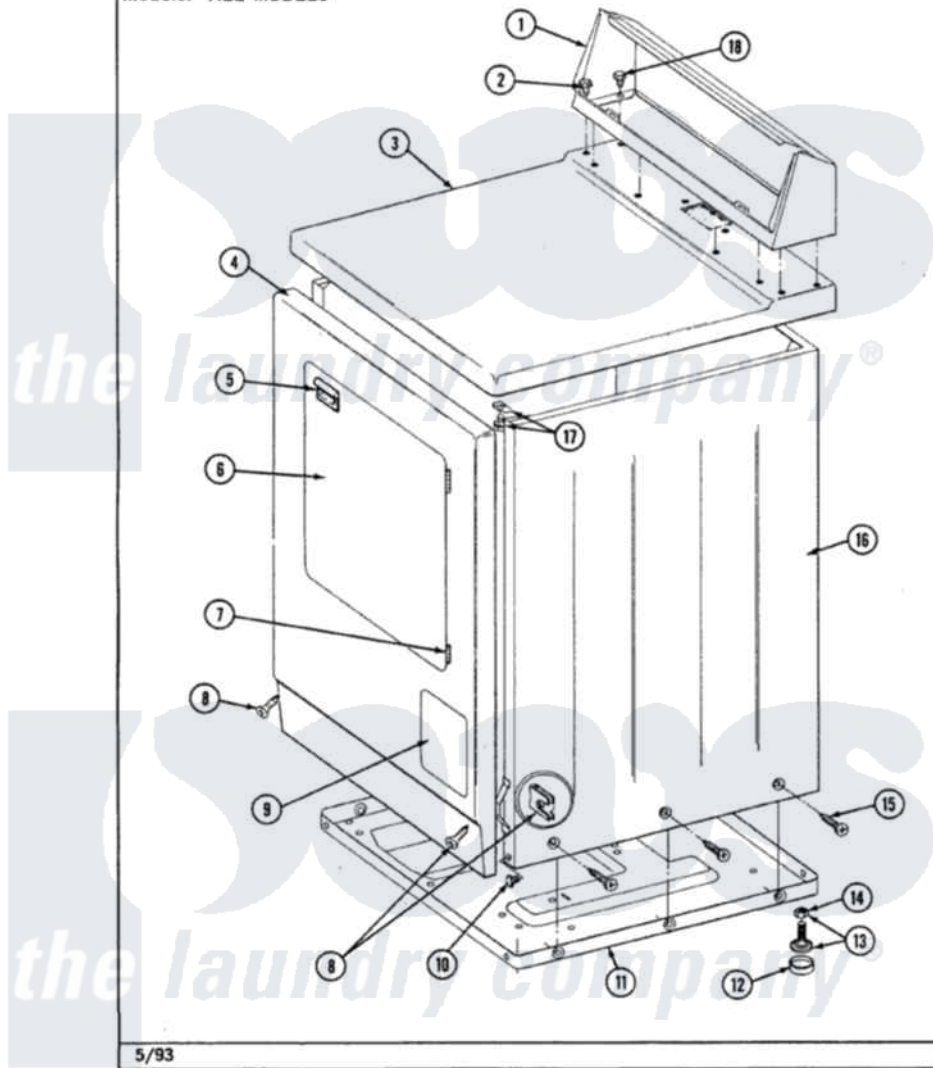

# Maytag LDE7800ACL 01 - CABINET-FRONT

Section: CABINET-FRONT

P/N 1600028

Models: ALL MODELS

5/93

Maytag Residential Maytag LDE7800ACL Dryer Parts Parts Diagram 01 - CABINET-FRONT  
 Click on the part number to view part

Item	Original Part Number	Replaced By	Status	Part Description
1	<a href="#">305193L</a>			Console
2	<a href="#">Y313559</a>			Screw
3	<a href="#">307104L</a>			Top Cover Assembly
4	<a href="#">308000L</a>			Front Panel Assembly
"	<a href="#">307998L</a>			Front Panel---NA
6	314966L		Not Available	DOOR PANEL ALMOND
"	307111L	<a href="#">308061L</a>		Door Assembly---NA
7	307099	<a href="#">33001230</a>		Hinge, Door
8	<a href="#">204439</a>			Screw And Fstner Assembly
9	302542L		Not Available	PART NOT USED. (DG ONLY)
10	Y310632	<a href="#">1163839</a>		Screw
11	Y303361		Not Available	BASE ASSY. (UPPER & LOWER)
12	<a href="#">Y314137</a>			Foot, Rubber
13	<a href="#">Y305086</a>			Adjustable Leg And Nut
14	Y052740	<a href="#">62739</a>		Nut, Lock
				Yfor Cabinet See Cabinet

15	<a href="#">213007</a>		Ator Cabinet See Cabinet, Back
16	307124L	Not Available	CABINET ASSY ALMOND
17	<a href="#">204445</a>		Screw And Fastener Assembly
18	211294	<a href="#">90767</a>	Screw, 8A X 3/8 HeX Washer Head Tapping