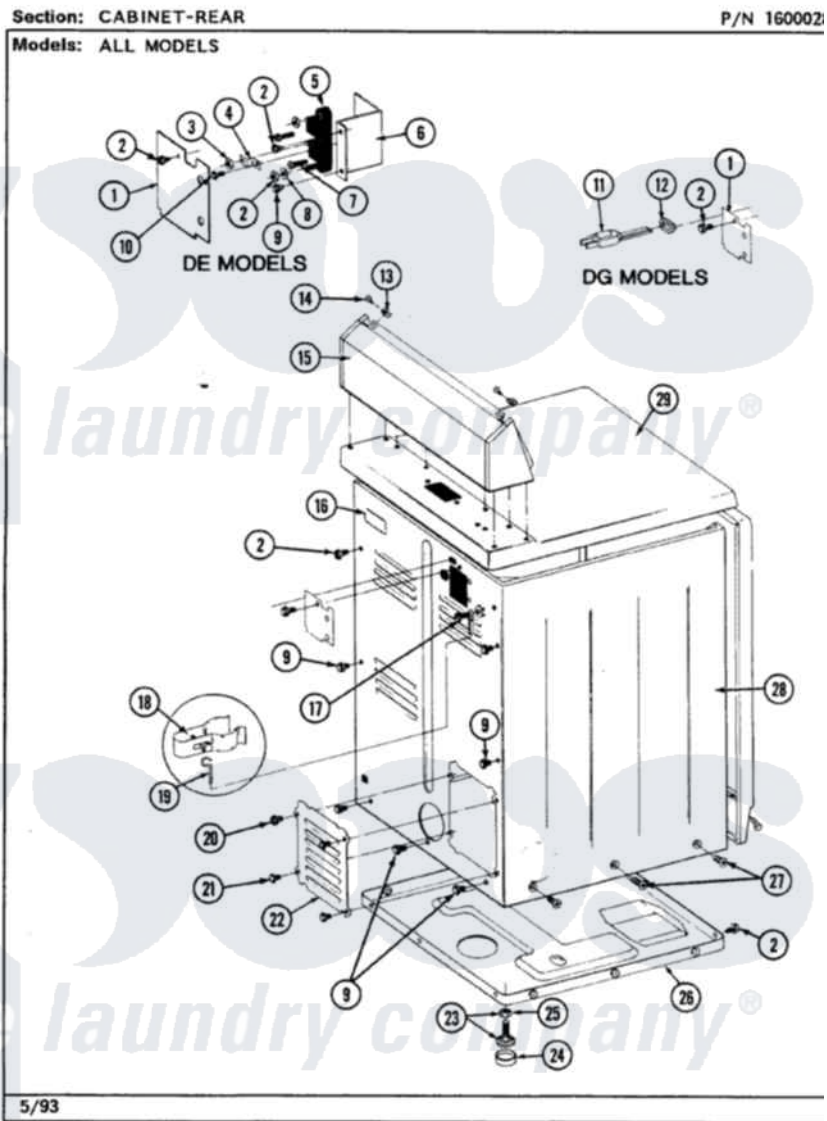

Maytag LDE7800ACL 02 - CABINET-REAR

Maytag Residential Maytag LDE7800ACL Dryer Parts Parts Diagram 02 - CABINET-REAR
Click on the part number to view part

Item	Original Part Number	Replaced By	Status	Part Description
1	Y312905		Not Available	COVER, TERMINAL
2	Y313561			Screw----NA
3	311484	112432		Nut
4	Y312184			Strap, Grounding
5	400008			Block, Terminal
6	Y312904			Bracket, Terminal Block
7	Y312209	W10001200		Screw
8	Y311270			Washer, Terminal Block
9	Y310632	1163839		Screw
10	Y311423	489483		Screw 10-32 X 1/2
13	215075			Fastener, Control Panel To Console
14	210932			Screw, No.8 X 9/16 Ctsk Note: Screw, Inlet Duct
15	305193L			Console
16	214519			LABEL, ELECTRICAL INSTR. PART NOT USED-GAS MODELS ONLY

17	303846	22003781	Screw, Ground Strap
18	301548		Clamp, Ground Wire
19	311155		Ground Wire And Clamp
20	Y313559		Screw
21	211294	90767	Screw, 8A X 3/8 HeX Washer Head Tapping
22	Y312951	Not Available	ACCESS COVER, BACK
23	Y305086		Adjustable Leg And Nut
24	Y314137		Foot, Rubber
25	Y052740	62739	Nut, Lock
26	Y303361	Not Available	BASE ASSY. (UPPER & LOWER)
27	213077	Not Available	CAP FOR TIMER KNOB
28	307124L	Not Available	CABINET ASSY ALMOND
29	307104L		Top Cover Assembly