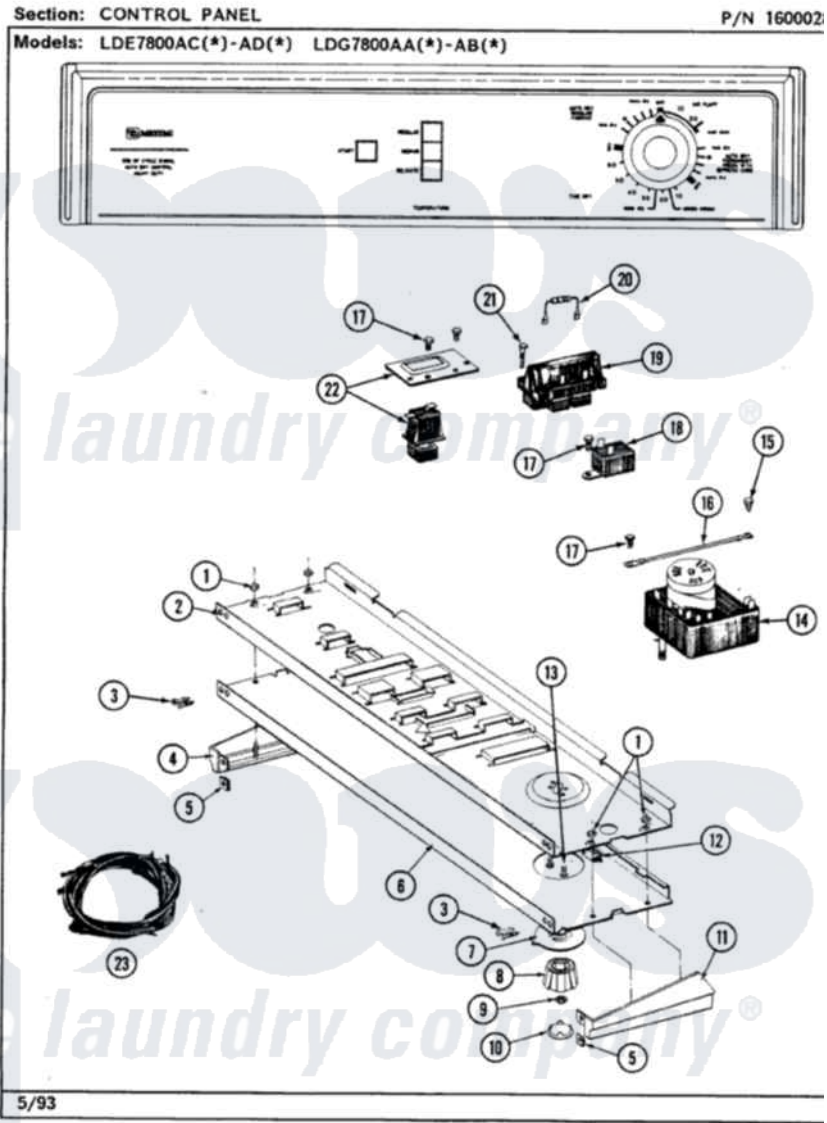

Maytag LDE7800ACL 03 - CONTROL PANEL

Maytag Residential Maytag LDE7800ACL Dryer Parts Parts Diagram 03 - CONTROL PANEL
 Click on the part number to view part

Item	Original Part Number	Replaced By	Status	Part Description
1	214872			Palnut, End Cap Note: Nut, Lamp Holder
2	314184			Back Up Plate
3	210932			Screw, No.8 X 9/16 Ctsk Note: Screw, Inlet Duct
4	207215		Not Available	END CAP LH
5	214894			Fastener, End Cap
6	307319		Not Available	CONTROL PANEL
7	315042			Dial Skirt
8	315041			Knob, Timer
9	312273			Nut, Control Knob
10	215821		Not Available	CAP, KNOB
11	207216		Not Available	END CAP RH
12	214897			Pad, Control Panel
13	315317	488234		Screw 8-32 X 1/4
14	Y308254			Timer
15	211204	00767		Screw, 8A X 3/8 HeX Washer

15	211294	30707		Head Tapping
16	204807			Ground Wire, Supp. Plte To Top Cover
17	211168	W10139210		Screw, 8-18 X 5/16
18	305205	694419		Mini-Buzzer
19	307304		Not Available	TEMP CONTROL SWITCH 3 BUTTON
20	306917			Resistor, Med Temp Gas
"	306916			Resistor, Med Temp Elec
21	213117	67006908		Screw, Ice Rack
22	307305			Switch Push To Start
23	308326		Not Available	WIRE HARNESS
"	308327		Not Available	WIRE HARNESS
"	315093		Not Available	MANUAL, USE & CARE
24	16000327		Not Available	GUIDE, QUICK REF. - MAYTAG
"	315079		Not Available	MANUAL, USE & CARE