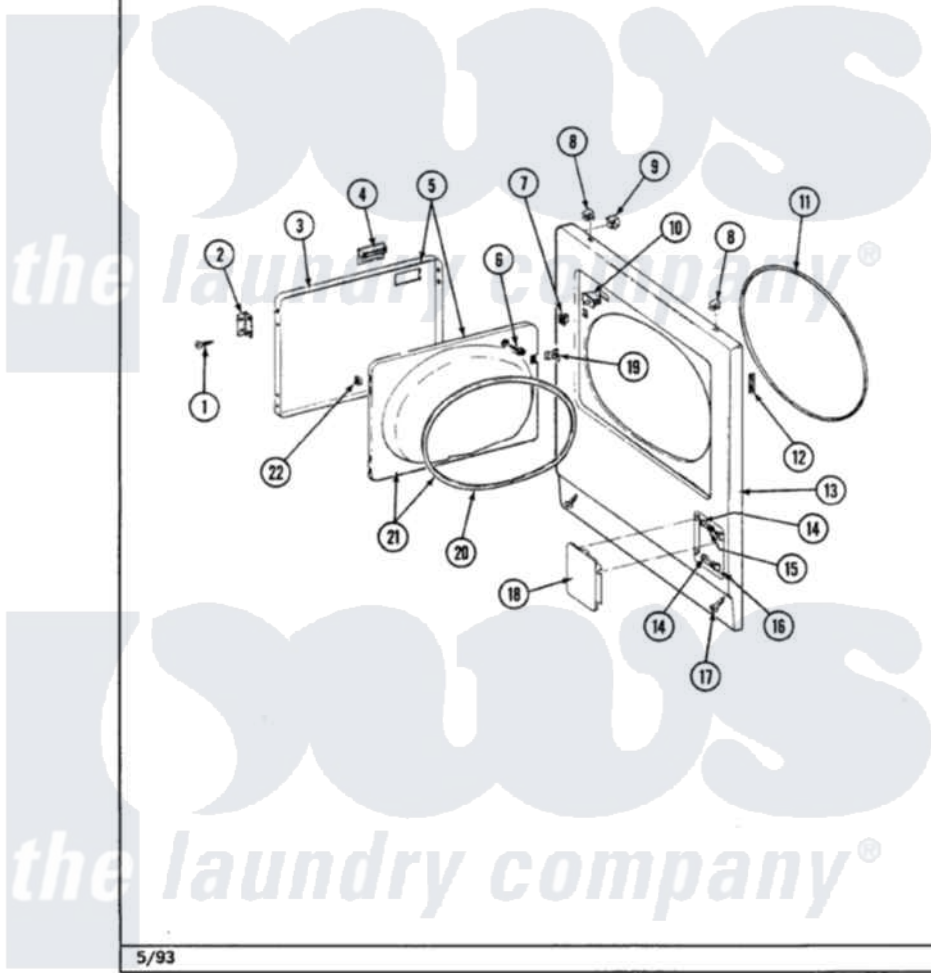

# Maytag LDE7800ACL 04 - DOOR

Section: DOOR

P/N 1600028

Models: ALL MODELS

5/93

Maytag [Residential Maytag LDE7800ACL Dryer Parts](#) Parts Diagram 04 - DOOR

[Click on the part number to view part](#)

Item	Original Part Number	Replaced By	Status	Part Description
1	<a href="#">Y314062</a>			Screw, Door Hinge And Panel
2	307099	<a href="#">33001230</a>		Hinge, Door
3	314966L		Not Available	DOOR PANEL ALMOND
4	<a href="#">314972</a>			Handle Door ALM
5	307111L	<a href="#">308061L</a>		Door Assembly---NA
6	312960	<a href="#">489355</a>		Screw, 8 X 1/2
7	<a href="#">306436</a>			Door Latch Kit--W
8	212982	<a href="#">22001650</a>		Fastener, Spring
9	<a href="#">Y310376</a>			Clip, Door Switch Harness
10	Y305753	<a href="#">W10169313</a>		Switch-Dor
11	<a href="#">314937</a>			Seal, Front Panel
12	<a href="#">Y313907</a>			Fastener, Twin
13	<a href="#">307998L</a>			Front Panel---NA
"	<a href="#">308000L</a>			Front Panel Assembly
14	312301		Not Available	BUSHING FOR ACCESS STUD
				Sleeve, Access Panel Stud

15	<a href="#">312369</a>		Sleeve, Access Panel Stud Part Not Used
16	212949	<a href="#">22001866</a>	Screw, Relay
17	<a href="#">204439</a>		Screw And Fstner Assembly
18	302542L		Not Available PART NOT USED. (DG ONLY)
19	314936	<a href="#">33001305</a>	Strike, Door
20	314935	<a href="#">33001192</a>	Seal, Door
21	307098		Not Available DOOR, INNER (W/SEAL)
22	315441		Not Available LABEL, INSTRUCTION CANADA
"	<a href="#">Y313910</a>		Clip, Door Liner To Outer Panel
"	314941		Not Available LABEL, INSTRUCTION