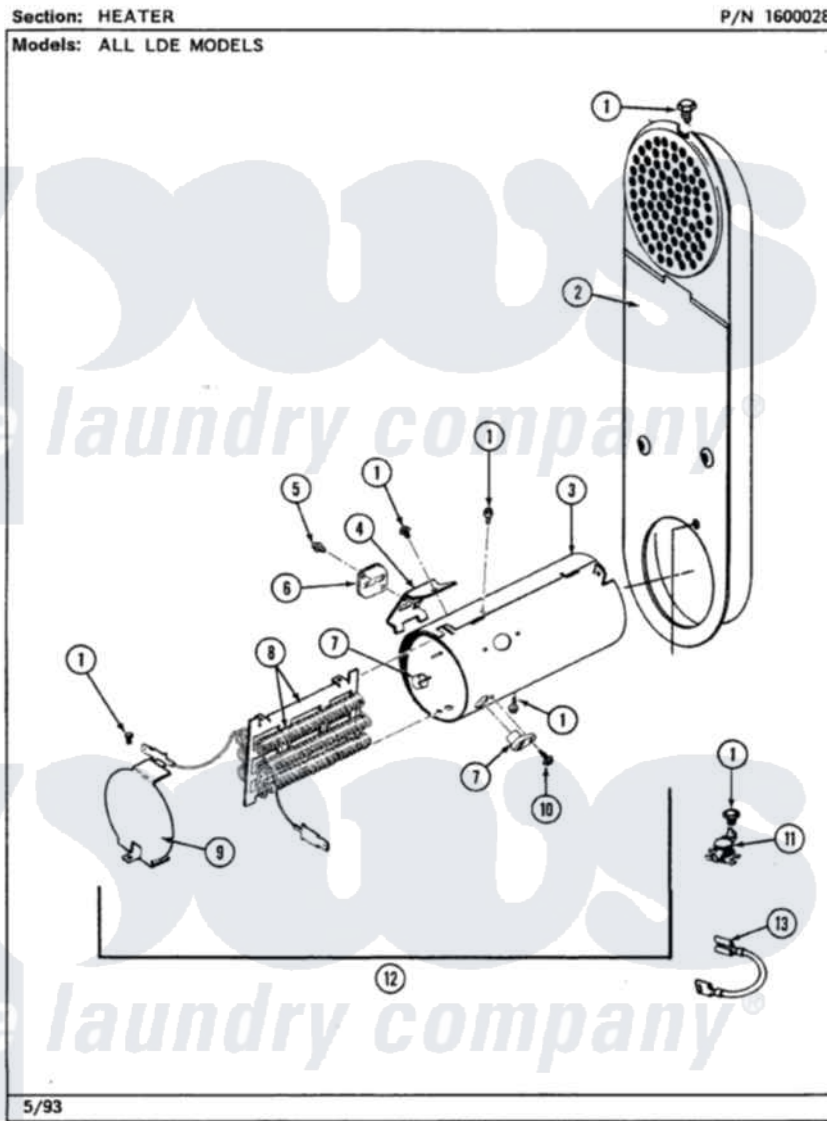

Maytag LDE7800ACL 05 - HEATER

Maytag [Residential Maytag LDE7800ACL Dryer Parts](#) Parts Diagram 05 - HEATER
Click on the part number to view part

Item	Original Part Number	Replaced By	Status	Part Description
1	211294	90767		Screw, 8A X 3/8 HeX Washer Head Tapping
2	308503		Not Available	INLET DUCT ASSEMBLY
"	307120		Not Available	INLET DUCT ASSY.
3	314995			Enclosure, Heater
4	315346			Bracket, Thermal Fuse
5	314848	W10116760		Screw
6	307473			Fuse, Thermal
7	314998			Insulator, Terminal
8	307184	Y308612		Heater Sub-Assembly
9	314999			Shield, Radiant
10	314554		Not Available	SCREW
11	308217			Thermostat, Hi-Limit
"	303396			Thermostat, Hi-Limit
12	307178			Heater Assembly
13	Y307173			Wire, Jumper