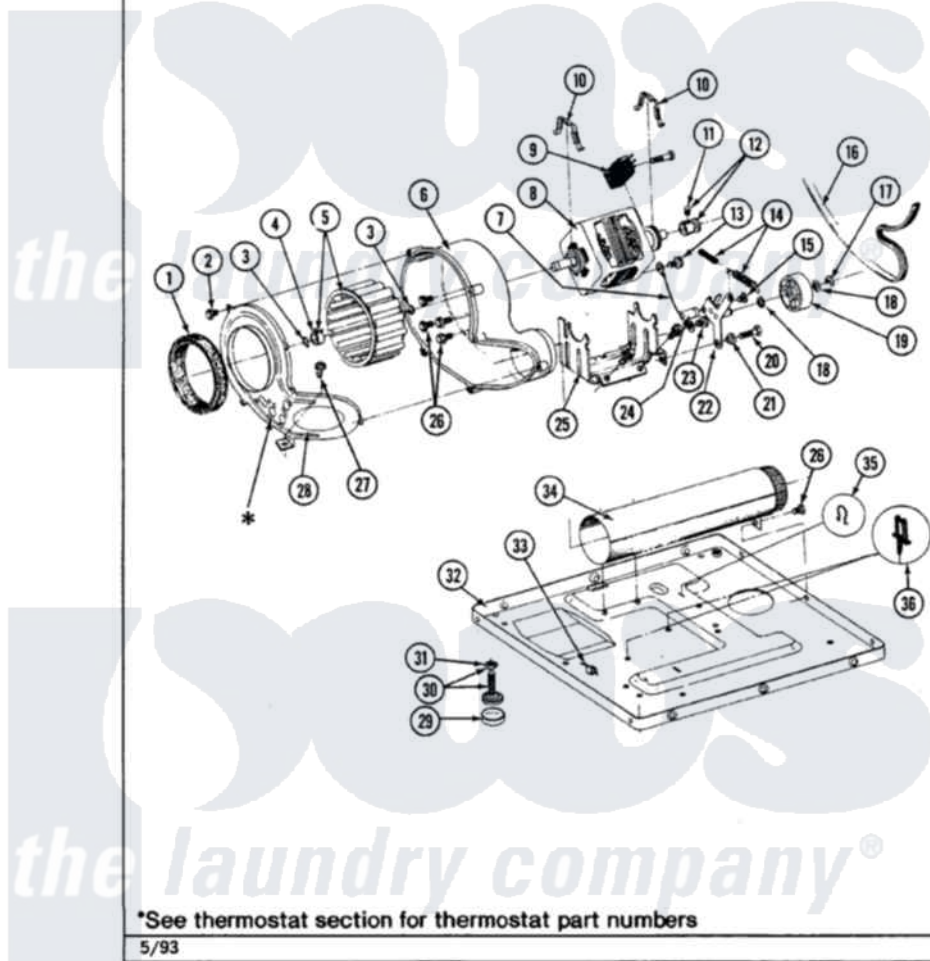

Maytag LDE7800ACL 06 - MOTOR DRIVE

Section: MOTOR DRIVE

P/N 1600028

Models: ALL MODELS

5/93

Maytag [Residential Maytag LDE7800ACL Dryer Parts](#) Parts Diagram 06 - MOTOR DRIVE

[Click on the part number to view part](#)

Item	Original Part Number	Replaced By	Status	Part Description
1	Y312901			Seal, Housing Cover
2	Y312961	W10116751		Screw
3	410233	9703438		Ring-Retrn
4	312967			Clamp, Blower Housing
5	Y303836			Blower Wheel Assembly And Clamp
6	Y312893			Housing, Blower
7	901220			Ground Wire
8	Y303358	W10410999		Motor-Drive
9	306207		Not Available	(PROD. No.303358-8 & No.303358-9)
"	Y303877		Not Available	SWITCH, MOTOR EXTERNAL START No.303358-2, No.303358-4, 303358-7
"	Y303879			Switch, Motor External Start
10	Y015825			Clip, Motor To Motor Support
11	Y053241			Set Screw, Motor Pulley
12	Y305185	6-3051850		Pulley- MO

13	910343	488234	Screw 8-32 X 1/4
14	Y303945		IDLER SPRING ASSY. W/PLUG
15	Y312961	W10116751	Screw
16	Y312959		Poly "V" Belt For Tumbler
17	312958	354987	Ring, Retaining
18	Y312527		Washer, Idler Shaft
19	Y303705	6-3037050	Pulley- ID
20	Y014874		Screw, Idler Arm And Sleeve
21	Y312894	315772	Sleeve, Idler Arm
22	Y303363	6-3033630	Idler Arm
23	211294	90767	Screw, 8A X 3/8 HeX Washer Head Tapping
24	Y313582	W10116756	Spacer
25	312897		Not Available SUPPORT, MOTOR
26	Y310632	1163839	Screw
27	Y313561		Screw----NA
28	314846		Cover, Blower Housing
"	314778		Not Available COVER, BLOWER HOUSING
29	Y314137		Foot, Rubber
30	Y305086		Adjustable Leg And Nut
31	Y052740	62739	Nut, Lock
32	Y303361		Not Available BASE ASSY. (UPPER & LOWER)
33	Y310376		Clip, Door Switch Harness
34	Y303442		EXHAUST DUCT ASSEMBLY
35	410490		Spring, Retainer Wire Harness
36	Y313262	W10116752	Retainer-