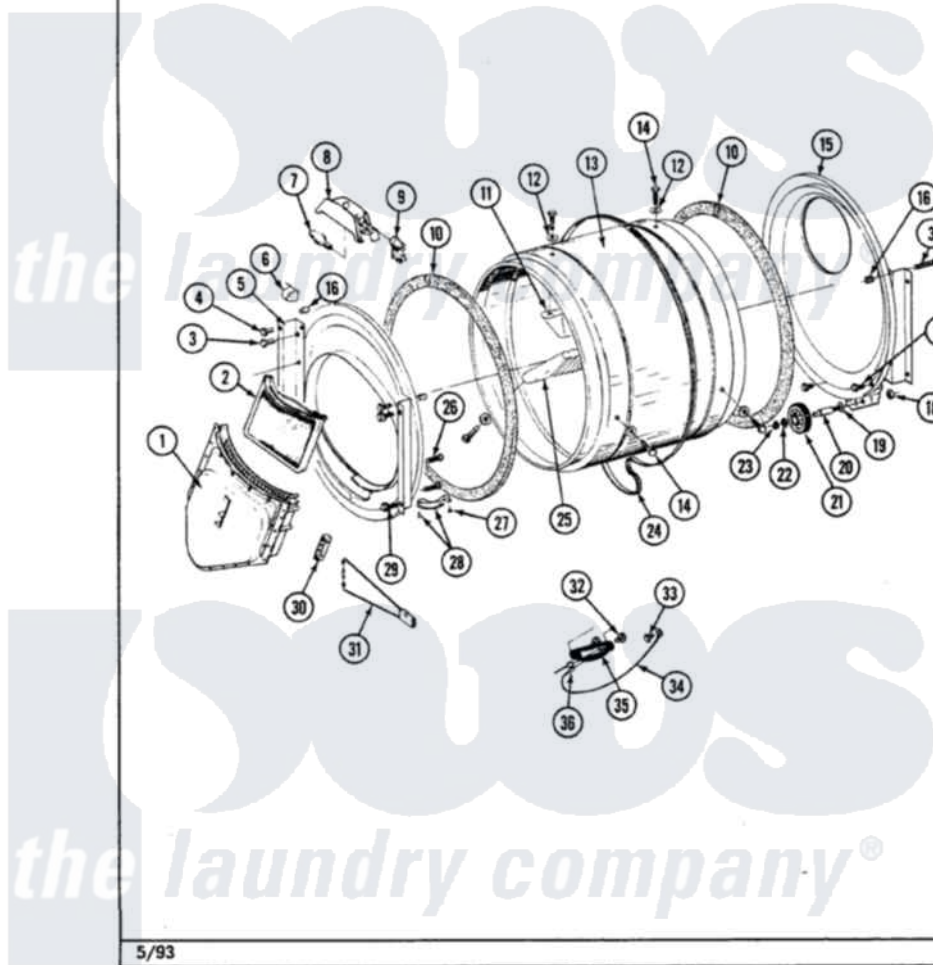

# Maytag LDE7800ACL 08 - TUMBLER

Section: TUMBLER  
Models: ALL MODELS

P/N 1600028

Maytag Residential Maytag LDE7800ACL Dryer Parts Parts Diagram 08 - TUMBLER  
Click on the part number to view part

Item	Original Part Number	Replaced By	Status	Part Description
1	Y307112	<a href="#">33001016</a>		Outlet Duct Assembly
2	Y307107	<a href="#">33002970</a>		Lint Filte
"	307213	<a href="#">33001167</a>		Filter, Lint
3	313764		Not Available	SCREW
4	<a href="#">Y313561</a>			Screw---NA
5	307109	<a href="#">33001179</a>		Front, Tumbler
6	<a href="#">Y310376</a>			Clip, Door Switch Harness
7	Y307100	<a href="#">67001316</a>		Bulb, Light
8	314955	<a href="#">33001496</a>		Lamp- Hold
9	307097	<a href="#">33001496</a>		Lamp- Hold
10	<a href="#">314820</a>			Seal, Tumbler
11	314803	<a href="#">33001012</a>		Baffle
12	<a href="#">314158</a>			Washer, Baffle To Tumbler
13	314802		Not Available	TUMBLER W/OUT BAFFLES
"	306663		Not Available	TUMBLER W/BAFFLES
14	<a href="#">Y310759</a>			Screw, Tumbler Baffles