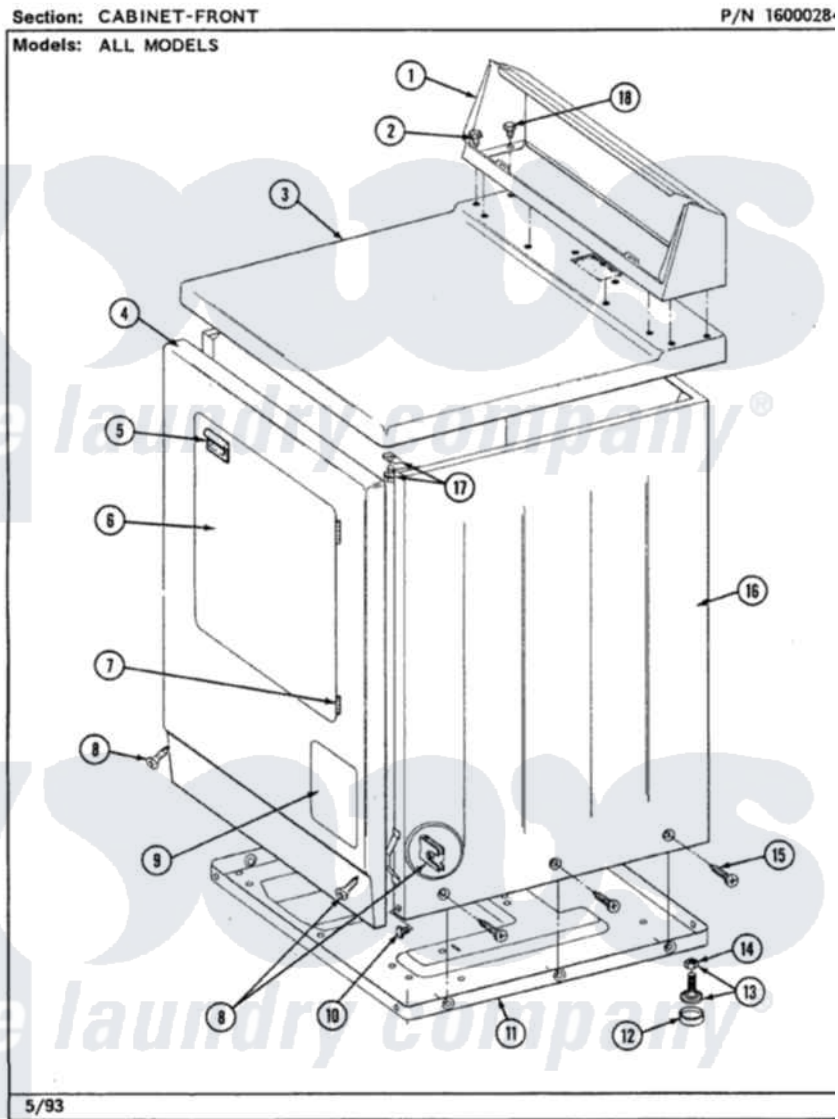

Maytag LDE7800ACW 01 - CABINET-FRONT

Maytag Residential Maytag LDE7800ACW Dryer Parts Parts Diagram 01 - CABINET-FRONT
 Click on the part number to view part

Item	Original Part Number	Replaced By	Status	Part Description
1	Y305193			Console
2	Y313559			Screw
3	307104			Top Cover Assembly
4	308000			Panel, Front
"	Y307998			Front Panel
5	314946			Handle White
"	314972			Handle Door ALM
6	Y307111		Not Available	DOOR ASSY. COMPLETE (WHT)
"	314966			Panel, Outer
7	307099	33001230		Hinge, Door
8	204439			Screw And Fstner Assembly
9	302542		Not Available	PART NOT USED. (DG ONLY)
10	Y310632	1163839		Screw
11	Y303361		Not Available	BASE ASSY. (UPPER & LOWER)
12	Y314137			Foot, Rubber

13	Y305086		Adjustable Leg And Nut
14	Y052740	62739	Nut, Lock
15	213007		Xfor Cabinet See Cabinet, Back
16	307124		Cabinet
17	204445		Screw And Fastener Assembly
18	211294	90767	Screw, 8A X 3/8 HeX Washer Head Tapping