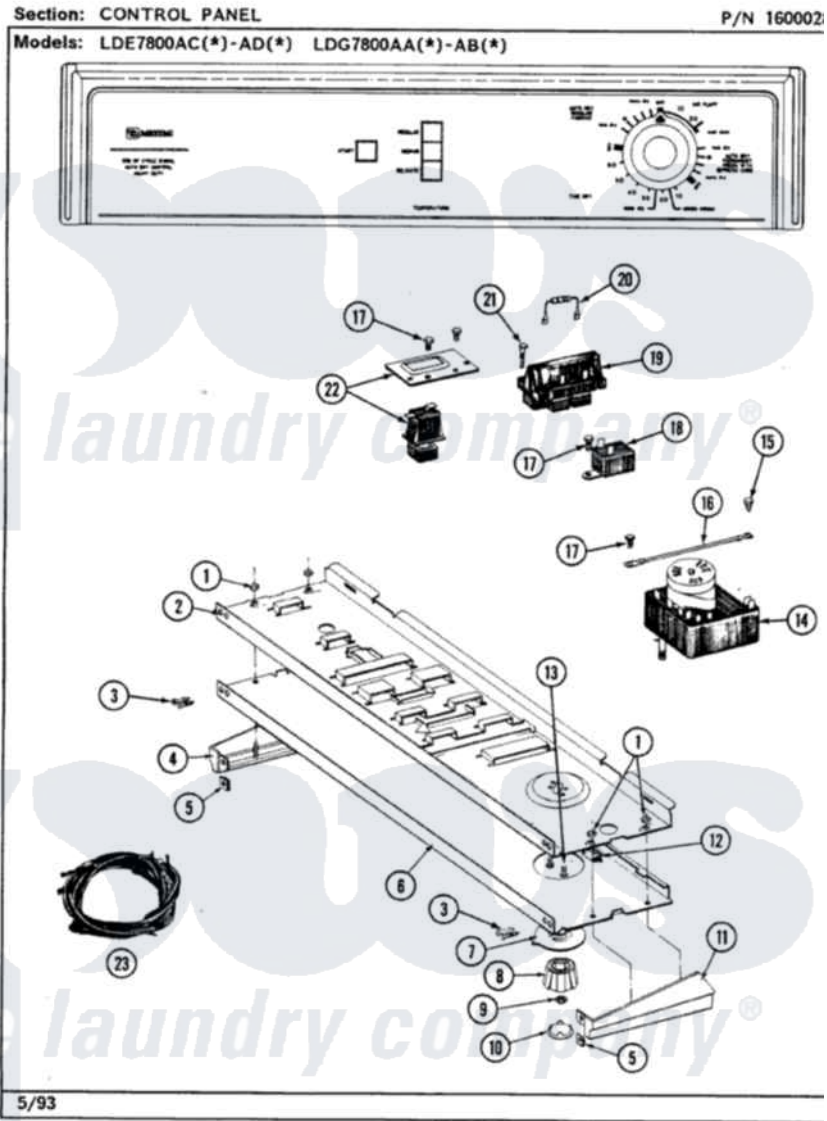

Maytag LDE7800ACW 03 - CONTROL PANEL

Maytag Residential Maytag LDE7800ACW Dryer Parts Parts Diagram 03 - CONTROL PANEL
 Click on the part number to view part

Item	Original Part Number	Replaced By	Status	Part Description
1	214872			Palnut, End Cap Note: Nut, Lamp Holder
2	314184			Back Up Plate
3	210932			Screw, No.8 X 9/16 Ctsk Note: Screw, Inlet Duct
4	207215		Not Available	END CAP LH
5	214894			Fastener, End Cap
6	307319		Not Available	CONTROL PANEL
7	315042			Dial Skirt
8	315041			Knob, Timer
9	312273			Nut, Control Knob
10	215821		Not Available	CAP, KNOB
11	207216		Not Available	END CAP RH
12	214897			Pad, Control Panel
13	315317	488234		Screw 8-32 X 1/4
14	Y308254			Timer
15	211204	00767		Screw, 8A X 3/8 HeX Washer

15	211294	30707		Head Tapping
16	204807			Ground Wire, Supp. Plte To Top Cover
17	211168	W10139210		Screw, 8-18 X 5/16
18	305205	694419		Mini-Buzzer
19	307304		Not Available	TEMP CONTROL SWITCH 3 BUTTON
20	306917			Resistor, Med Temp Gas
"	306916			Resistor, Med Temp Elec
21	213117	67006908		Screw, Ice Rack
22	307305			Switch Push To Start
23	308326		Not Available	WIRE HARNESS
"	308327		Not Available	WIRE HARNESS
"	315093		Not Available	MANUAL, USE & CARE
24	16000327		Not Available	GUIDE, QUICK REF. - MAYTAG
"	315079		Not Available	MANUAL, USE & CARE