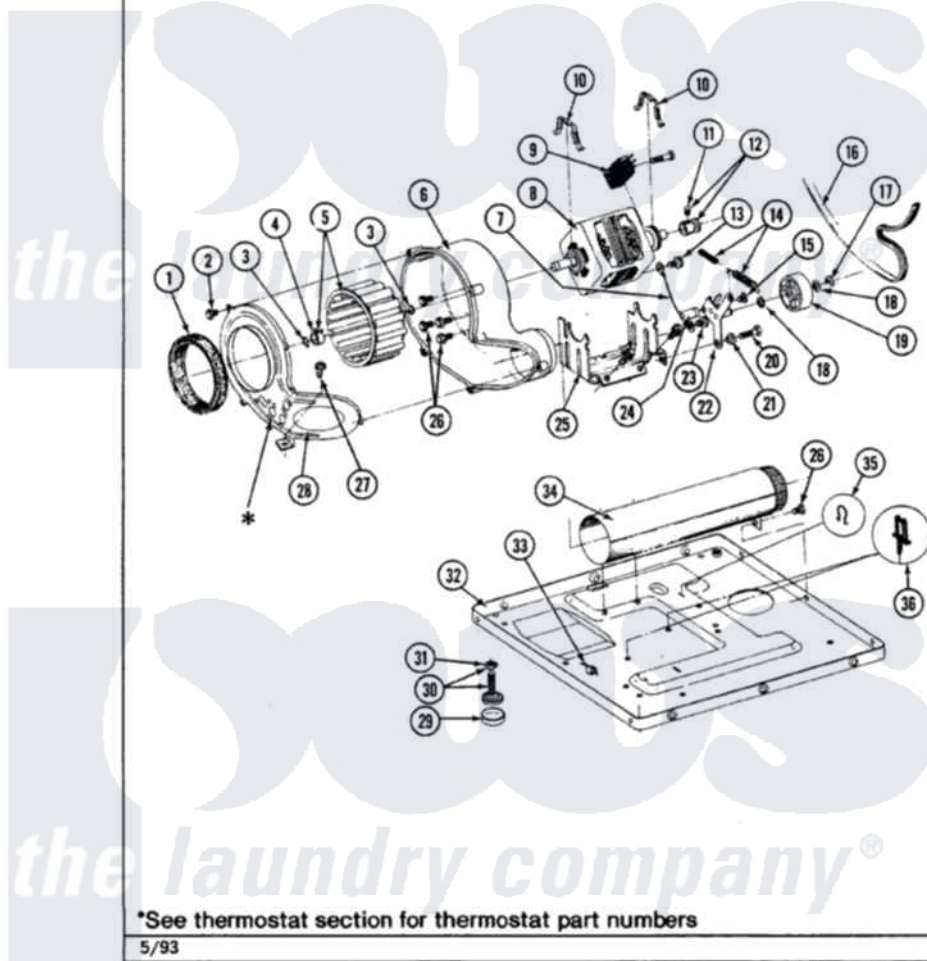

# Maytag LDE7800ACW 06 - MOTOR DRIVE

Section: MOTOR DRIVE

P/N 1600028

Models: ALL MODELS

Maytag [Residential Maytag LDE7800ACW Dryer Parts](#) Parts Diagram 06 - MOTOR DRIVE

[Click on the part number to view part](#)

Item	Original Part Number	Replaced By	Status	Part Description
1	<a href="#">Y312901</a>			Seal, Housing Cover
2	Y312961	<a href="#">W10116751</a>		Screw
3	410233	<a href="#">9703438</a>		Ring-Retrn
4	<a href="#">312967</a>			Clamp, Blower Housing
5	<a href="#">Y303836</a>			Blower Wheel Assembly And Clamp
6	<a href="#">Y312893</a>			Housing, Blower
7	<a href="#">901220</a>			Ground Wire
8	Y303358	<a href="#">W10410999</a>		Motor-Drive
9	306207		Not Available	(PROD. No.303358-8 & No.303358-9)
"	Y303877		Not Available	SWITCH, MOTOR EXTERNAL START No.303358-2, No.303358-4, 303358-7
"	<a href="#">Y303879</a>			Switch, Motor External Start
10	<a href="#">Y015825</a>			Clip, Motor To Motor Support
11	<a href="#">Y053241</a>			Set Screw, Motor Pulley
12	Y305185	<a href="#">6-3051850</a>		Pulley- MO