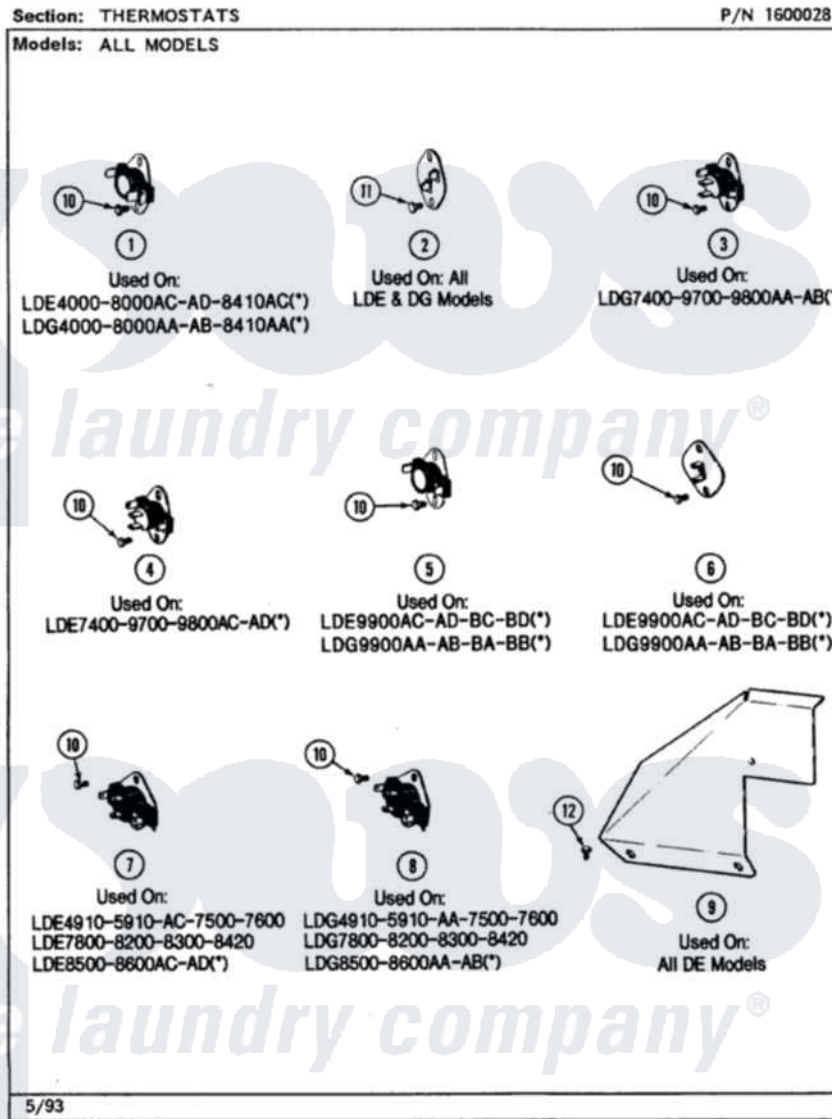

# Maytag LDE7800ACW 07 - THERMOSTATS

Maytag Residential Maytag LDE7800ACW Dryer Parts Parts Diagram 07 - THERMOSTATS  
Click on the part number to view part

Item	Original Part Number	Replaced By	Status	Part Description
1	<a href="#">Y304475</a>			Cycling Thermostat 140 Deg.
2	<a href="#">306604</a>			Cut-Off, Thermal Part Not Used
3	<a href="#">306910</a>			Thermostat, Multi Temp Note: Thermostat
4	<a href="#">306911</a>			Thermostat, Multi-Temp
5	<a href="#">307200</a>			Thermostat, Limit
6	<a href="#">307208</a>			Thermistor, Temp. Control
7	<a href="#">307249</a>			Thermostat, Multi-Temp
8	<a href="#">307250</a>			Thermostat, Multi-Temp
9	315122		Not Available	COVER, THERMOSTAT PART NOT USED (MDE ONLY)
10	211294	<a href="#">90767</a>		Screw, 8A X 3/8 HeX Washer Head Tapping
11	314848	<a href="#">W10116760</a>		Screw
12	Y310632	<a href="#">1163839</a>		Screw