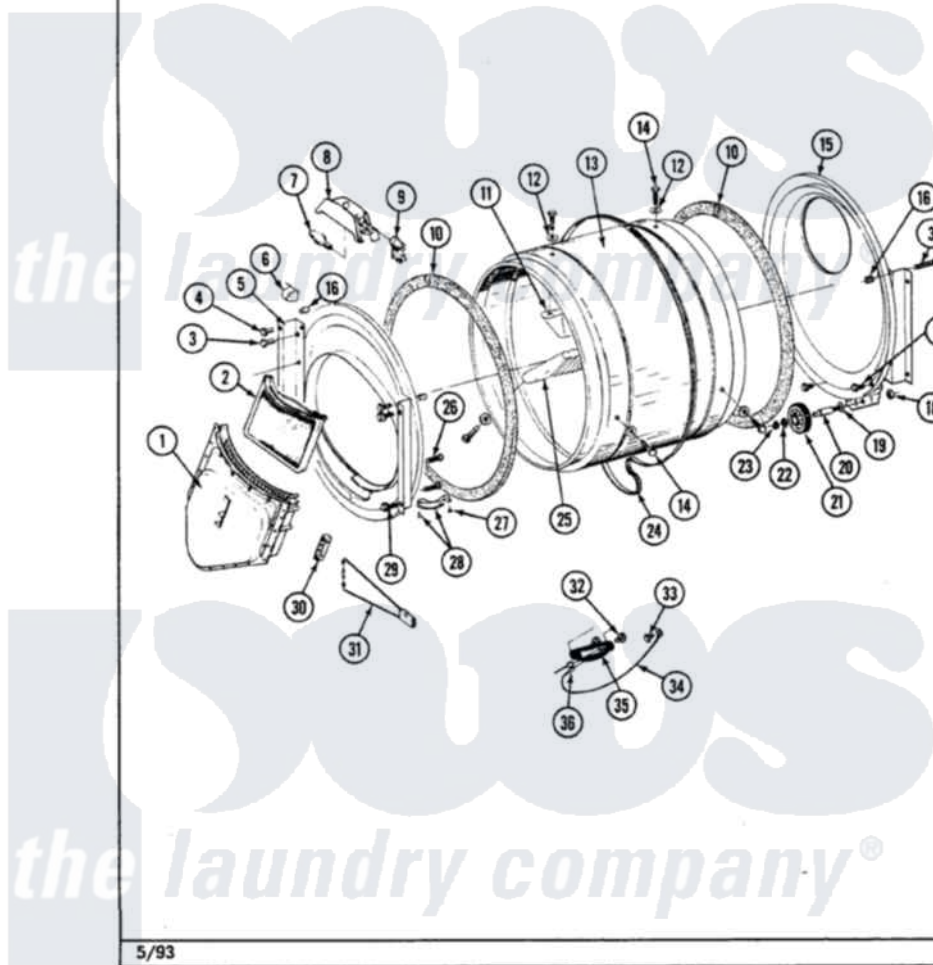

# Maytag LDE7800ACW 08 - TUMBLER

Section: TUMBLER

P/N 1600028

Models: ALL MODELS

5/93

Maytag [Residential Maytag LDE7800ACW Dryer Parts](#) Parts Diagram 08 - TUMBLER

[Click on the part number to view part](#)

Item	Original Part Number	Replaced By	Status	Part Description
1	Y307112	<a href="#">33001016</a>		Outlet Duct Assembly
2	Y307107	<a href="#">33002970</a>		Lint Filte
"	307213	<a href="#">33001167</a>		Filter, Lint
3	313764		Not Available	SCREW
4	<a href="#">Y313561</a>			Screw---NA
5	307109	<a href="#">33001179</a>		Front, Tumbler
6	<a href="#">Y310376</a>			Clip, Door Switch Harness
7	Y307100	<a href="#">67001316</a>		Bulb, Light
8	314955	<a href="#">33001496</a>		Lamp- Hold
9	307097	<a href="#">33001496</a>		Lamp- Hold
10	<a href="#">314820</a>			Seal, Tumbler
11	314803	<a href="#">33001012</a>		Baffle
12	<a href="#">314158</a>			Washer, Baffle To Tumbler
13	314802		Not Available	TUMBLER W/OUT BAFFLES
"	306663		Not Available	TUMBLER W/BAFFLES
14	<a href="#">Y310759</a>			Screw, Tumbler Baffles