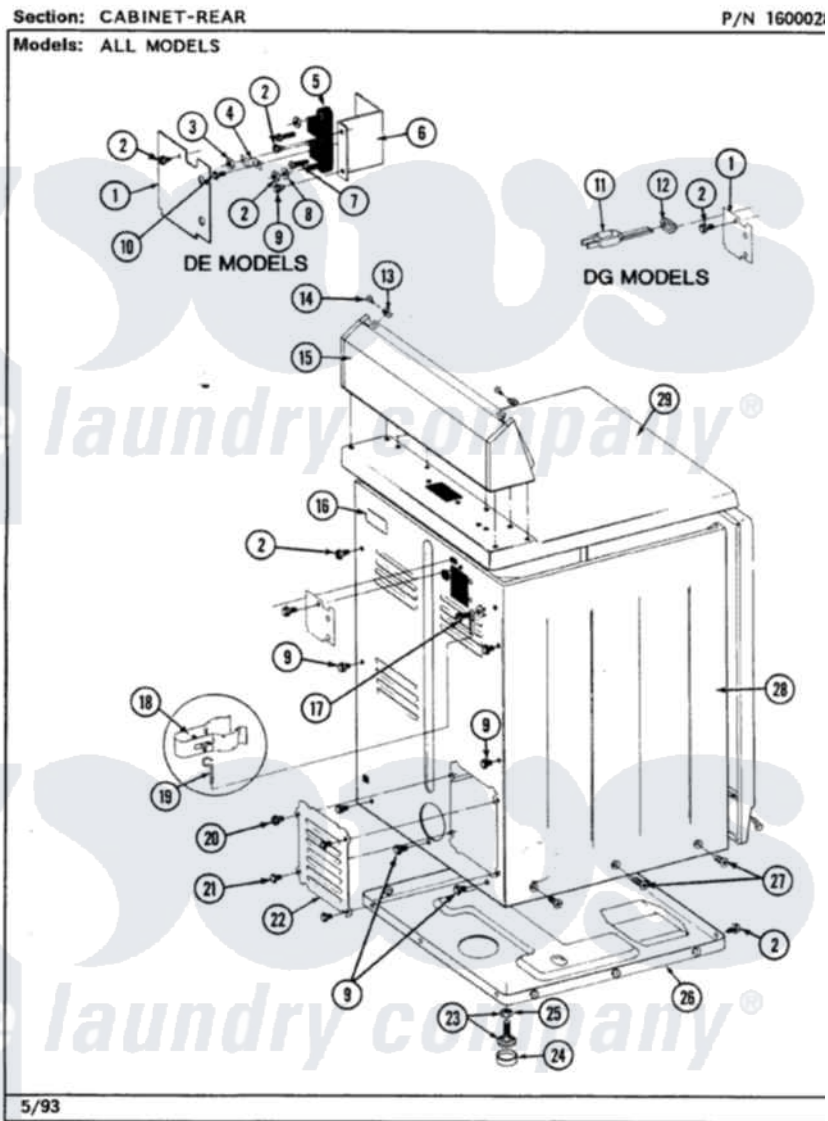

Maytag LDE7800ADL 02 - CABINET-REAR

Maytag Residential Maytag LDE7800ADL Dryer Parts Parts Diagram 02 - CABINET-REAR
Click on the part number to view part

Item	Original Part Number	Replaced By	Status	Part Description
1	Y312905		Not Available	COVER, TERMINAL
2	Y313561			Screw----NA
3	311484	112432		Nut
4	Y312184			Strap, Grounding
5	400008			Block, Terminal
6	Y312904			Bracket, Terminal Block
7	Y312209	W10001200		Screw
8	Y311270			Washer, Terminal Block
9	Y310632	1163839		Screw
10	Y311423	489483		Screw 10-32 X 1/2
11	305168	33002916		Power Cord, Canadian 240V
13	215075			Fastener, Control Panel To Console
14	210932			Screw, No.8 X 9/16 Ctsk Note: Screw, Inlet Duct
15	305193L			Console LABEL, ELECTRICAL INSTR.

16	214519		PART NOT USED-GAS MODELS ONLY
17	303846	22003781	Screw, Ground Strap
18	301548		Clamp, Ground Wire
19	311155		Ground Wire And Clamp
20	Y313559		Screw
21	211294	90767	Screw, 8A X 3/8 HeX Washer Head Tapping
22	Y312951	Not Available	ACCESS COVER, BACK
23	Y305086		Adjustable Leg And Nut
24	Y314137		Foot, Rubber
25	Y052740	62739	Nut, Lock
26	Y303361	Not Available	BASE ASSY. (UPPER & LOWER)
27	213077	Not Available	CAP FOR TIMER KNOB
28	307124L	Not Available	CABINET ASSY ALMOND
29	307104L		Top Cover Assembly