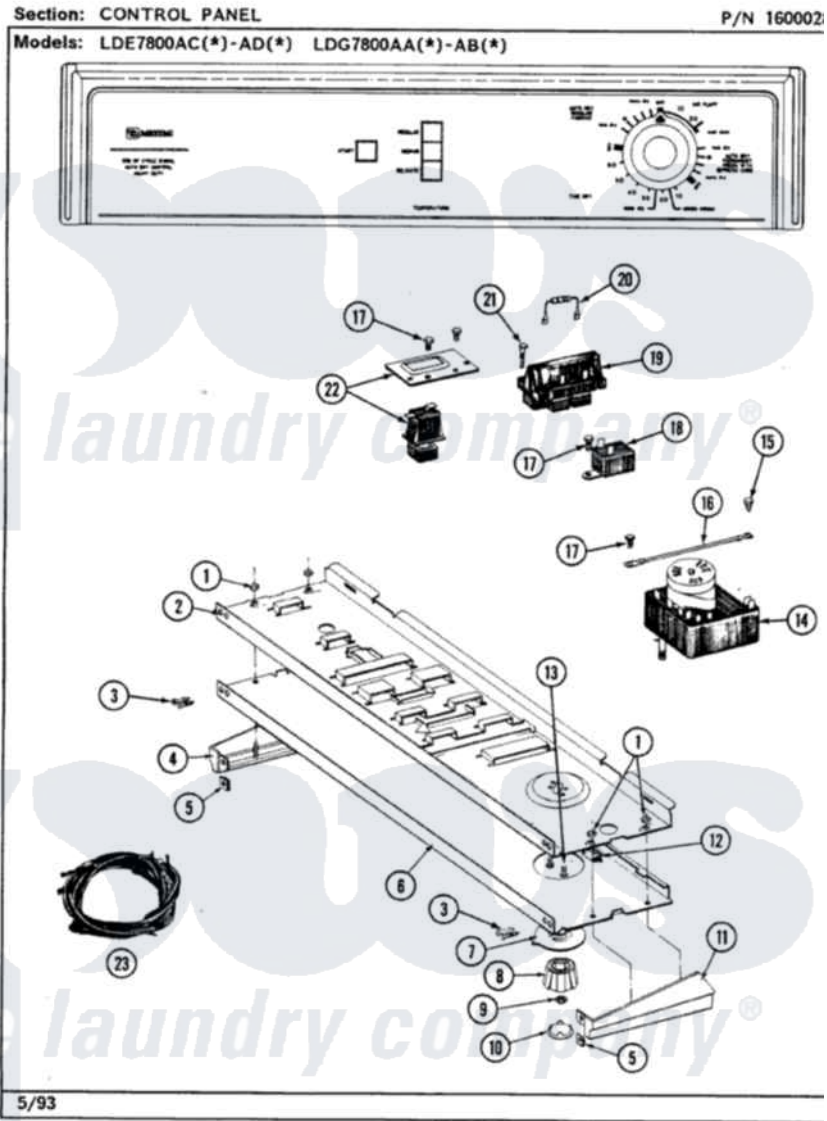

Maytag LDE7800ADL 03 - CONTROL PANEL

Maytag Residential Maytag LDE7800ADL Dryer Parts Parts Diagram 03 - CONTROL PANEL
 Click on the part number to view part

Item	Original Part Number	Replaced By	Status	Part Description
1	214872			Palnut, End Cap Note: Nut, Lamp Holder
2	314184			Back Up Plate
3	210932			Screw, No.8 X 9/16 Ctsk Note: Screw, Inlet Duct
4	207215		Not Available	END CAP LH
5	214894			Fastener, End Cap
6	307319		Not Available	CONTROL PANEL
7	315042			Dial Skirt
8	315041			Knob, Timer
9	312273			Nut, Control Knob
10	215821		Not Available	CAP, KNOB
11	207216		Not Available	END CAP RH
12	214897			Pad, Control Panel
13	315317	488234		Screw 8-32 X 1/4
14	Y308254			Timer
15	211204	00767		Screw, 8A X 3/8 HeX Washer

15	211294	30707		Head Tapping
16	204807			Ground Wire, Supp. Plte To Top Cover
17	211168	W10139210		Screw, 8-18 X 5/16
18	305205	694419		Mini-Buzzer
19	307304		Not Available	TEMP CONTROL SWITCH 3 BUTTON
20	306917			Resistor, Med Temp Gas
"	306916			Resistor, Med Temp Elec
21	213117	67006908		Screw, Ice Rack
22	307305			Switch Push To Start
23	308326		Not Available	WIRE HARNESS
"	308327		Not Available	WIRE HARNESS
"	315093		Not Available	MANUAL, USE & CARE
24	16000327		Not Available	GUIDE, QUICK REF. - MAYTAG
"	315079		Not Available	MANUAL, USE & CARE