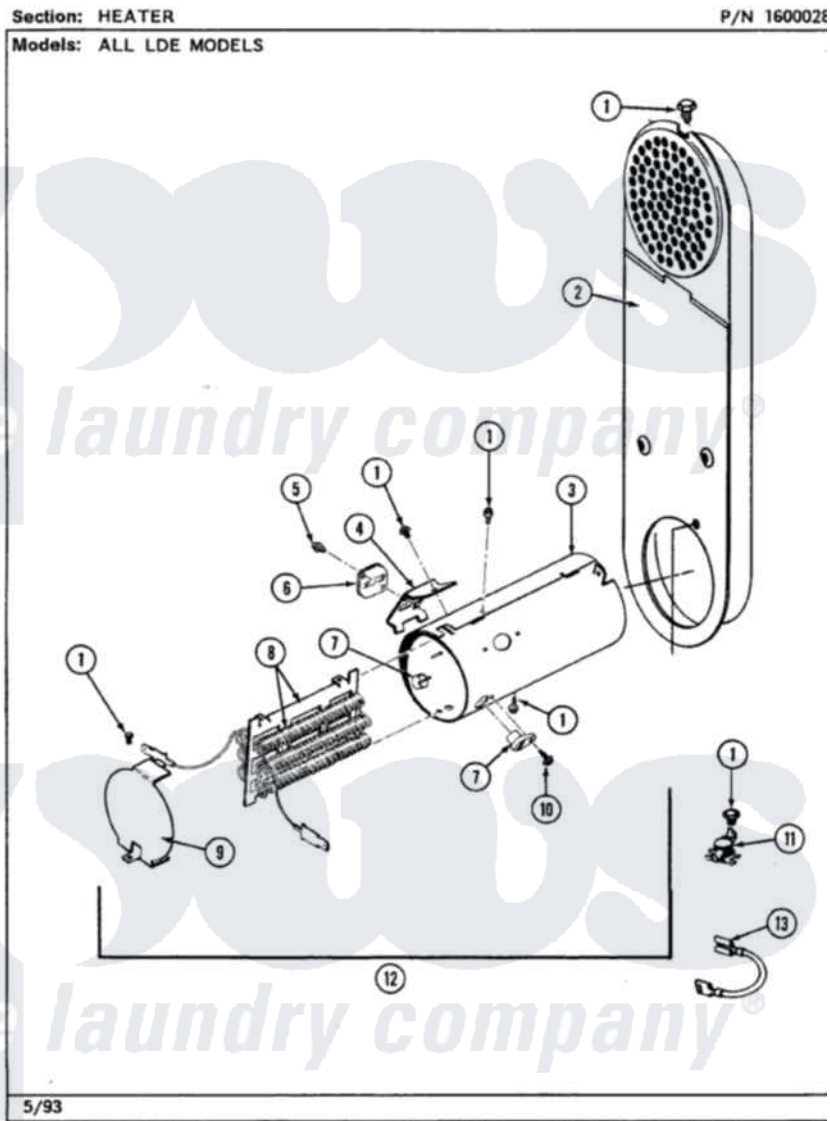

# Maytag LDE7800ADL 05 - HEATER

Maytag [Residential Maytag LDE7800ADL Dryer Parts](#) Parts Diagram 05 - HEATER  
Click on the part number to view part

Item	Original Part Number	Replaced By	Status	Part Description
1	211294	<a href="#">90767</a>		Screw, 8A X 3/8 HeX Washer Head Tapping
2	308503		Not Available	INLET DUCT ASSEMBLY
"	307120		Not Available	INLET DUCT ASSY.
3	<a href="#">314995</a>			Enclosure, Heater
4	<a href="#">315346</a>			Bracket, Thermal Fuse
5	314848	<a href="#">W10116760</a>		Screw
6	<a href="#">307473</a>			Fuse, Thermal
7	<a href="#">314998</a>			Insulator, Terminal
8	307184	<a href="#">Y308612</a>		Heater Sub-Assembly
9	<a href="#">314999</a>			Shield, Radiant
10	314554		Not Available	SCREW
11	<a href="#">308217</a>			Thermostat, Hi-Limit
"	<a href="#">303396</a>			Thermostat, Hi-Limit
12	<a href="#">307178</a>			Heater Assembly
13	<a href="#">Y307173</a>			Wire, Jumper