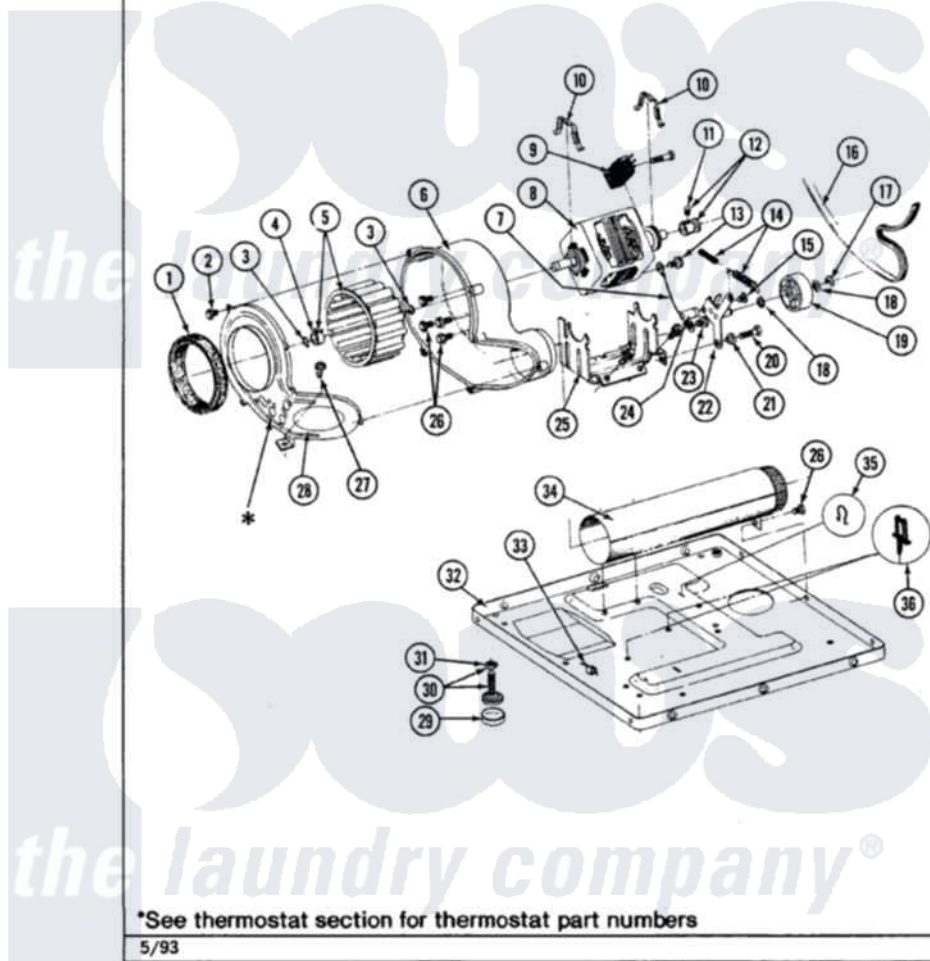

Maytag LDE7800ADL 06 - MOTOR DRIVE

Section: MOTOR DRIVE

P/N 1600028

Models: ALL MODELS

Maytag [Residential Maytag LDE7800ADL Dryer Parts](#) Parts Diagram 06 - MOTOR DRIVE

[Click on the part number to view part](#)

Item	Original Part Number	Replaced By	Status	Part Description
1	Y312901			Seal, Housing Cover
2	Y312961	W10116751		Screw
3	410233	9703438		Ring-Retrn
4	312967			Clamp, Blower Housing
5	Y303836			Blower Wheel Assembly And Clamp
6	Y312893			Housing, Blower
7	901220			Ground Wire
8	Y303358	W10410999		Motor-Drive
9	306207		Not Available	(PROD. No.303358-8 & No.303358-9)
"	Y303877		Not Available	SWITCH, MOTOR EXTERNAL START No.303358-2, No.303358-4, 303358-7
"	Y303879			Switch, Motor External Start
10	Y015825			Clip, Motor To Motor Support
11	Y053241			Set Screw, Motor Pulley
12	Y305185	6-3051850		Pulley- MO

13	910343	488234	Screw 8-32 X 1/4
14	Y303945		IDLER SPRING ASSY. W/PLUG
15	Y312961	W10116751	Screw
16	Y312959		Poly "V" Belt For Tumbler
17	312958	354987	Ring, Retaining
18	Y312527		Washer, Idler Shaft
19	Y303705	6-3037050	Pulley- ID
20	Y014874		Screw, Idler Arm And Sleeve
21	Y312894	315772	Sleeve, Idler Arm
22	Y303363	6-3033630	Idler Arm
23	211294	90767	Screw, 8A X 3/8 HeX Washer Head Tapping
24	Y313582	W10116756	Spacer
25	312897		Not Available
26	Y310632	1163839	SUPPORT, MOTOR
27	Y313561		Screw----NA
28	314846		Cover, Blower Housing
"	314778		Not Available
29	Y314137		COVER, BLOWER HOUSING
30	Y305086		Foot, Rubber
31	Y052740	62739	Adjustable Leg And Nut
32	Y303361		Not Available
33	Y310376		Nut, Lock
34	Y303442		BASE ASSY. (UPPER & LOWER)
35	410490		Clip, Door Switch Harness
36	Y313262	W10116752	EXHAUST DUCT ASSEMBLY
			Spring, Retainer Wire Harness
			Retainer-