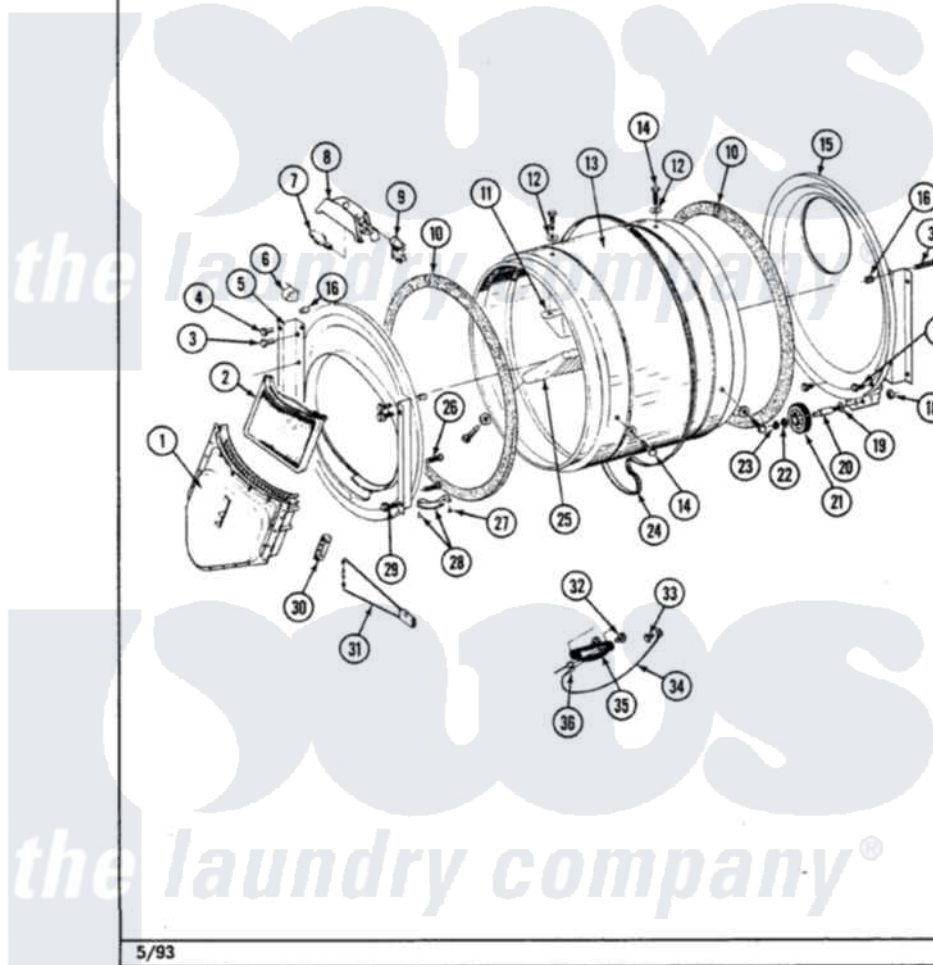

# Maytag LDE7800ADL 08 - TUMBLER

Section: TUMBLER

P/N 1600028

Models: ALL MODELS

5/93

Maytag [Residential Maytag LDE7800ADL Dryer Parts](#) Parts Diagram 08 - TUMBLER

[Click on the part number to view part](#)

Item	Original Part Number	Replaced By	Status	Part Description
1	Y307112	<a href="#">33001016</a>		Outlet Duct Assembly
2	Y307107	<a href="#">33002970</a>		Lint Filte
"	307213	<a href="#">33001167</a>		Filter, Lint
3	313764		Not Available	SCREW
4	<a href="#">Y313561</a>			Screw---NA
5	307109	<a href="#">33001179</a>		Front, Tumbler
6	<a href="#">Y310376</a>			Clip, Door Switch Harness
7	Y307100	<a href="#">67001316</a>		Bulb, Light
8	314955	<a href="#">33001496</a>		Lamp- Hold
9	307097	<a href="#">33001496</a>		Lamp- Hold
10	<a href="#">314820</a>			Seal, Tumbler
11	314803	<a href="#">33001012</a>		Baffle
12	<a href="#">314158</a>			Washer, Baffle To Tumbler
13	314802		Not Available	TUMBLER W/OUT BAFFLES
"	306663		Not Available	TUMBLER W/BAFFLES
14	<a href="#">Y310759</a>			Screw, Tumbler Baffles