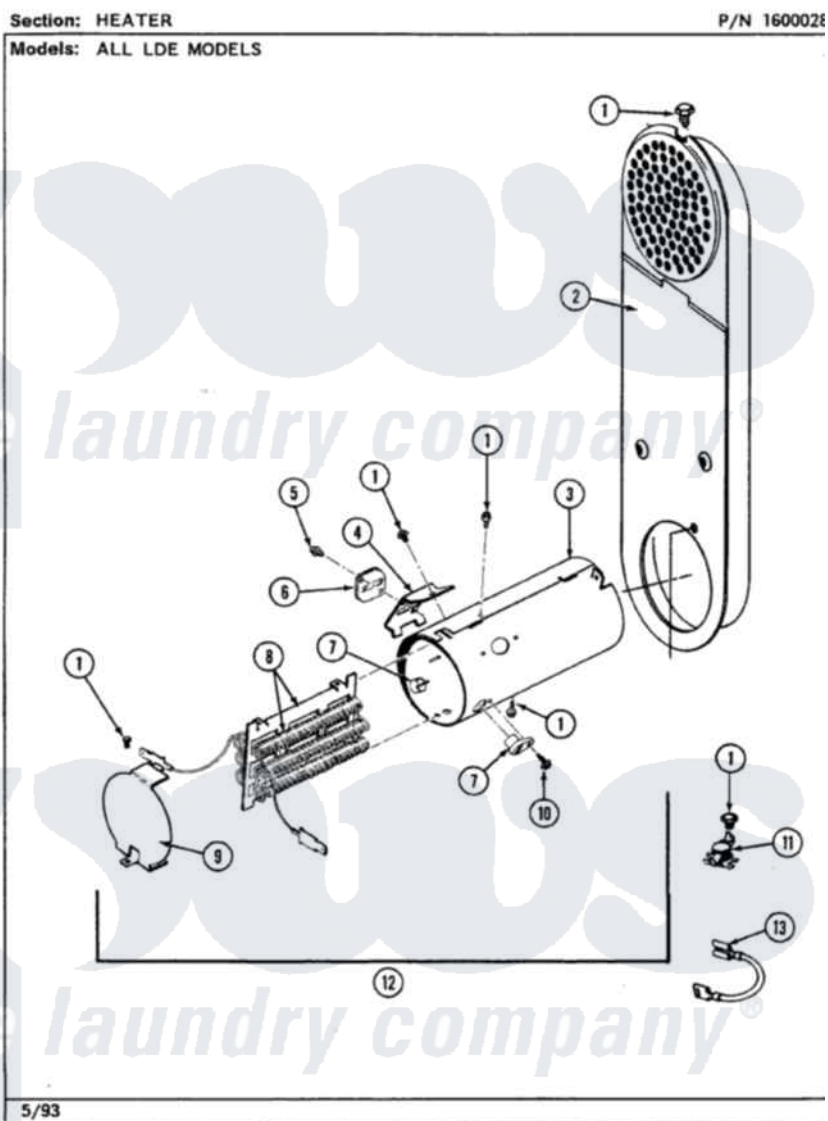

Maytag LDE7800ADW 05 - HEATER

Maytag [Residential Maytag LDE7800ADW Dryer Parts](#) Parts Diagram 05 - HEATER
Click on the part number to view part

Item	Original Part Number	Replaced By	Status	Part Description
1	211294	90767		Screw, 8A X 3/8 HeX Washer Head Tapping
2	308503		Not Available	INLET DUCT ASSEMBLY
"	307120		Not Available	INLET DUCT ASSY.
3	314995			Enclosure, Heater
4	315346			Bracket, Thermal Fuse
5	314848	W10116760		Screw
6	307473			Fuse, Thermal
7	314998			Insulator, Terminal
8	307184	Y308612		Heater Sub-Assembly
9	314999			Shield, Radiant
10	314554		Not Available	SCREW
11	308217			Thermostat, Hi-Limit
"	303396			Thermostat, Hi-Limit
12	307178			Heater Assembly
13	Y307173			Wire, Jumper