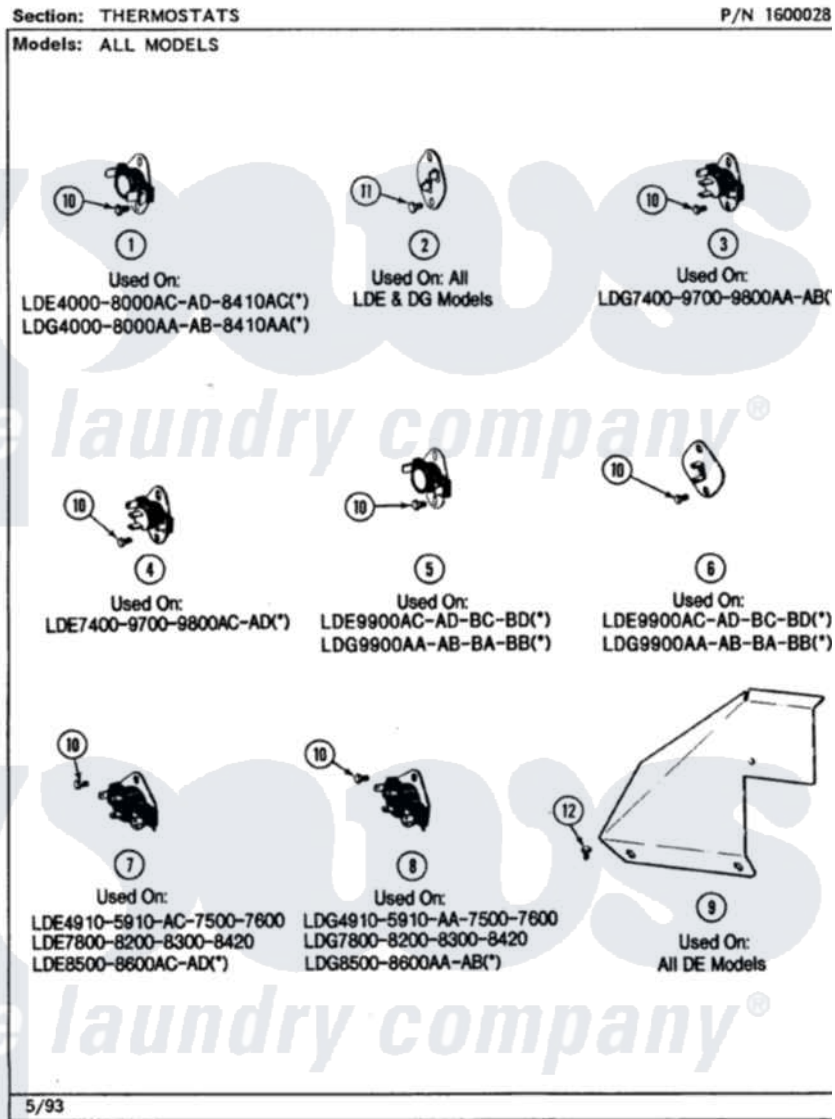

Maytag LDE7800ADW 07 - THERMOSTATS

Maytag Residential Maytag LDE7800ADW Dryer Parts Parts Diagram 07 - THERMOSTATS
Click on the part number to view part

Item	Original Part Number	Replaced By	Status	Part Description
1	Y304475			Cycling Thermostat 140 Deg.
2	306604			Cut-Off, Thermal Part Not Used
3	306910			Thermostat, Multi Temp Note: Thermostat
4	306911			Thermostat, Multi-Temp
5	307200			Thermostat, Limit
6	307208			Thermistor, Temp. Control
7	307249			Thermostat, Multi-Temp
8	307250			Thermostat, Multi-Temp
9	315122		Not Available	COVER, THERMOSTAT PART NOT USED (MDE ONLY)
10	211294	90767		Screw, 8A X 3/8 HeX Washer Head Tapping
11	314848	W10116760		Screw
12	Y310632	1163839		Screw