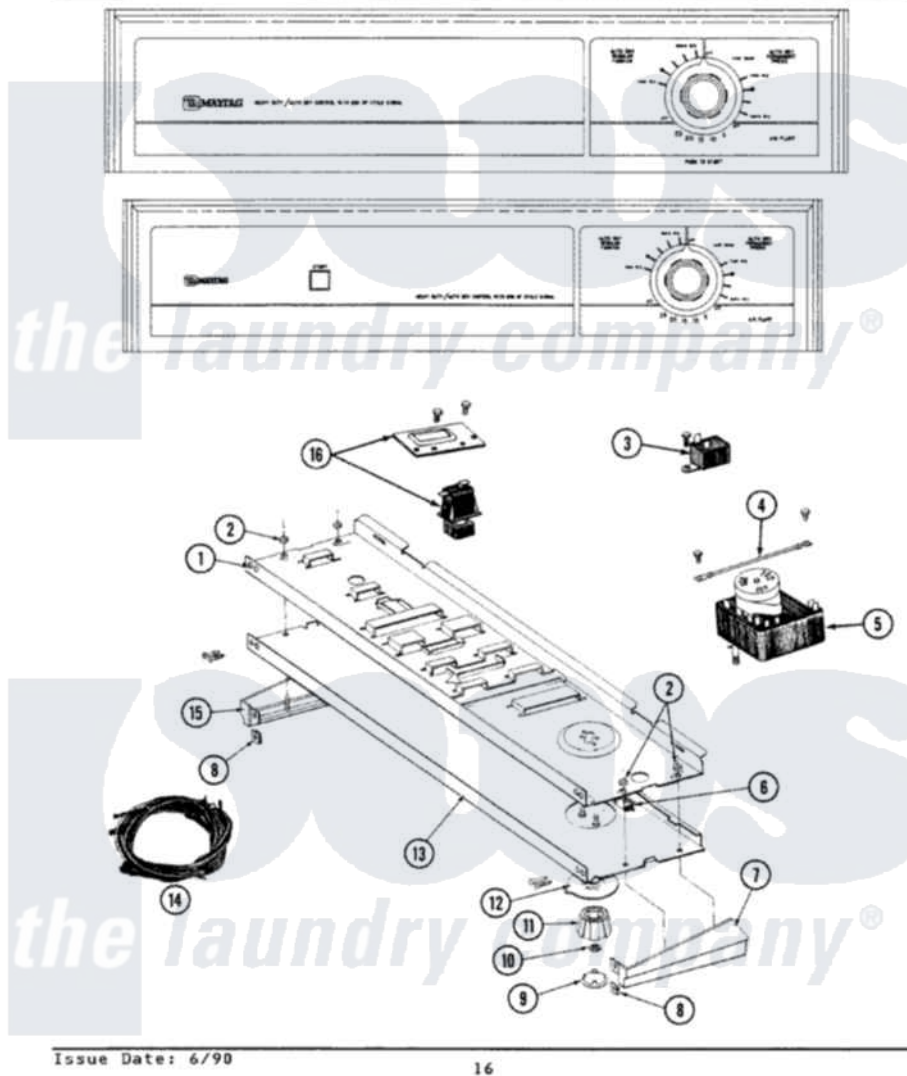

# Maytag LDE8000 01 - CONTROL PANEL

SECTION: CONTROL PANEL  
MODEL: DE-D68000

Issue Date: 6/90

16

Maytag [Residential Maytag LDE8000 Dryer Parts](#) Parts Diagram 01 - CONTROL PANEL  
Click on the part number to view part

Item	Original Part Number	Replaced By	Status	Part Description
1	<a href="#">314184</a>			Back Up Plate
2	<a href="#">214872</a>			Palnut, End Cap Note: Nut, Lamp Holder
3	211168	<a href="#">W10139210</a>		Screw, 8-18 X 5/16
"	305205	<a href="#">694419</a>		Mini-Buzzer
4	<a href="#">204807</a>			Ground Wire, Supp. Plte To Top Cover
"	211294	<a href="#">90767</a>		Screw, 8A X 3/8 HeX Washer Head Tapping
5	<a href="#">306483</a>			Timer
"	910708	<a href="#">488234</a>		Screw 8-32 X 1/4
"	308088		Not Available	TIMER
6	<a href="#">214897</a>			Pad, Control Panel
7	<a href="#">210932</a>			Screw, No.8 X 9/16 Ctsk Note: Screw, Inlet Duct
"	314727	<a href="#">207927</a>		End Cap, Control Panel
8	<a href="#">214894</a>			Fastener, End Cap
9	314723	<a href="#">W10133501</a>		Cap, Knob

10	<a href="#">312273</a>		Nut, Control Knob
11	<a href="#">314724</a>		Knob For Timer
12	314725	<a href="#">33001500</a>	Dial, Timer Indicator
13	307748	Not Available	CONTROL PANEL
"	308094	Not Available	CONTROL PANEL ASSY
14	307254	Not Available	WIRE HARNESS
"	307261	Not Available	WIRE HARNESS
"	308085	Not Available	WIRE HARNESS
"	Y308087	Not Available	WIRE HARNESS
15	314726	Not Available	END CAP - LEFT HAND
16	211168	<a href="#">W10139210</a>	Screw, 8-18 X 5/16
"	<a href="#">307305</a>		Switch Push To Start