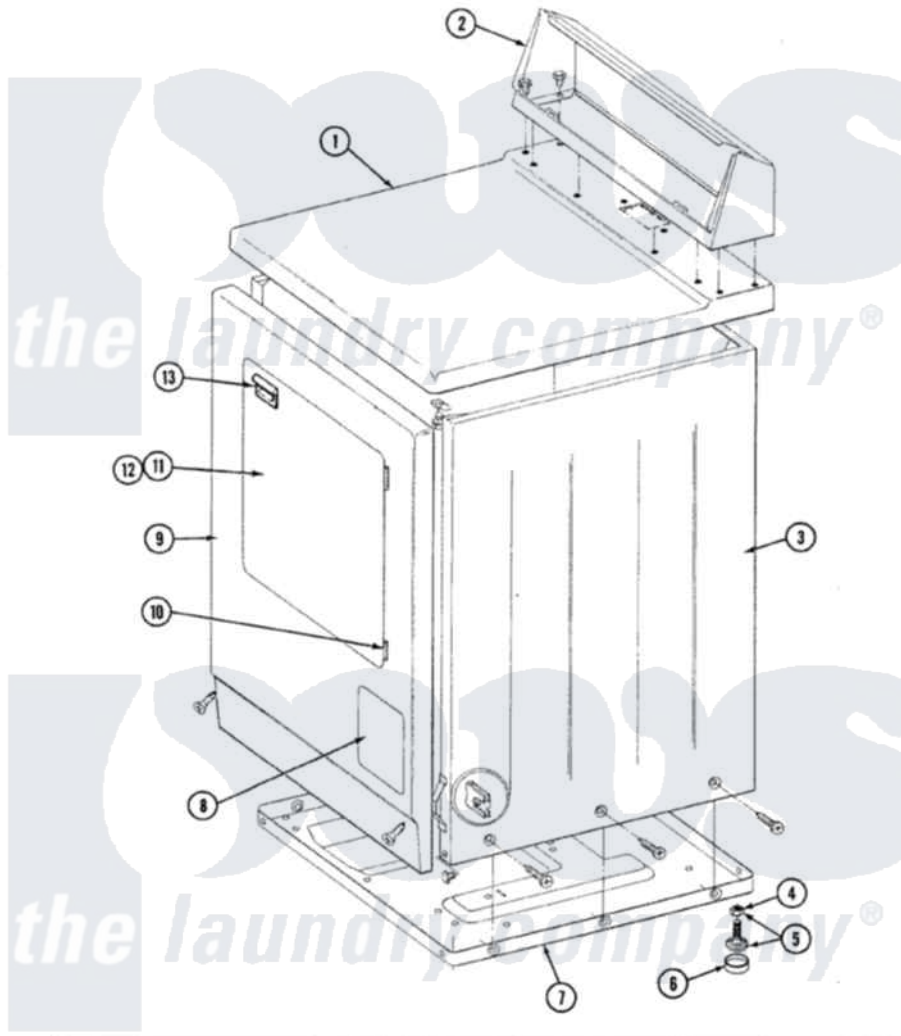

Maytag LDE8000 03 - FRONT VIEW

SECTION: FRONT VIEW
MODEL: DE-D6 MODELS

Issue Date: 6/90

56

Maytag [Residential Maytag LDE8000 Dryer Parts](#) Parts Diagram 03 - FRONT VIEW
Click on the part number to view part

Item	Original Part Number	Replaced By	Status	Part Description
1	307104L			Top Cover Assembly
"	204445			Screw And Fastener Assembly
2	Y313559			Screw
"	305193L			Console
3	307124L		Not Available	CABINET ASSY ALMOND
"	Y310632	1163839		Screw
4	Y052740	62739		Nut, Lock
5	Y305086			Adjustable Leg And Nut
6	Y314137			Foot, Rubber
7	Y303361		Not Available	BASE ASSY. (UPPER & LOWER)
9	308000L			Front Panel Assembly
10	307099	33001230		Hinge, Door
11	307111L	308061L		Door Assembly---NA
12	314966L		Not Available	DOOR PANEL ALMOND
13	314972			Handle Door ALM