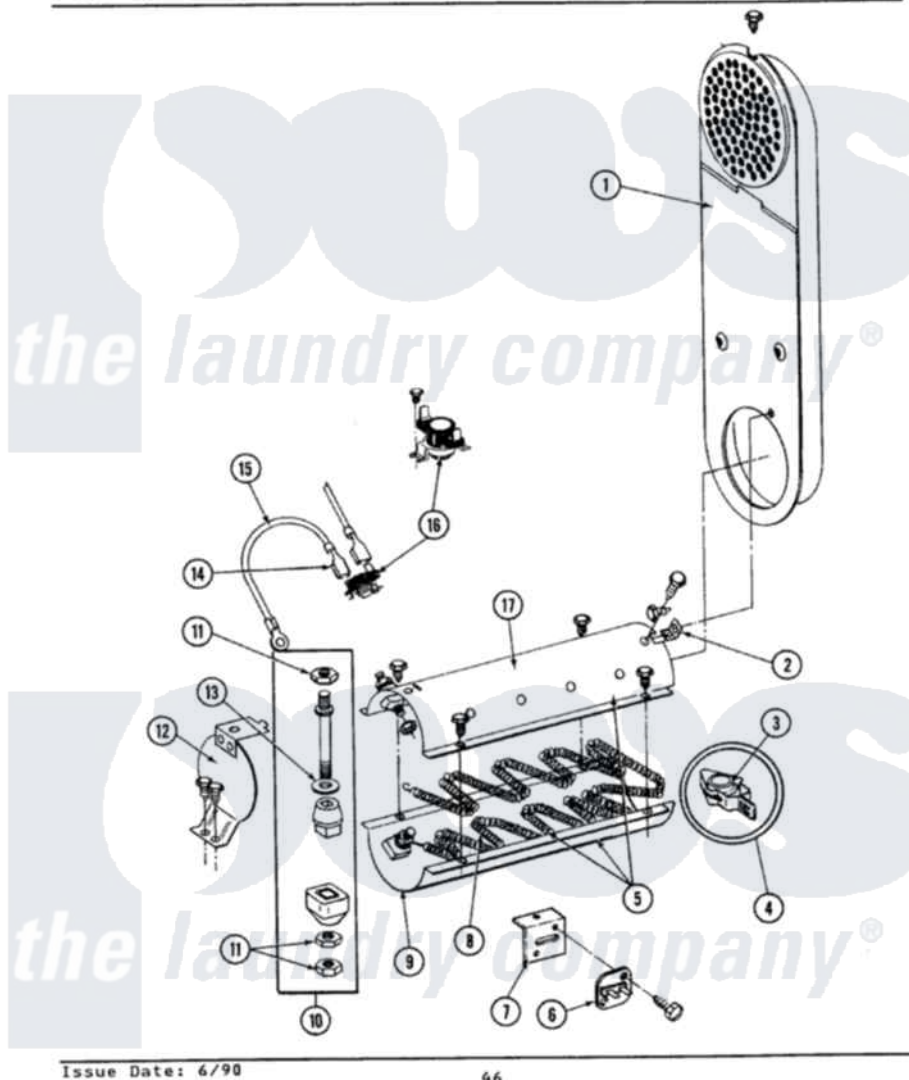

# Maytag LDE8000 04 - INLET DUCT & HEATER ASSEMBLY

SECTION: INLET DUCT & HEATER ASSEMBLY  
 MODEL: DE MODELS

Issue Date: 6/90

46

Maytag [Residential Maytag LDE8000 Dryer Parts](#) Parts Diagram 04 - INLET DUCT & HEATER ASSEMBLY  
 Click on the part number to view part

Item	Original Part Number	Replaced By	Status	Part Description
1	211294	<a href="#">90767</a>		Screw, 8A X 3/8 HeX Washer Head Tapping
"	307120		Not Available	INLET DUCT ASSY.
2	211294	<a href="#">90767</a>		Screw, 8A X 3/8 HeX Washer Head Tapping
"	<a href="#">Y312890</a>			Retainer, Heater Chamber
3	<a href="#">Y313270</a>			Insulator For Heater Elemen
4	<a href="#">Y303881</a>			Clip And Insulator Assembly
5	211294	<a href="#">90767</a>		Screw, 8A X 3/8 HeX Washer Head Tapping
"	<a href="#">Y303778</a>			Heater Assembly Complete
6	<a href="#">307473</a>			Fuse, Thermal
"	314848	<a href="#">W10116760</a>		Screw
7	315046			MOUNTING BRACKET
"	211294	<a href="#">90767</a>		Screw, 8A X 3/8 HeX Washer Head Tapping
8	<a href="#">Y313538</a>			Heater Element 240 Volt
9	<a href="#">Y313576</a>			Heater Chamber, Bottom

10	<a href="#">Y304596</a>		Terminal Insulator Assembly
11	311484	<a href="#">112432</a>	Nut
12	211294	<a href="#">90767</a>	Screw, 8A X 3/8 HeX Washer Head Tapping
"	304124		Not Available HEATER SHIELD
13	<a href="#">311093</a>		Washer, Terminal Connection
14	<a href="#">210745</a>		Wire Terminal
15	<a href="#">Y304693</a>		Jumper Wire
16	<a href="#">303396</a>		Thermostat, Hi-Limit
"	211294	<a href="#">90767</a>	Screw, 8A X 3/8 HeX Washer Head Tapping
"	<a href="#">303896</a>		Hi-Limit Thermostat-Canada
17	211294	<a href="#">90767</a>	Screw, 8A X 3/8 HeX Washer Head Tapping
"	Y313575		Not Available HEATER CHAMBER, TOP