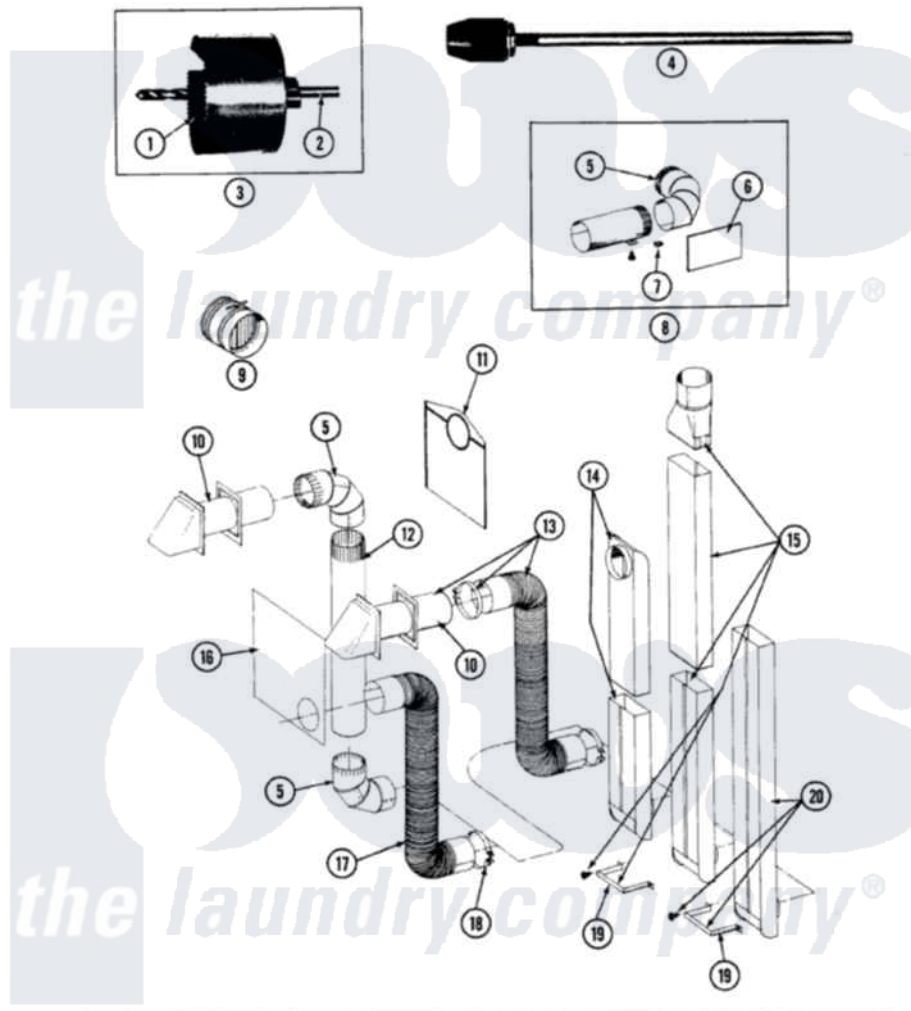

# Maytag LDE8000 06 - INSTALLATION ACCESSORIES

SECTION: INSTALLATION ACCESSORIES  
 MODEL: ALL MODELS

Issue Date: 6/90

54

Maytag Residential Maytag LDE8000 Dryer Parts Parts Diagram 06 - INSTALLATION ACCESSORIES  
 Click on the part number to view part

Item	Original Part Number	Replaced By	Status	Part Description
1	038179		Not Available	BLADE, SAW
2	038180		Not Available	REPLACEMENT DRILL
3	038766		Not Available	HOLE SAW W/DRILL BIT
4	<a href="#">038767</a>			Extension Chuck, Drill
5	<a href="#">Y059131</a>			Elbow, Venting
6	<a href="#">312302</a>			Insulation, Exhaust Duct Kit
7	<a href="#">213323</a>			Fastener, Exhaust Duct Kit
8	<a href="#">Y304652</a>			Exhaust Duct Kit
"	211294	<a href="#">90767</a>		Screw, 8A X 3/8 HeX Washer Head Tapping
9	059146		Not Available	DAMPER, BACK DRAFT
10	Y059129	<a href="#">4396007RW</a>		Vent Hood
11	311353		Not Available	BAG, LINT (DACRON)
12	<a href="#">Y059130</a>			Pipe, Venting
13	<a href="#">Y059143</a>			Flexible Vent Kit
14	<a href="#">Y059135</a>			Vent Duct Assembly
15	059144		Not Available	RECTANGULAR VENT KIT

16	Y059134		PLATE, ALUM. WINDOW (15``X20``)
17	Y304353	<a href="#">4396010RP</a>	6ft Scvent
18	<a href="#">Y304630</a>		Clamp, Flexible Duct
19	<a href="#">313272</a>		Bracket, Exhaust Deflector
"	211294	<a href="#">90767</a>	Screw, 8A X 3/8 HeX Washer Head Tapping
20	303736	Not Available	EXHAUST DEFLECTOR KIT