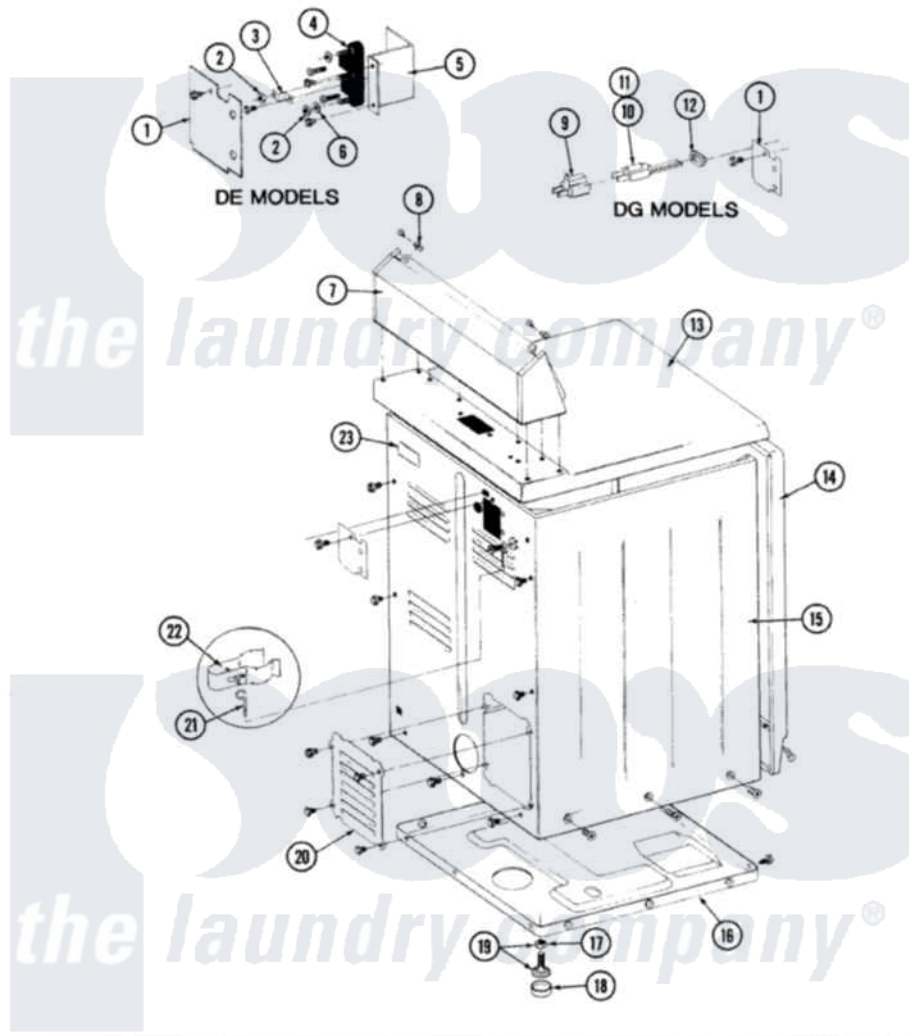

Maytag LDE8000 09 - REAR VIEW

SECTION: REAR VIEW
MODEL: DE-DG MODELS

Issue Date: 6/90

38

Maytag Residential Maytag LDE8000 Dryer Parts Parts Diagram 09 - REAR VIEW
Click on the part number to view part

Item	Original Part Number	Replaced By	Status	Part Description
1	Y312905		Not Available	COVER, TERMINAL
"	Y313561			Screw---NA
2	311484	112432		Nut
3	Y311423	489483		Screw 10-32 X 1/2
"	Y312184			Strap, Grounding
4	Y312209	W10001200		Screw
"	400008			Block, Terminal
5	Y312904			Bracket, Terminal Block
"	Y313561			Screw---NA
"	Y310632	1163839		Screw
6	Y311270			Washer, Terminal Block
7	305193L			Console
8	215075			Fastener, Control Panel To Console
11	305168	33002916		Power Cord, Canadian 240V
13	307104L			Top Cover Assembly
14	308000L			Front Panel Assembly

15	Y310632	1163839	Screw
"	Y313561		Screw---NA
"	307124L	Not Available	CABINET ASSY ALMOND
16	Y303361	Not Available	BASE ASSY. (UPPER & LOWER)
17	Y052740	62739	Nut, Lock
18	Y314137		Foot, Rubber
19	Y305086		Adjustable Leg And Nut
20	Y312951	Not Available	ACCESS COVER, BACK
"	211294	90767	Screw, 8A X 3/8 HeX Washer Head Tapping
"	Y313559		Screw