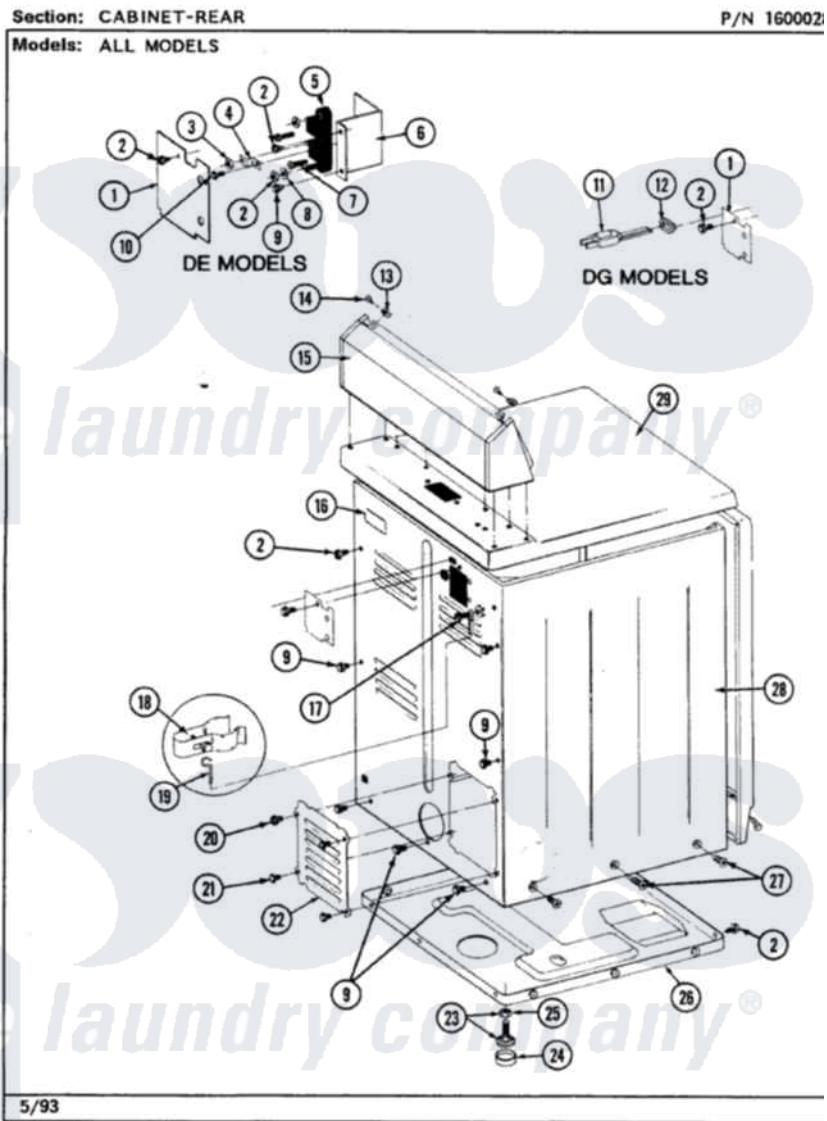

# Maytag LDE8000ACL 02 - CABINET-REAR

Maytag Residential Maytag LDE8000ACL Dryer Parts Parts Diagram 02 - CABINET-REAR  
Click on the part number to view part

Item	Original Part Number	Replaced By	Status	Part Description
1	Y312905		Not Available	COVER, TERMINAL
2	<a href="#">Y313561</a>			Screw----NA
3	311484	<a href="#">112432</a>		Nut
4	<a href="#">Y312184</a>			Strap, Grounding
5	<a href="#">400008</a>			Block, Terminal
6	<a href="#">Y312904</a>			Bracket, Terminal Block
7	Y312209	<a href="#">W10001200</a>		Screw
8	<a href="#">Y311270</a>			Washer, Terminal Block
9	Y310632	<a href="#">1163839</a>		Screw
10	Y311423	<a href="#">489483</a>		Screw 10-32 X 1/2
13	<a href="#">215075</a>			Fastener, Control Panel To Console
14	<a href="#">210932</a>			Screw, No.8 X 9/16 Ctsk Note: Screw, Inlet Duct
15	<a href="#">305193L</a>			Console
16	214519			LABEL, ELECTRICAL INSTR. PART NOT USED-GAS MODELS ONLY

17	303846	<a href="#">22003781</a>	Screw, Ground Strap
18	<a href="#">301548</a>		Clamp, Ground Wire
19	<a href="#">311155</a>		Ground Wire And Clamp
20	<a href="#">Y313559</a>		Screw
21	211294	<a href="#">90767</a>	Screw, 8A X 3/8 HeX Washer Head Tapping
22	Y312951	Not Available	ACCESS COVER, BACK
23	<a href="#">Y305086</a>		Adjustable Leg And Nut
24	<a href="#">Y314137</a>		Foot, Rubber
25	Y052740	<a href="#">62739</a>	Nut, Lock
26	Y303361	Not Available	BASE ASSY. (UPPER & LOWER)
27	213077	Not Available	CAP FOR TIMER KNOB
28	307124L	Not Available	CABINET ASSY ALMOND
29	<a href="#">307104L</a>		Top Cover Assembly