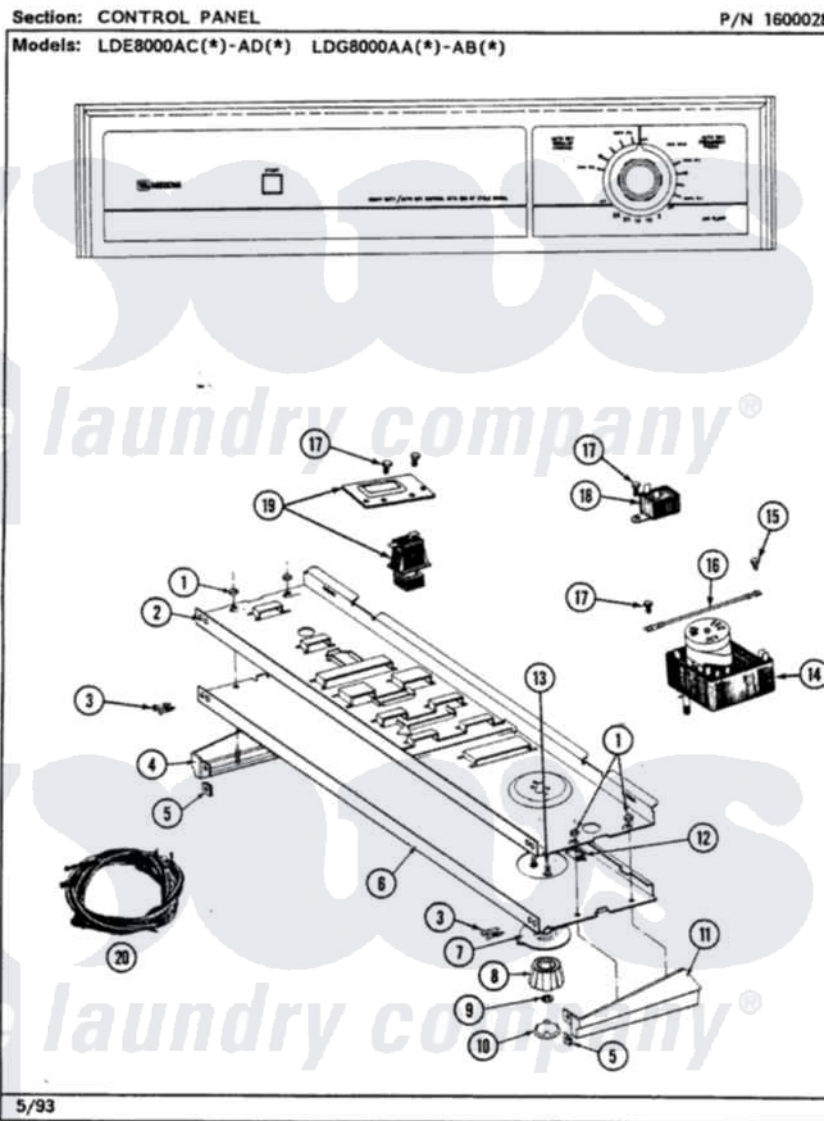

# Maytag LDE8000ACL 03 - CONTROL PANEL

Maytag Residential Maytag LDE8000ACL Dryer Parts Parts Diagram 03 - CONTROL PANEL  
 Click on the part number to view part

Item	Original Part Number	Replaced By	Status	Part Description
1	<a href="#">214872</a>			Palnut, End Cap Note: Nut, Lamp Holder
2	<a href="#">314184</a>			Back Up Plate
3	<a href="#">210932</a>			Screw, No.8 X 9/16 Ctsk Note: Screw, Inlet Duct
4	207928		Not Available	END CAP, CTRL. PNL. (LT-BLK)
5	<a href="#">214894</a>			Fastener, End Cap
6	308264		Not Available	FACIA
7	314725	<a href="#">33001500</a>		Dial, Timer Indicator
8	<a href="#">314724</a>			Knob For Timer
9	<a href="#">312273</a>			Nut, Control Knob
10	314723	<a href="#">W10133501</a>		Cap, Knob
11	<a href="#">207927</a>			End Cap, Control Panel
12	<a href="#">214897</a>			Pad, Control Panel
13	315317	<a href="#">488234</a>		Screw 8-32 X 1/4
14	Y308221		Not Available	TIMER

15	211294	<a href="#">90767</a>	Screw, 8A X 3/8 HeX Washer Head Tapping
16	<a href="#">204807</a>		Ground Wire, Supp. Plte To Top Cover
17	211168	<a href="#">W10139210</a>	Screw, 8-18 X 5/16
18	305205	<a href="#">694419</a>	Mini-Buzzer
19	<a href="#">307305</a>		Switch Push To Start
20	308318	Not Available	WIRE HARNESS
"	308319	Not Available	WIRE HARNESS
21	16000327	Not Available	GUIDE, QUICK REF. - MAYTAG
"	315280	Not Available	MANUAL, USE & CARE
"	315282	Not Available	MANUAL, USE & CARE