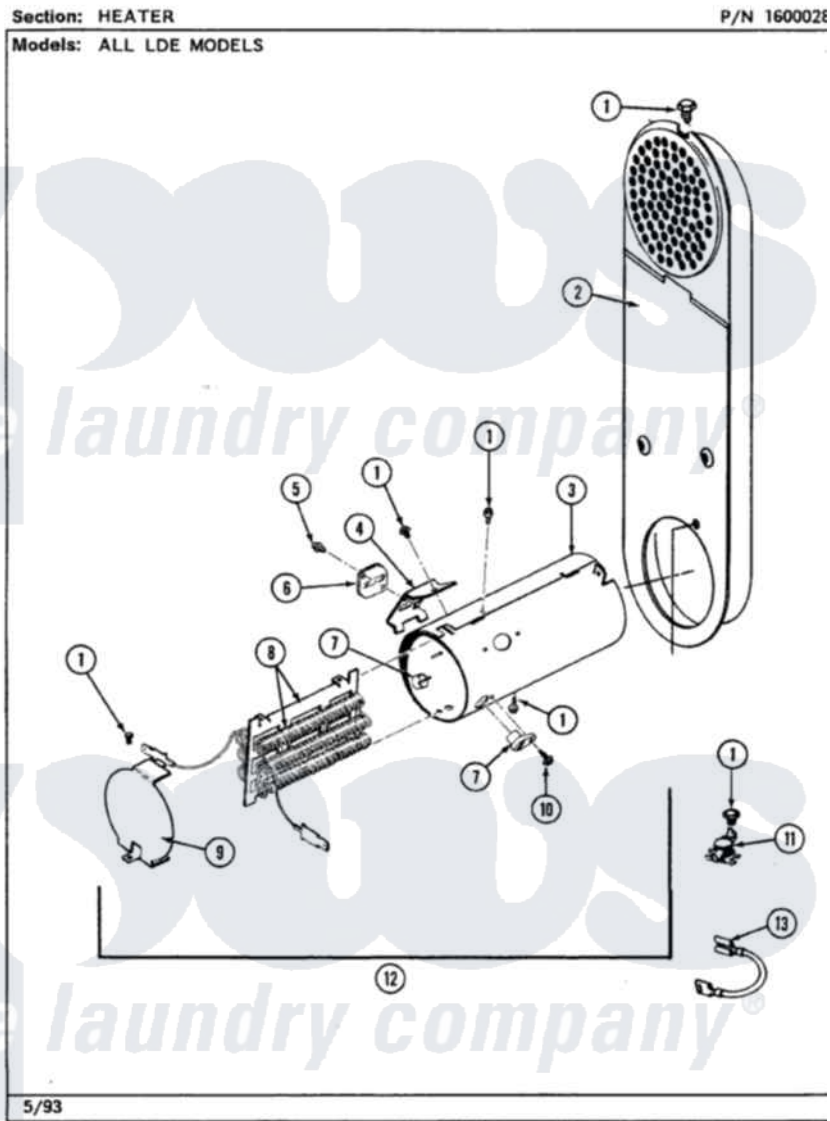

# Maytag LDE8000ACL 05 - HEATER

Maytag [Residential Maytag LDE8000ACL Dryer Parts](#) Parts Diagram 05 - HEATER  
Click on the part number to view part

Item	Original Part Number	Replaced By	Status	Part Description
1	211294	<a href="#">90767</a>		Screw, 8A X 3/8 HeX Washer Head Tapping
2	308503		Not Available	INLET DUCT ASSEMBLY
"	307120		Not Available	INLET DUCT ASSY.
3	<a href="#">314995</a>			Enclosure, Heater
4	<a href="#">315346</a>			Bracket, Thermal Fuse
5	314848	<a href="#">W10116760</a>		Screw
6	<a href="#">307473</a>			Fuse, Thermal
7	<a href="#">314998</a>			Insulator, Terminal
8	307184	<a href="#">Y308612</a>		Heater Sub-Assembly
9	<a href="#">314999</a>			Shield, Radiant
10	314554		Not Available	SCREW
11	<a href="#">308217</a>			Thermostat, Hi-Limit
"	<a href="#">303396</a>			Thermostat, Hi-Limit
12	<a href="#">307178</a>			Heater Assembly
13	<a href="#">Y307173</a>			Wire, Jumper