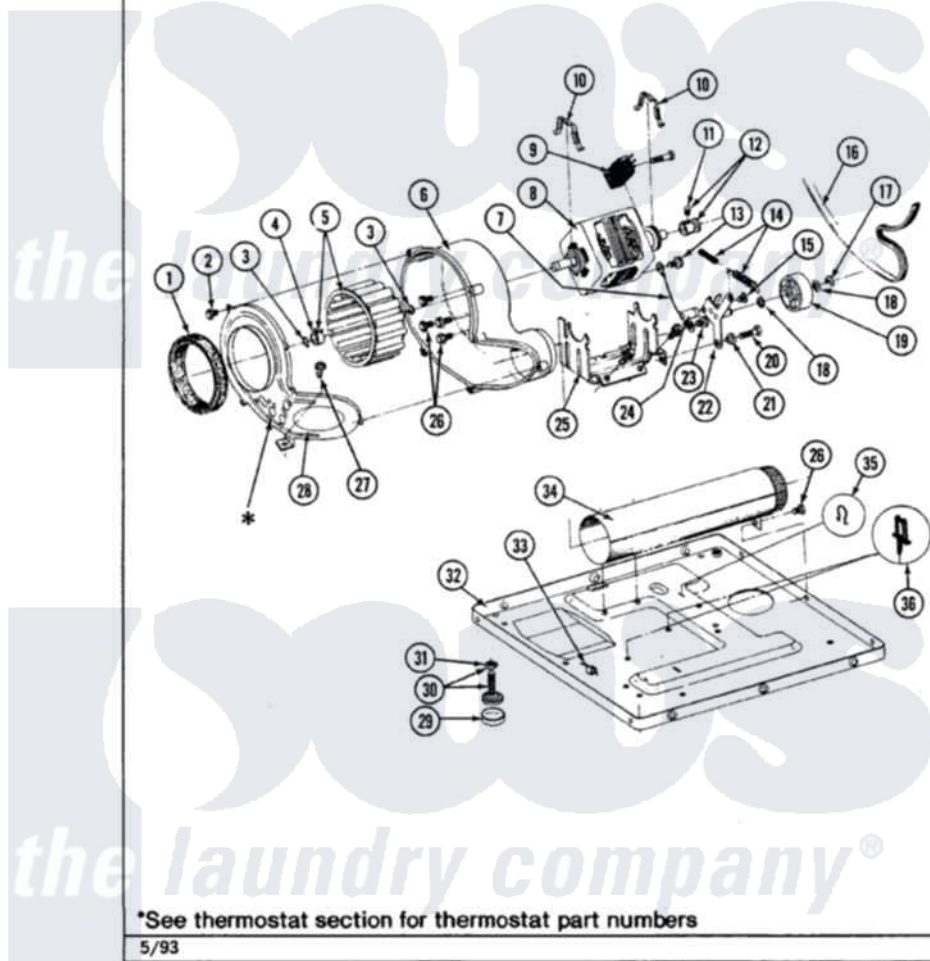

Maytag LDE8000ACL 06 - MOTOR DRIVE

Section: MOTOR DRIVE

P/N 1600028

Models: ALL MODELS

Maytag [Residential Maytag LDE8000ACL Dryer Parts](#) Parts Diagram 06 - MOTOR DRIVE

[Click on the part number to view part](#)

Item	Original Part Number	Replaced By	Status	Part Description
1	Y312901			Seal, Housing Cover
2	Y312961	W10116751		Screw
3	410233	9703438		Ring-Retrn
4	312967			Clamp, Blower Housing
5	Y303836			Blower Wheel Assembly And Clamp
6	Y312893			Housing, Blower
7	901220			Ground Wire
8	Y303358	W10410999		Motor-Drve
9	306207		Not Available	(PROD. No.303358-8 & No.303358-9)
"	Y303877		Not Available	SWITCH, MOTOR EXTERNAL START No.303358-2, No.303358-4, 303358-7
"	Y303879			Switch, Motor External Start
10	Y015825			Clip, Motor To Motor Support
11	Y053241			Set Screw, Motor Pulley
12	Y305185	6-3051850		Pulley- MO

13	910343	488234	Screw 8-32 X 1/4
14	Y303945		IDLER SPRING ASSY. W/PLUG
15	Y312961	W10116751	Screw
16	Y312959		Poly "V" Belt For Tumbler
17	312958	354987	Ring, Retaining
18	Y312527		Washer, Idler Shaft
19	Y303705	6-3037050	Pulley- ID
20	Y014874		Screw, Idler Arm And Sleeve
21	Y312894	315772	Sleeve, Idler Arm
22	Y303363	6-3033630	Idler Arm
23	211294	90767	Screw, 8A X 3/8 HeX Washer Head Tapping
24	Y313582	W10116756	Spacer
25	312897		Not Available SUPPORT, MOTOR
26	Y310632	1163839	Screw
27	Y313561		Screw----NA
28	314846		Cover, Blower Housing
"	314778		Not Available COVER, BLOWER HOUSING
29	Y314137		Foot, Rubber
30	Y305086		Adjustable Leg And Nut
31	Y052740	62739	Nut, Lock
32	Y303361		Not Available BASE ASSY. (UPPER & LOWER)
33	Y310376		Clip, Door Switch Harness
34	Y303442		EXHAUST DUCT ASSEMBLY
35	410490		Spring, Retainer Wire Harness
36	Y313262	W10116752	Retainer-