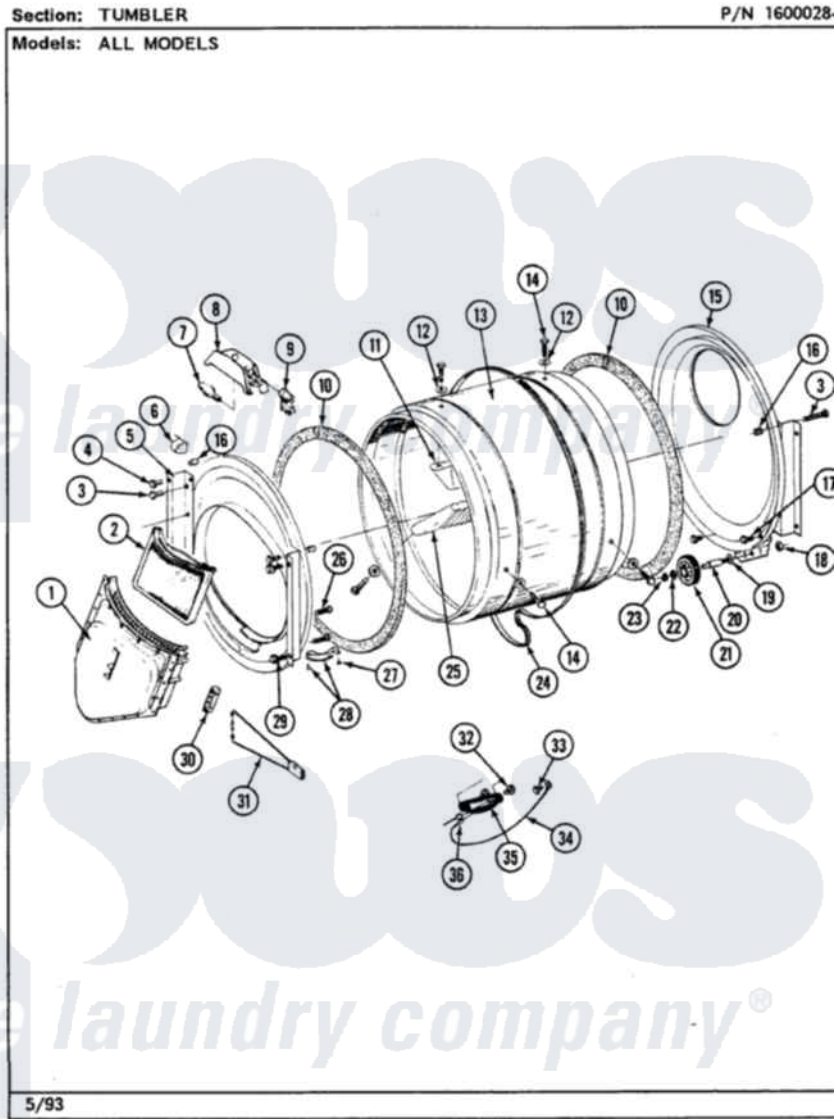

# Maytag LDE8000ACL 08 - TUMBLER

Maytag [Residential Maytag LDE8000ACL Dryer Parts](#) Parts Diagram 08 - TUMBLER  
Click on the part number to view part

Item	Original Part Number	Replaced By	Status	Part Description
1	Y307112	<a href="#">33001016</a>		Outlet Duct Assembly
2	Y307107	<a href="#">33002970</a>		Lint Filte
3	313764		Not Available	SCREW
4	<a href="#">Y313561</a>			Screw----NA
5	307109	<a href="#">33001179</a>		Front, Tumbler
"	<a href="#">307117</a>			Tumbler Front W/Seal
"	307311	<a href="#">33001179</a>		Front, Tumbler
6	<a href="#">Y310376</a>			Clip, Door Switch Harness
7	Y307100	<a href="#">67001316</a>		Bulb, Light
8	314955	<a href="#">33001496</a>		Lamp- Hold
9	307097	<a href="#">33001496</a>		Lamp- Hold
10	<a href="#">314820</a>			Seal, Tumbler
11	314803	<a href="#">33001012</a>		Baffle
12	<a href="#">314158</a>			Washer, Baffle To Tumbler
13	306663		Not Available	TUMBLER W/BAFFLES
"	314802		Not Available	TUMBLER W/OUT BAFFLES